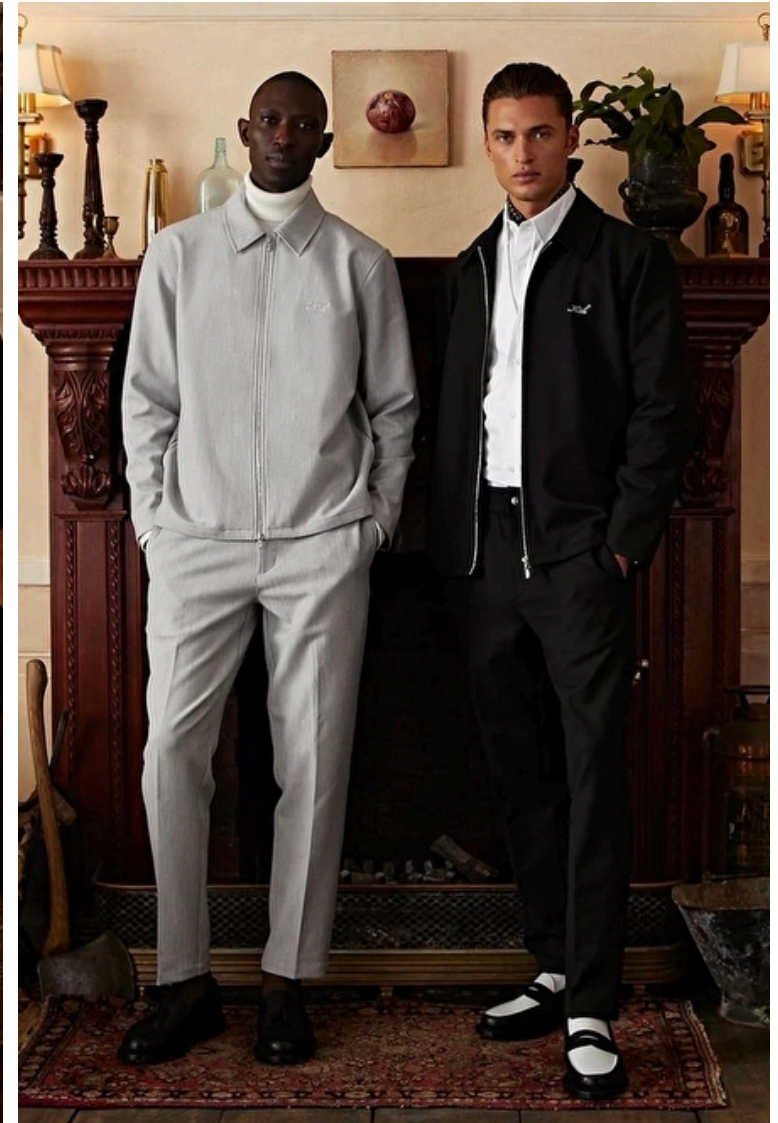

Select

MODEL MANAGEMENT

2nd floor, 77 ST. Martins Lane (entrance on Cranbourn Street) , London, WC2N 4AA, England, United Kingdom
Phone: +44 (0) 20 7299 1322 **Fax:** +44 (0) 20 7299 1386 **Email:** info@selectmodel.com **Website:** https://www.selectmodel.com/

HARVEY NEWTON- HAYDON

Height 186cm / 6' 1.0"

Chest 104cm / 41"

Hips 95cm / 37.5"

Waist 78cm / 30.5"

Shoes EU/US/UK 44 / 11 / 9.5

Inseam 85cm / 33.5"

Suit cut Long

Neck 38cm / 15"

Hair Brown

Hair length 3

Eyes Blue

Suit size 60cm / 50"