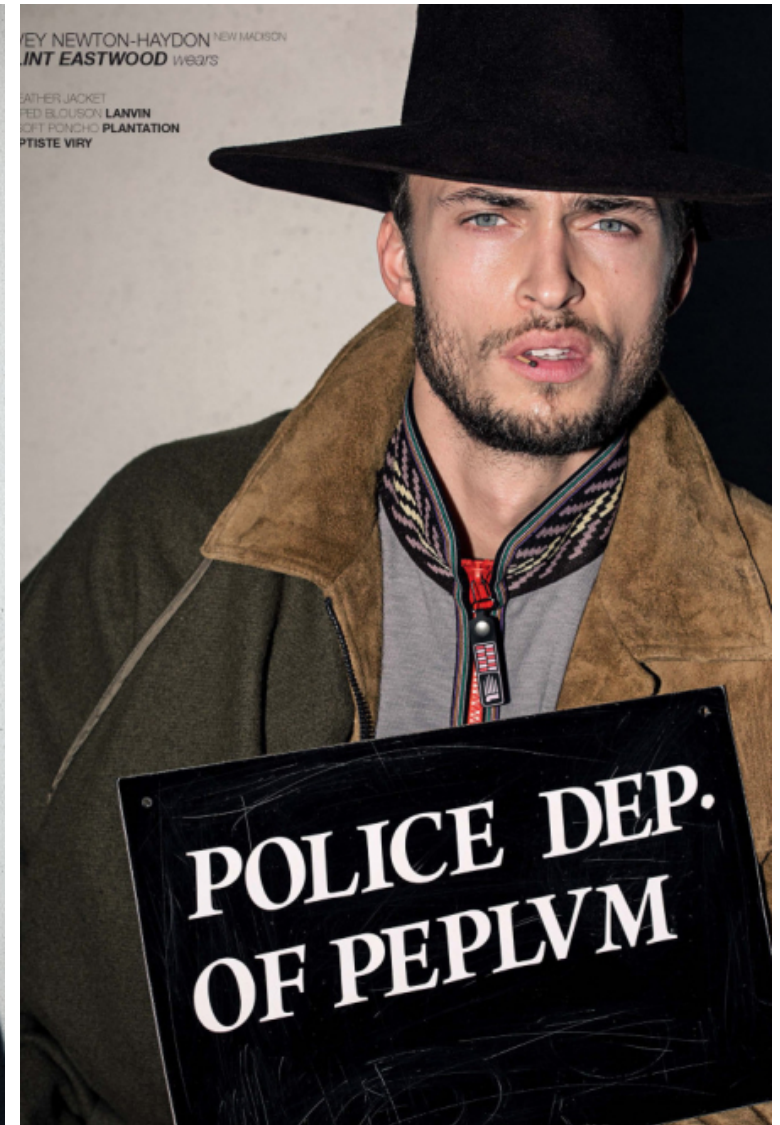

HARVEY NEWTON-HAYDON

Height 186cm / 6' 1.0"

Chest 104cm / 41"

Hips 95cm / 37.5"

Waist 78cm / 30.5"

Shoes EU/US/UK 44 / 11 / 9.5

Inseam 85cm / 33.5"

Suit cut Long

Neck 38cm / 15"

Hair Brown

Hair length 3

Eyes Blue

Suit size 60cm / 50"