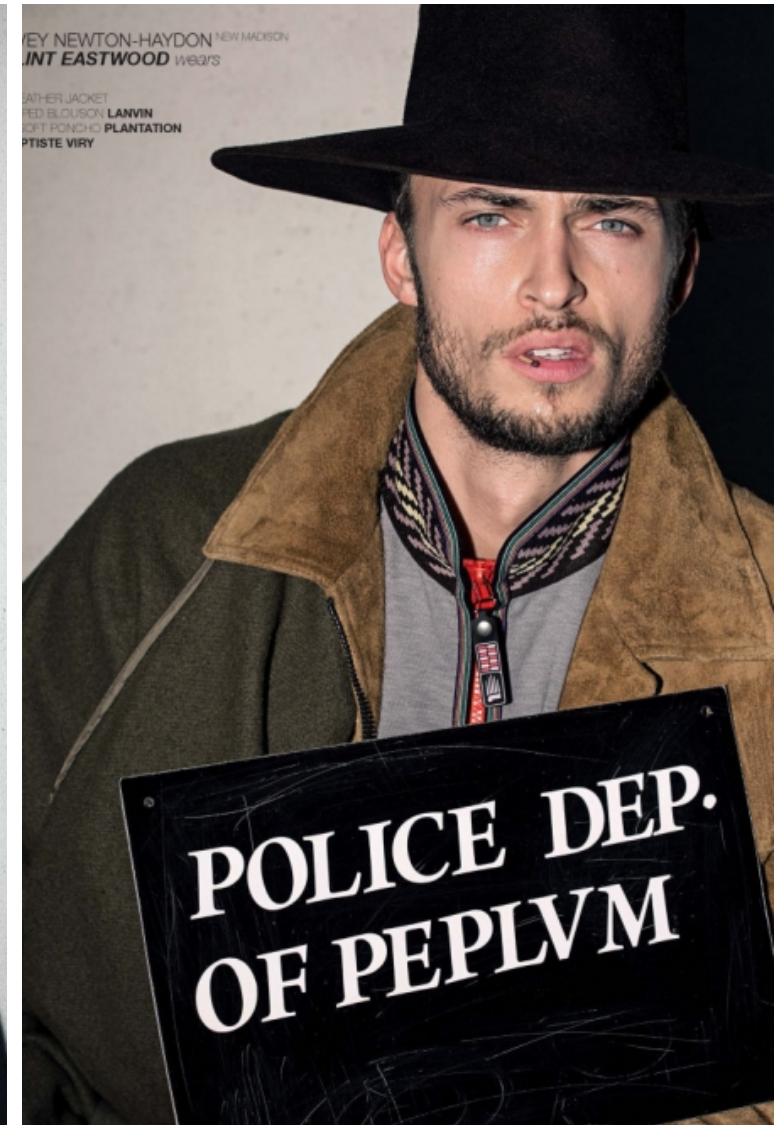

HARVEY NEWTON-HAYDON

Height 186cm / 6' 1.0"

Chest 104cm / 41"

Hips 95cm / 37.5"

Waist 78cm / 30.5"

Shoes EU/US/UK 44 / 11 / 9.5

Inseam 85cm / 33.5"

Suit cut Long

Neck 38cm / 15"

Hair Brown

Hair length 3

Eyes Blue

Suit size 60cm / 50"