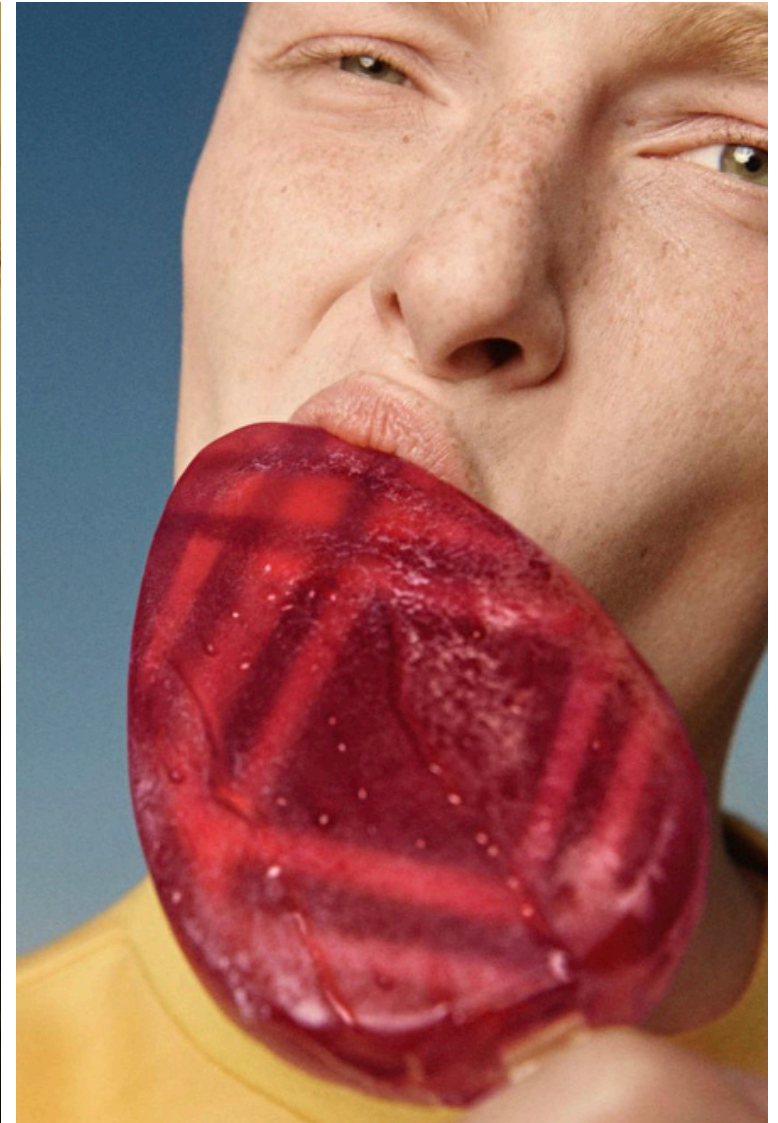

Waist 70cm / 27.5"

Shoes EU/US/UK 43 / 10.5 / 9

Hair Red

Hair length 3

Eyes Green

Inseam 74cm / 29"

Neck 35cm / 14"

Sleeve 58cm / 23"