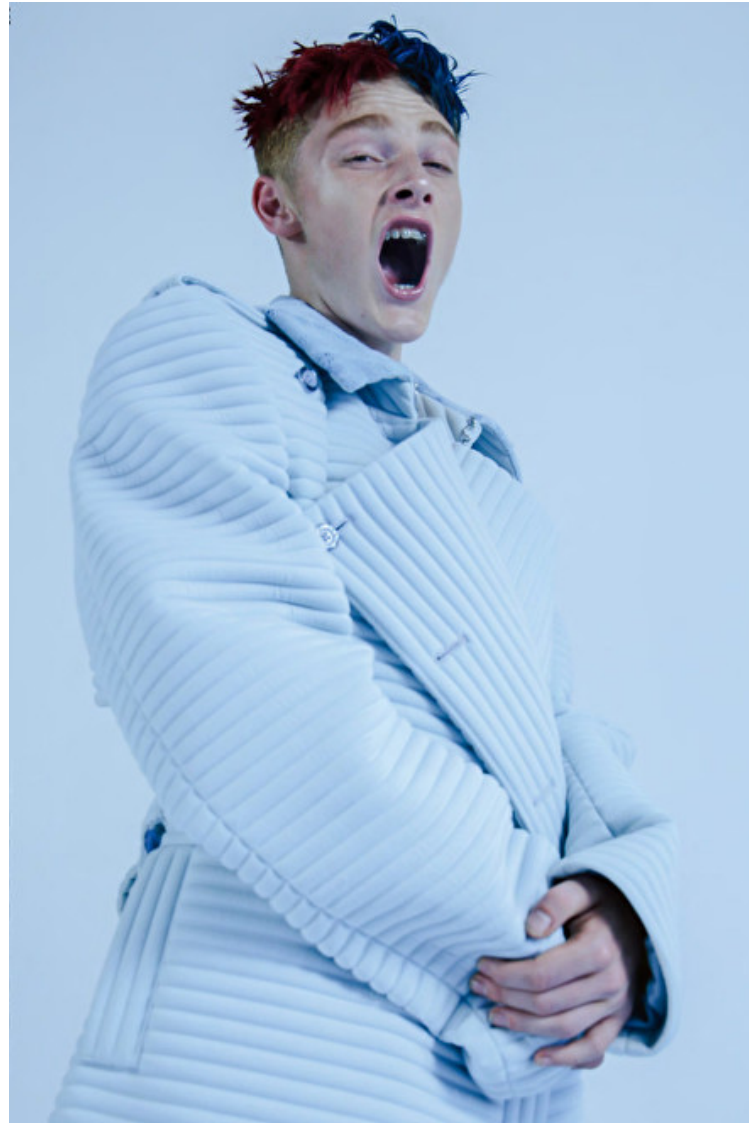

Select

MODEL MANAGEMENT

2nd floor, 77 ST. Martins Lane (entrance on Cranbourn Street) , London, WC2N 4AA, England, United Kingdom
Phone: +44 (0) 20 7299 1322 **Fax:** +44 (0) 20 7299 1386 **Email:** info@selectmodel.com **Website:** https://www.selectmodel.com/

HECTOR

Height 176cm / 5' 9.5"

Chest 82cm / 32.5"

Hips 76cm / 30"

Waist 70cm / 27.5"

Shoes EU/US/UK 43 / 10.5 / 9

Hair Red

Hair length 3

Eyes Green

Inseam 74cm / 29"

Neck 35cm / 14"

Sleeve 58cm / 23"