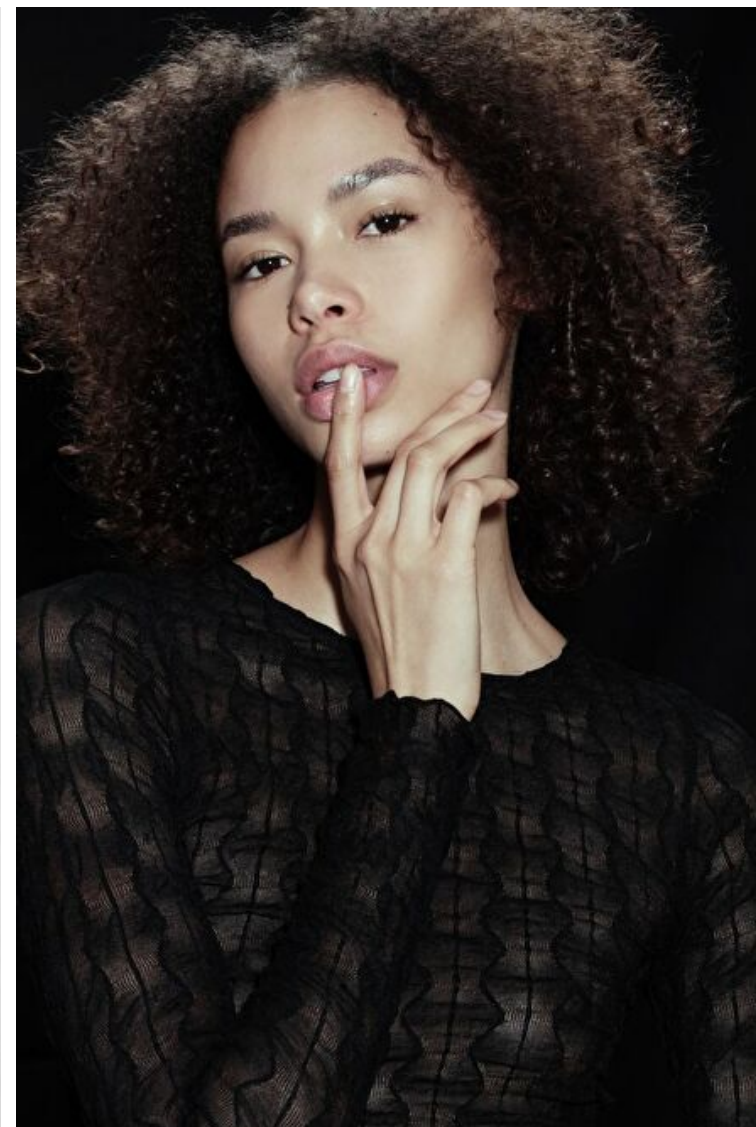

HELOISA

Height 176cm / 5' 9.5"

Bust 74cm / 29"

Waist 62cm / 24.5"

Hips 86cm / 34"

Shoes EU/US/UK 39 / 8 / 6

Eyes Brown

Hair Brown