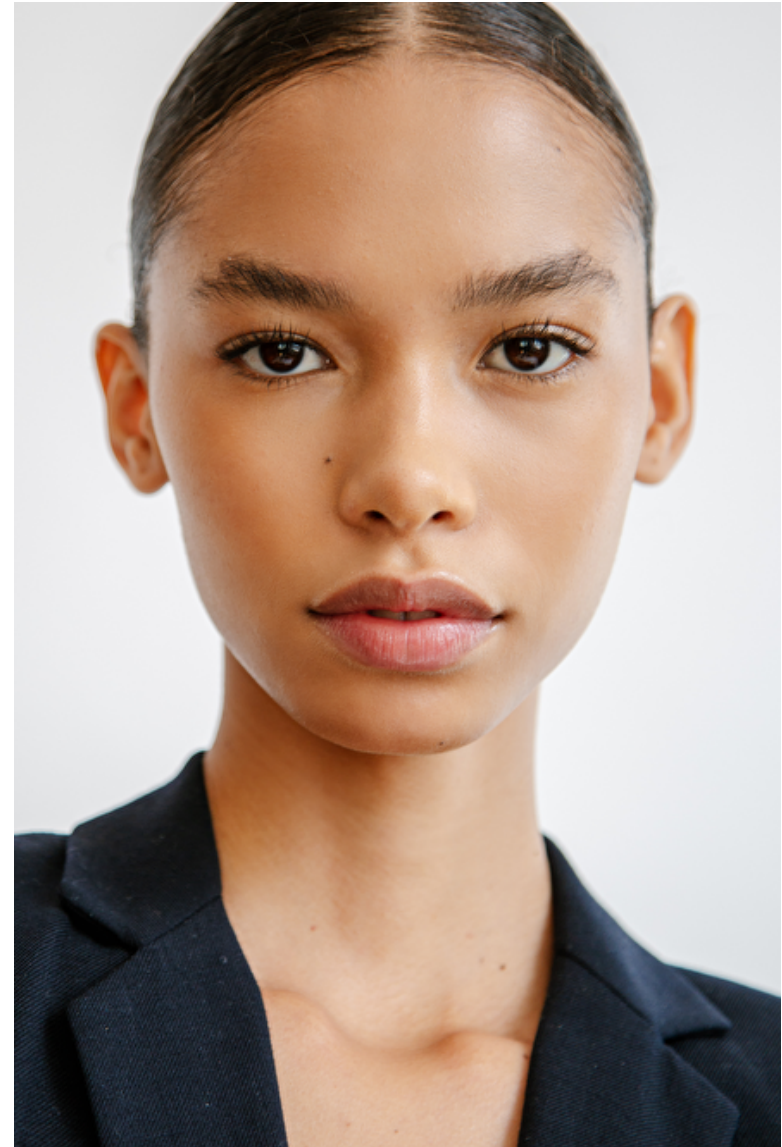

HELOISA

Height 176cm / 5' 9.5"

Bust 74cm / 29"

Waist 62cm / 24.5"

Hips 86cm / 34"

Shoes EU/US/UK 39 / 8 / 6

Eyes Brown

Hair Brown