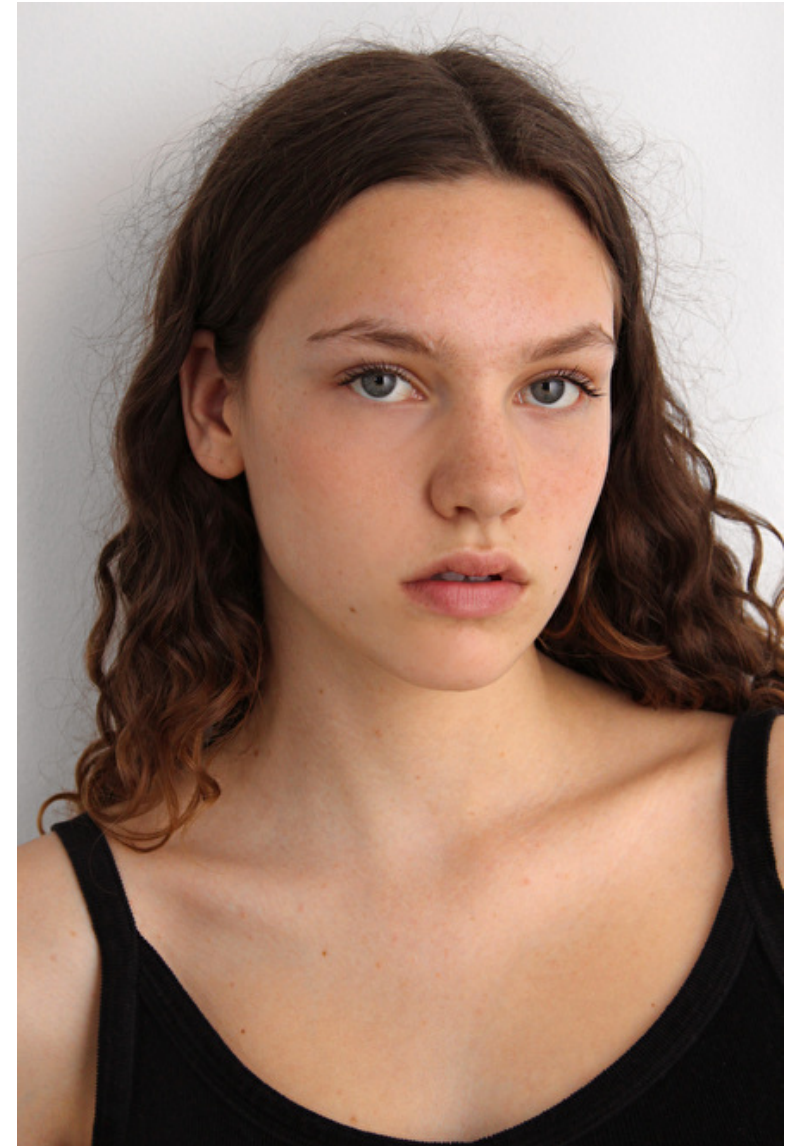

HONEY

Height 176cm / 5' 9.5"

Shoes EU/US/UK 40 / 9 / 7

Eyes Blue

Hair Brown

Cup C

HONEY

Height 176cm / 5' 9.5"