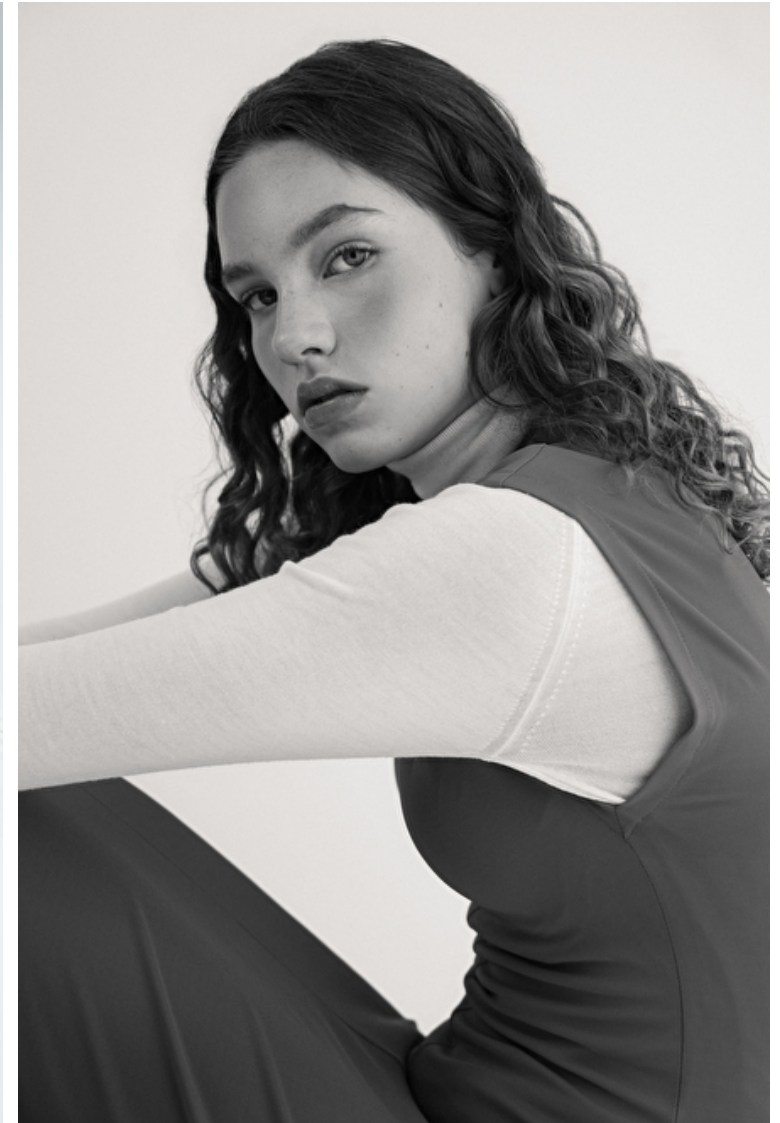

Select

MODEL MANAGEMENT

2nd floor, 77 ST. Martins Lane, London, 00000, England, United Kingdom

Phone: +44 20 7299 1300 Fax: +44 20 7299 1385 Email: info@selectmodel.com Website: <https://www.selectmodel.com/>

HONEY

Height 176cm / 5' 9.5"

Bust 84cm / 33"

Waist 66cm / 26"

Hips 96cm / 38"

Shoes EU/US/UK 40 / 9 / 7

Eyes Blue

Hair Brown

Cup B