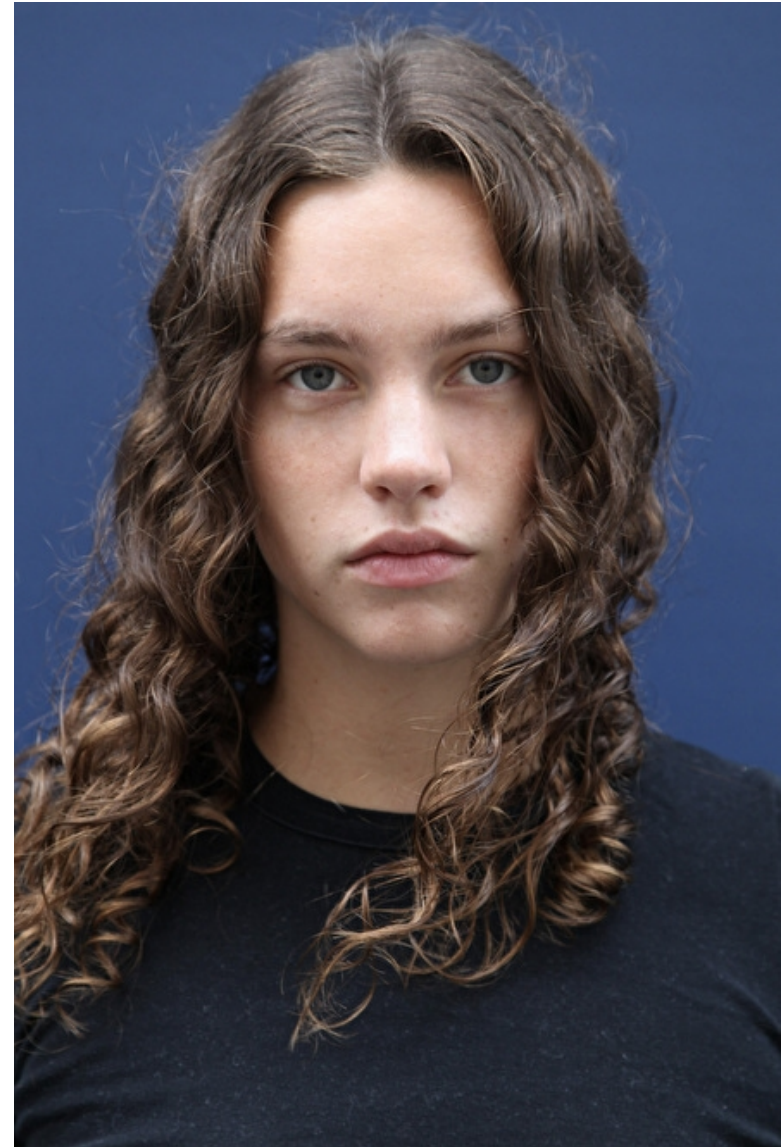

HONEY

Height 176cm / 5' 9.5"

Bust 84cm / 33"

Waist 66cm / 26"

Hips 96cm / 38"

Shoes EU/US/UK 40 / 9 / 7

Eyes Blue

Hair Brown

Cup B