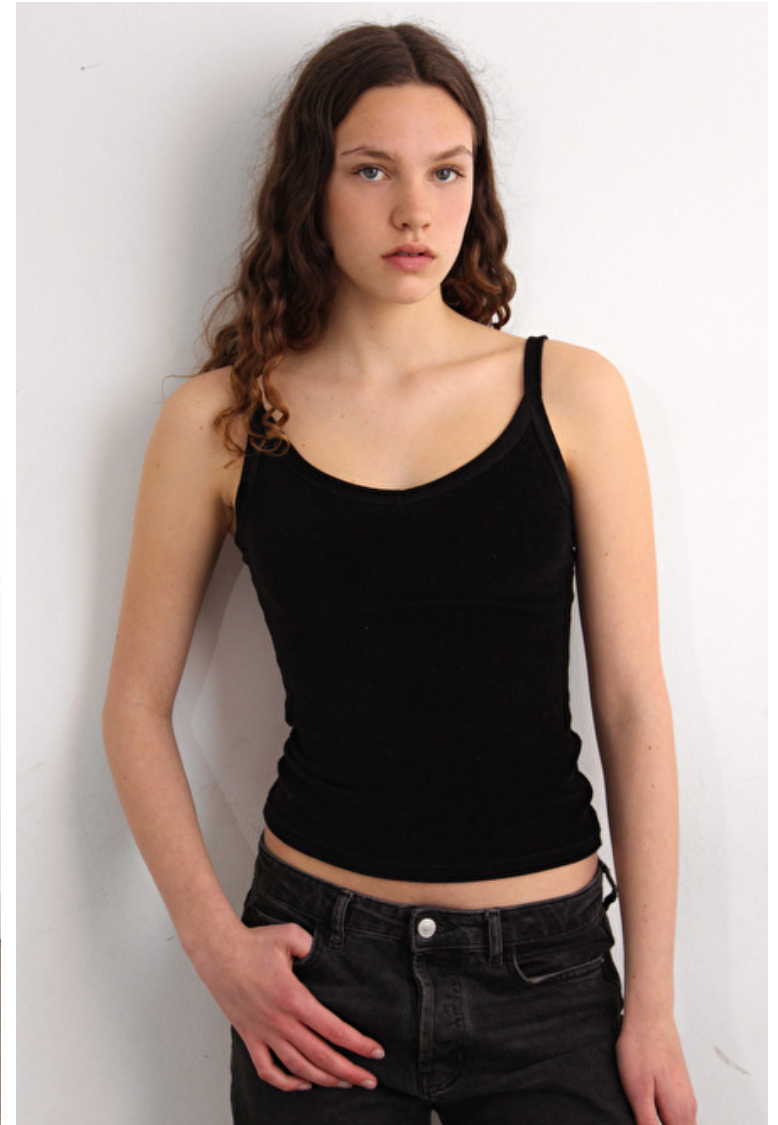

HONEY

Height 176cm / 5' 9.5"

Shoes EU/US/UK 40 / 9 / 7

Eyes Blue

Hair Brown

Cup C