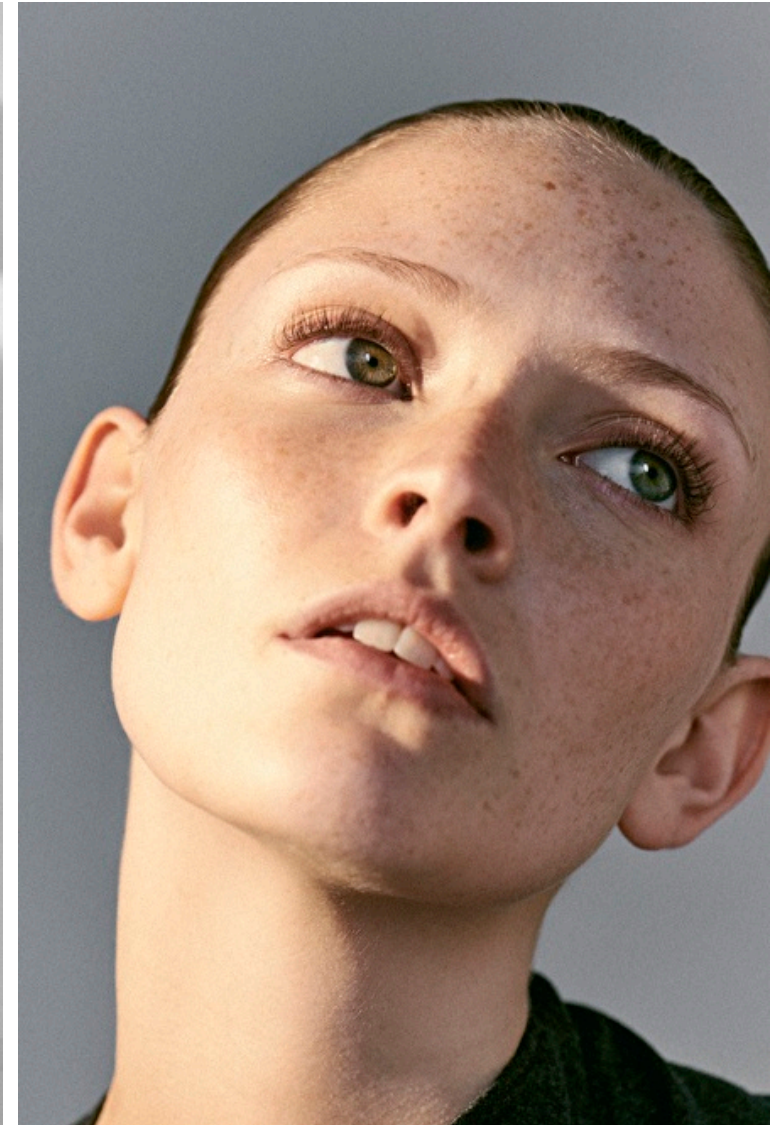

INDIA RAWSTHORN

Height 176cm / 5' 9.5"

Bust 78cm / 30.5"

Cup C

Hips 89cm / 35"

Waist 61cm / 24"

Shoes EU/US/UK 38 / 7.5 / 5

Size EU/US 36 / 6

Hair Blond

Hair length 1

Eyes Blue green