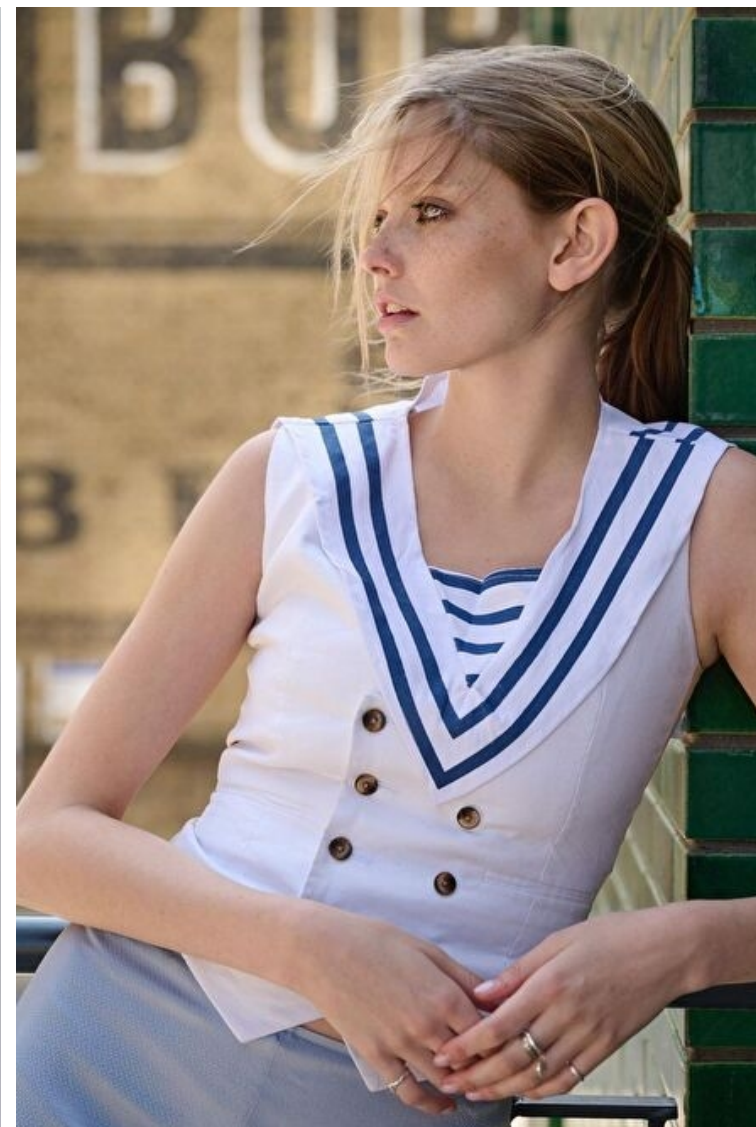

Hair Blond

Hair length 1

Eyes Blue green