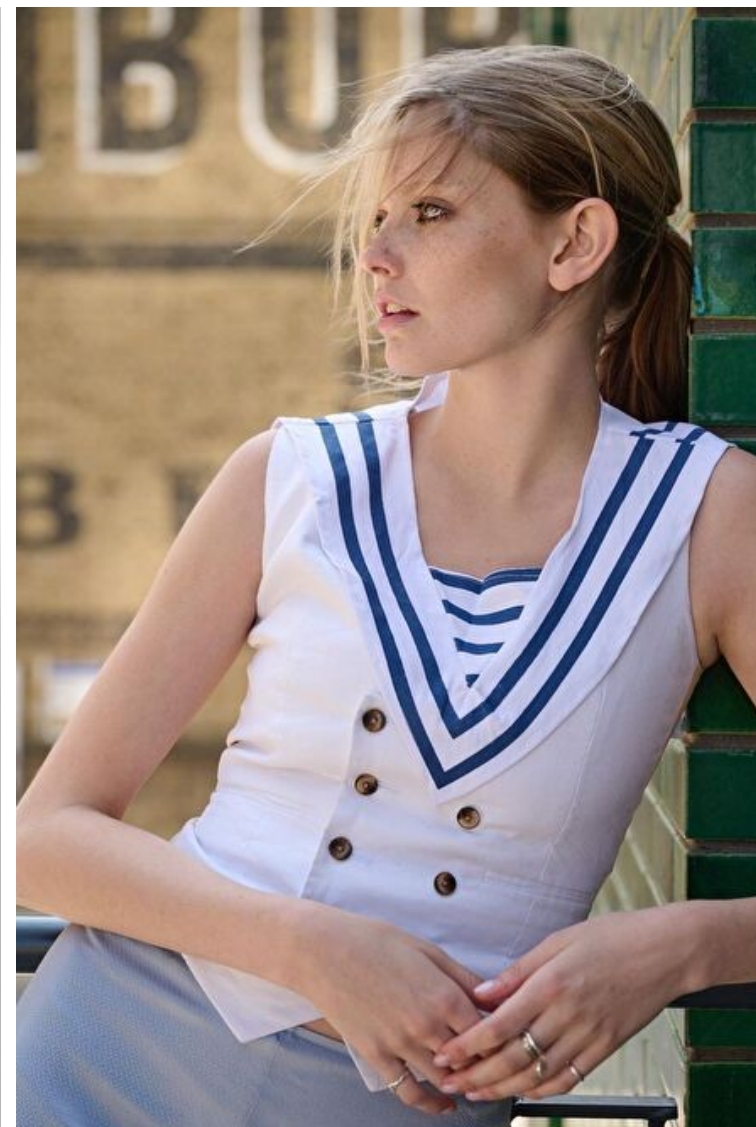

INDIA RAWSTHORN

Height 176cm / 5' 9.5"

Bust 78cm / 30.5"

Cup C

Hips 89cm / 35"

Waist 61cm / 24"

Shoes EU/US/UK 38 / 7.5 / 5

Size EU/US 36 / 6

Hair Blond

Hair length 1

Eyes Blue green