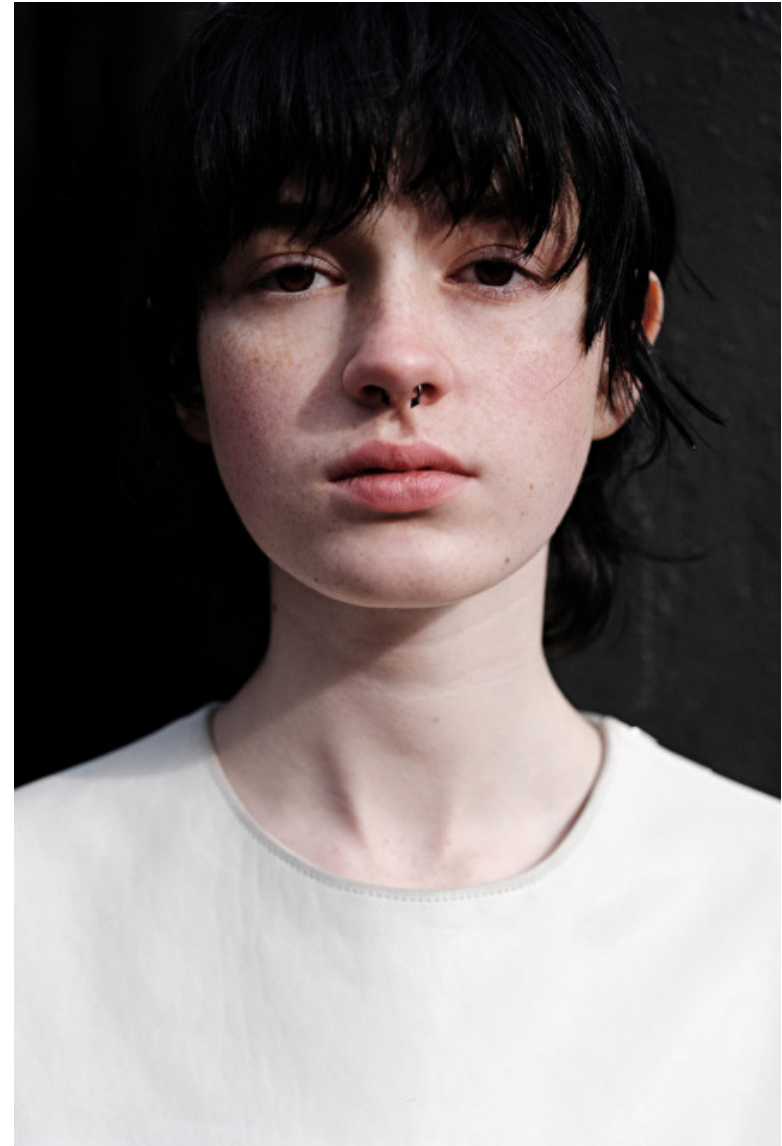

JACK

Height 175cm / 5' 9.0"

Bust/Chest 79cm / 31"

Waist 62cm / 24.5"

Hips 94cm / 37"

Shoes EU/US/UK 40 / 9 / 7

Eyes Dark brown

Hair Black

Cup A