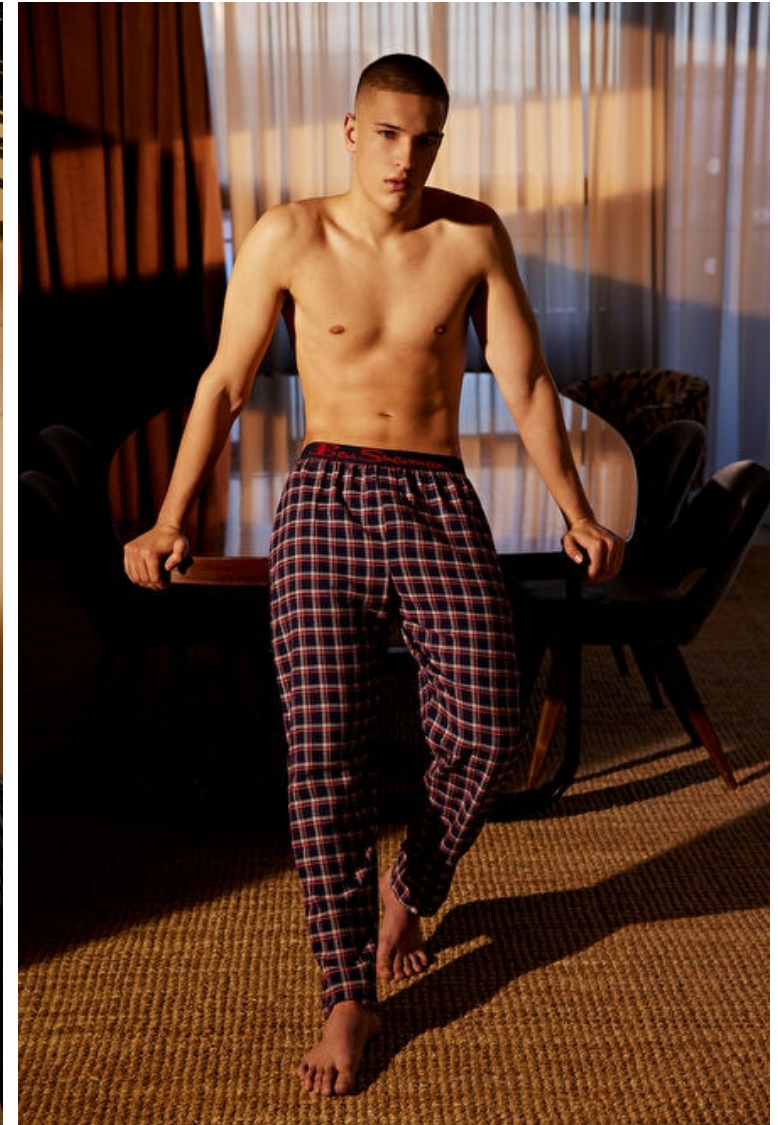

Select

MODEL MANAGEMENT

2nd floor, 77 ST. Martins Lane (entrance on Cranbourn Street) , London, WC2N 4AA, England, United Kingdom
Phone: +44 (0) 20 7299 1322 **Fax:** +44 (0) 20 7299 1386 **Email:** info@selectmodel.com **Website:** https://www.selectmodel.com/

JACK COPE

Height 188cm / 6' 2.0"

Chest 92cm / 36"

Waist 77cm / 30.5"

Shoes EU/US/UK 46.5 / 13 / 11

Eyes Green grey

Neck 39cm / 15.5"

Inseam 78cm / 30.5"

Hips 81cm / 32"