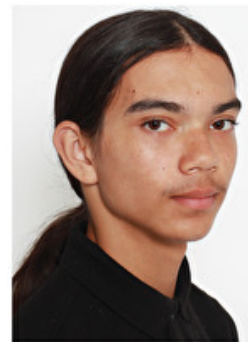

Jack Melton- Chaproniere

Height 170cm / 5' 7.0"

Chest 77cm / 30.5"

Waist 63cm / 25"

Hips 68cm / 27"

Eyes Brown

Hair Brown

Hair length 8

Inseam 74cm / 29"

Neck 32cm / 12.5"

Sleeve 53cm / 21"

Select
MODEL MANAGEMENT

Jack Chaproniere

Height 5'7/170
Chest 30.5/77

Waist 25/63
Hips 27/68

Hair Brown
Eyes Brown

Inside Leg 29/74