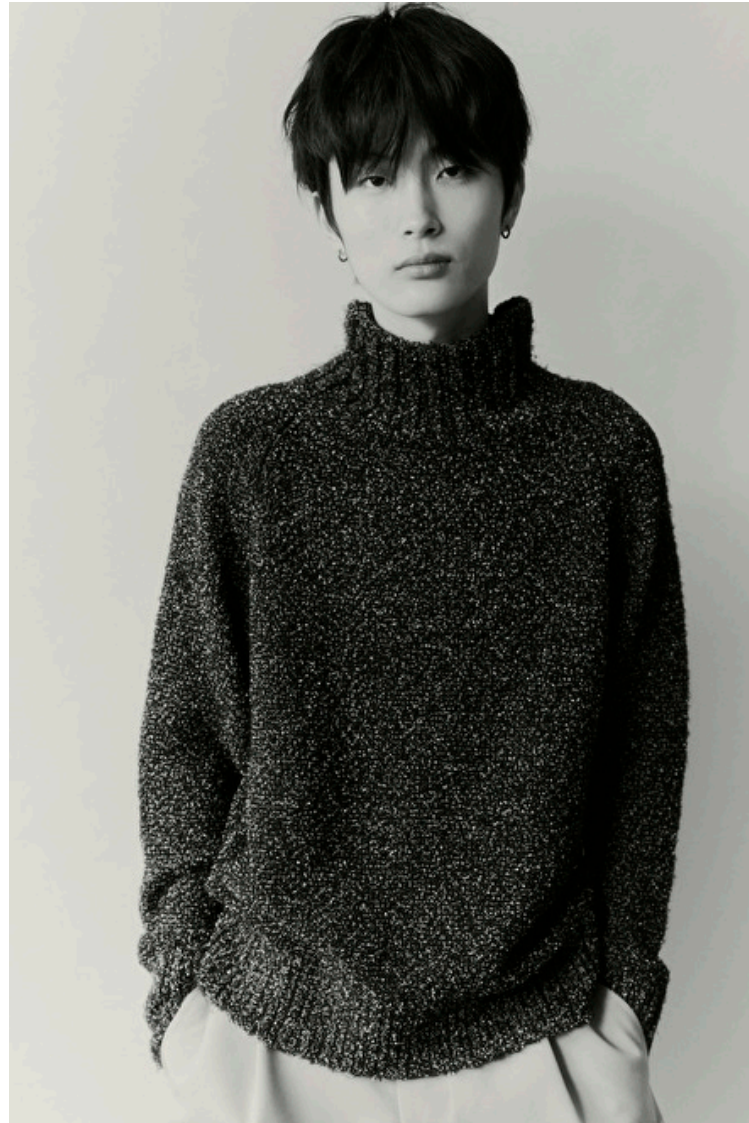

Select

MODEL MANAGEMENT

2nd floor, 77 ST. Martins Lane (entrance on Cranbourn Street) , London, WC2N 4AA, England, United Kingdom
Phone: +44 (0) 20 7299 1322 **Fax:** +44 (0) 20 7299 1386 **Email:** info@selectmodel.com **Website:** https://www.selectmodel.com/

JAEHWAN KIM

Height 185cm / 6' 1.0"

Chest 85cm / 33.5"

Waist 69cm / 27"

Hips 89cm / 35"

Shoes EU/US/UK 43 / 10.5 / 9

Eyes Brown

Hair Black

Inseam 80cm / 31.5"

Neck 37cm / 14.5"