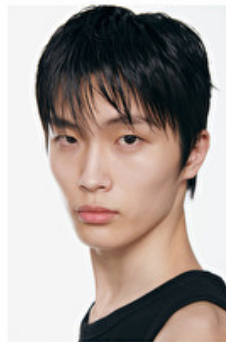

Eyes Brown

Hair Black

Inseam 80cm / 31.5"

Neck 37cm / 14.5"

Select
MODEL MANAGEMENT

Jaehwan

Height 6'1/185
Inseam 31 5/80

Eyes Brown
Chest 33 2/85