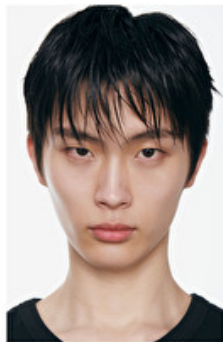

Eyes Brown

Hair Black

Inseam 80cm / 31.5"

Neck 37cm / 14.5"

Select
MODEL MANAGEMENT

Jaehwan

Height 6'1/185
Inseam 31 5/80

Eyes Brown
Chest 33 2/85