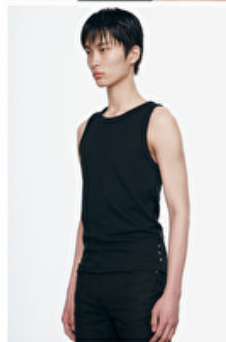

Eyes Brown

Hair Black

Inseam 80cm / 31.5"

Neck 37cm / 14.5"

Select
MODEL MANAGEMENT

Jaehwan

Height 6'1/185
Inseam 31 5/80

Eyes Brown
Chest 33 2/85