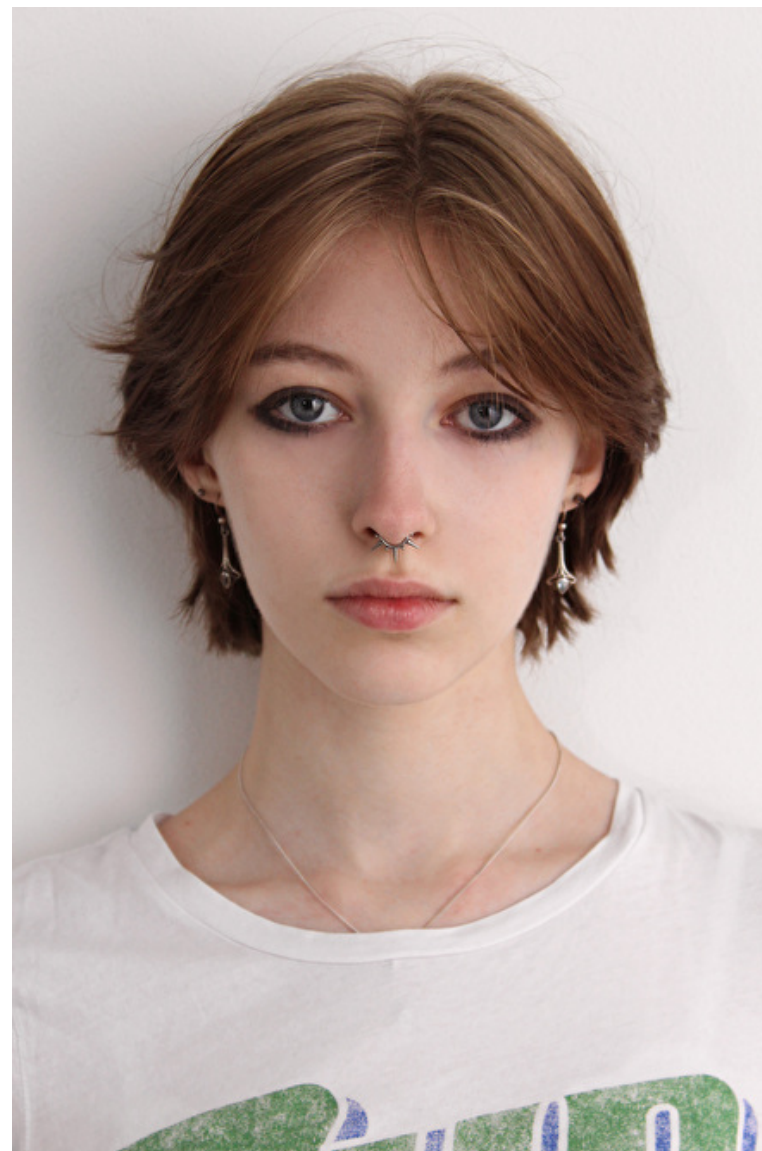

Jaiden Eagling

Height 173cm / 5' 8.0"

Waist 57cm / 22.5"

Hips 84cm / 33"

Shoes EU/US/UK 38.5 / 7.5 / 5

Eyes Grey

Hair Red

Select

Jaiden Eagling

Height 173cm / 5' 8.0"

Waist 57cm / 22.5"

Hips 84cm / 33"

Shoes EU/US/UK 38.5 / 7.5 / 5

Eyes Grey

Hair Red

Jaiden Eagling

Height 173cm / 5' 8.0"

Waist 57cm / 22.5"

Hips 84cm / 33"

Shoes EU/US/UK 38.5 / 7.5 / 5

Eyes Grey

Hair Red

Select

MODEL MANAGEMENT