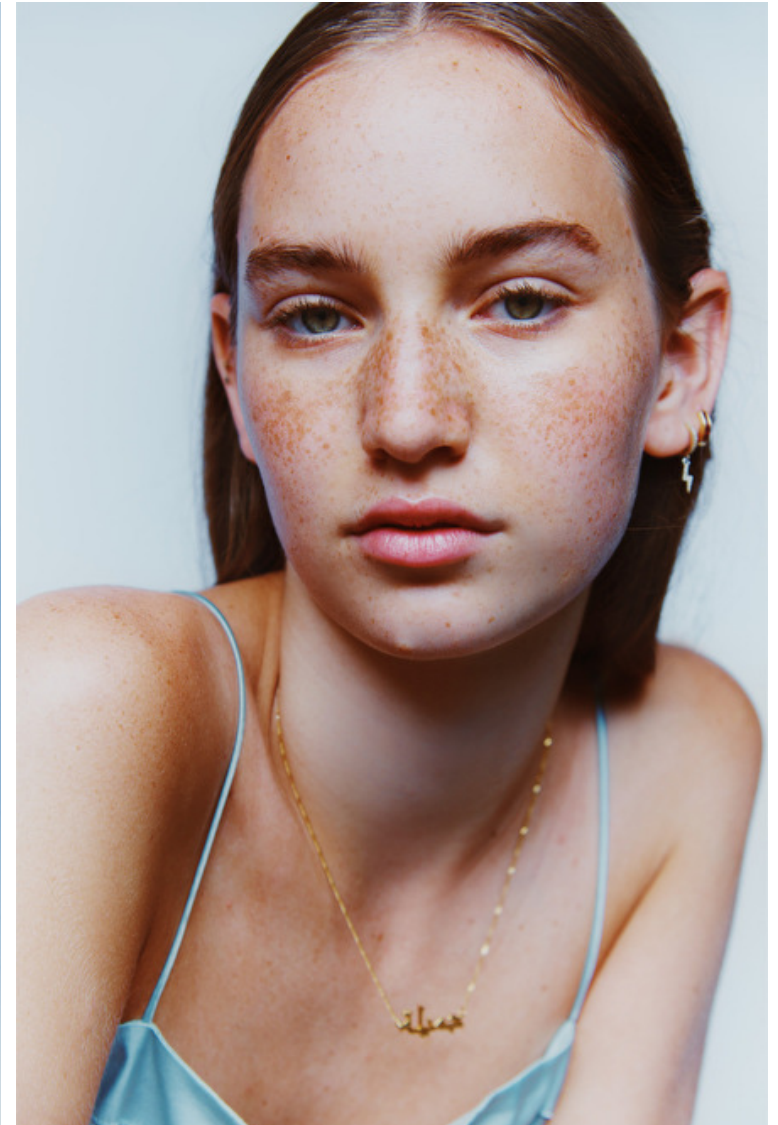

Select

MODEL MANAGEMENT

2nd floor, 77 ST. Martins Lane, London, WC2N 4AA, England, United Kingdom

Phone: +44 20 7299 1300 Fax: +44 20 7299 1385 Email: info@selectmodel.com Website: <https://www.selectmodel.com/>

JAMILA FREDRIKSSON

Height 175cm / 5' 9.0"

Bust 76cm / 30"

Waist 62cm / 24.5"

Hips 89cm / 35"

Shoes EU/US/UK 39 / 8 / 6

Eyes Green

Hair Brown

Hair length 3