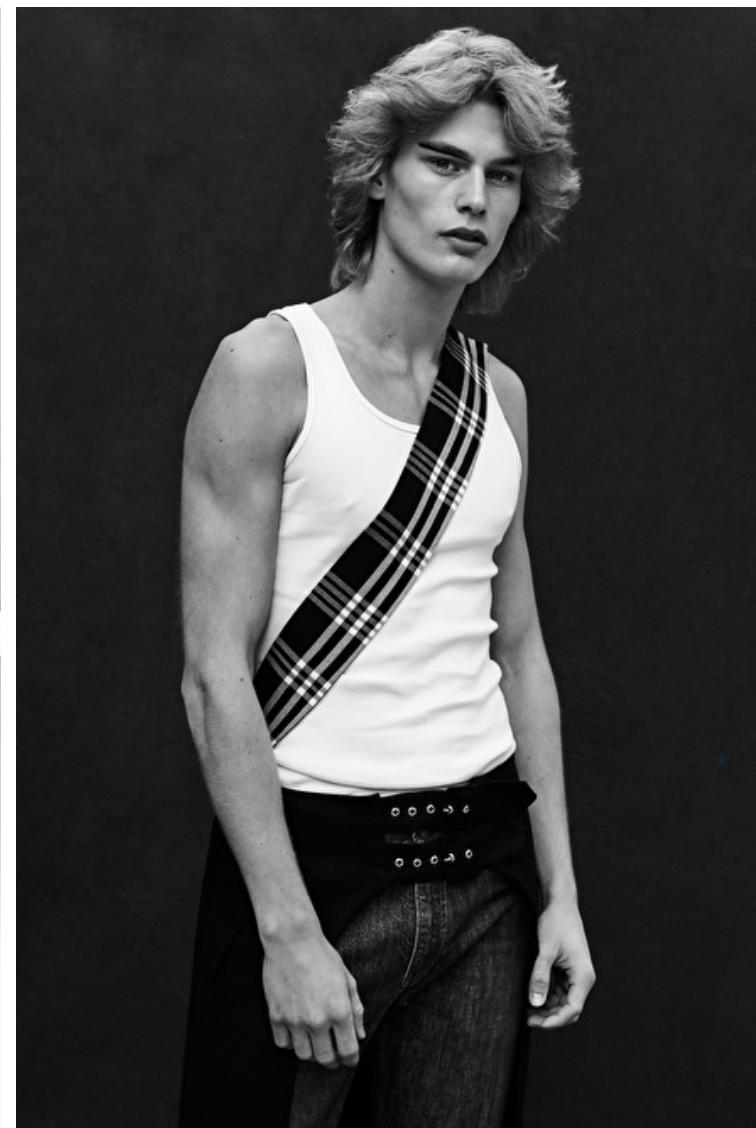

Select

MODEL MANAGEMENT

2nd floor, 77 ST. Martins Lane (entrance on Cranbourn Street) , London, WC2N 4AA, England, United Kingdom
Phone: +44 (0) 20 7299 1322 **Fax:** +44 (0) 20 7299 1386 **Email:** info@selectmodel.com **Website:** https://www.selectmodel.com/

Jan SCHOKKENKAMP

Height 188cm / 6' 2.0"

Chest 98cm / 38.5"

Waist 76cm / 30"

Hips 94cm / 37"

Shoes EU/US/UK 42 / 9.5 / 8

Eyes Blue

Hair Blond

Inseam 82cm / 32.5"