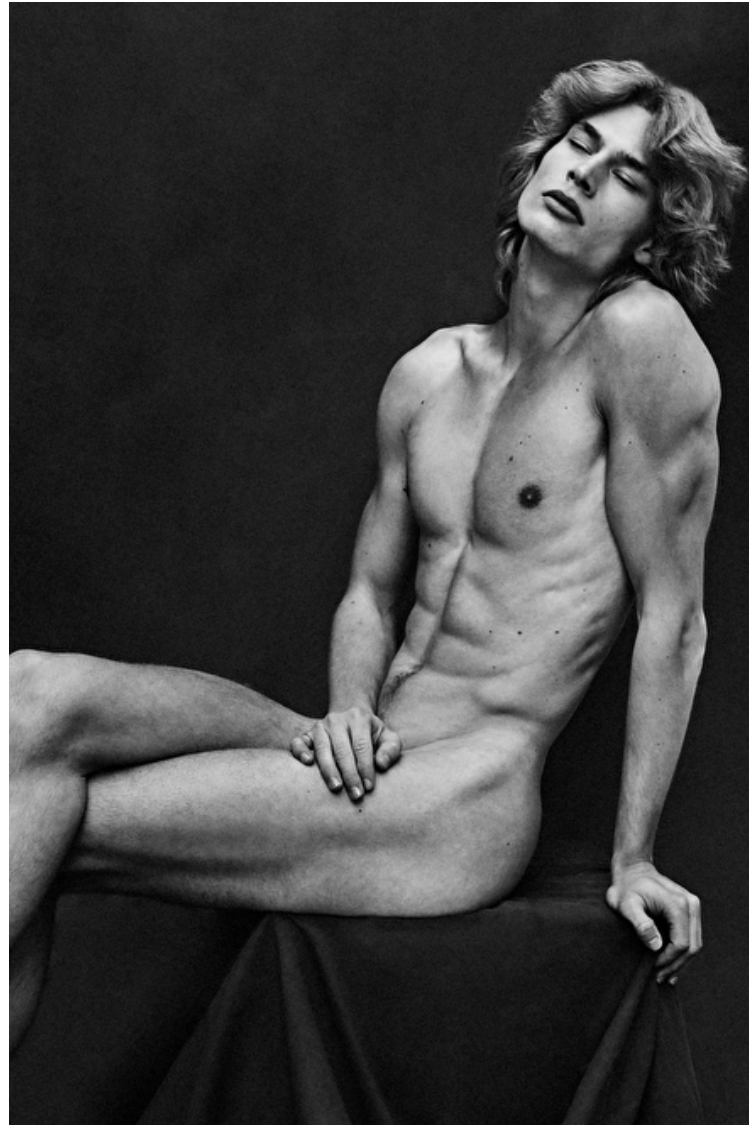

Select

MODEL MANAGEMENT

2nd floor, 77 ST. Martins Lane (entrance on Cranbourn Street) , London, WC2N 4AA, England, United Kingdom
Phone: +44 (0) 20 7299 1322 **Fax:** +44 (0) 20 7299 1386 **Email:** info@selectmodel.com **Website:** https://www.selectmodel.com/

Jan SCHOKKENKAMP

Height 188cm / 6' 2.0"

Chest 98cm / 38.5"

Waist 76cm / 30"

Hips 94cm / 37"

Shoes EU/US/UK 42 / 9.5 / 8

Eyes Blue

Hair Blond

Inseam 82cm / 32.5"