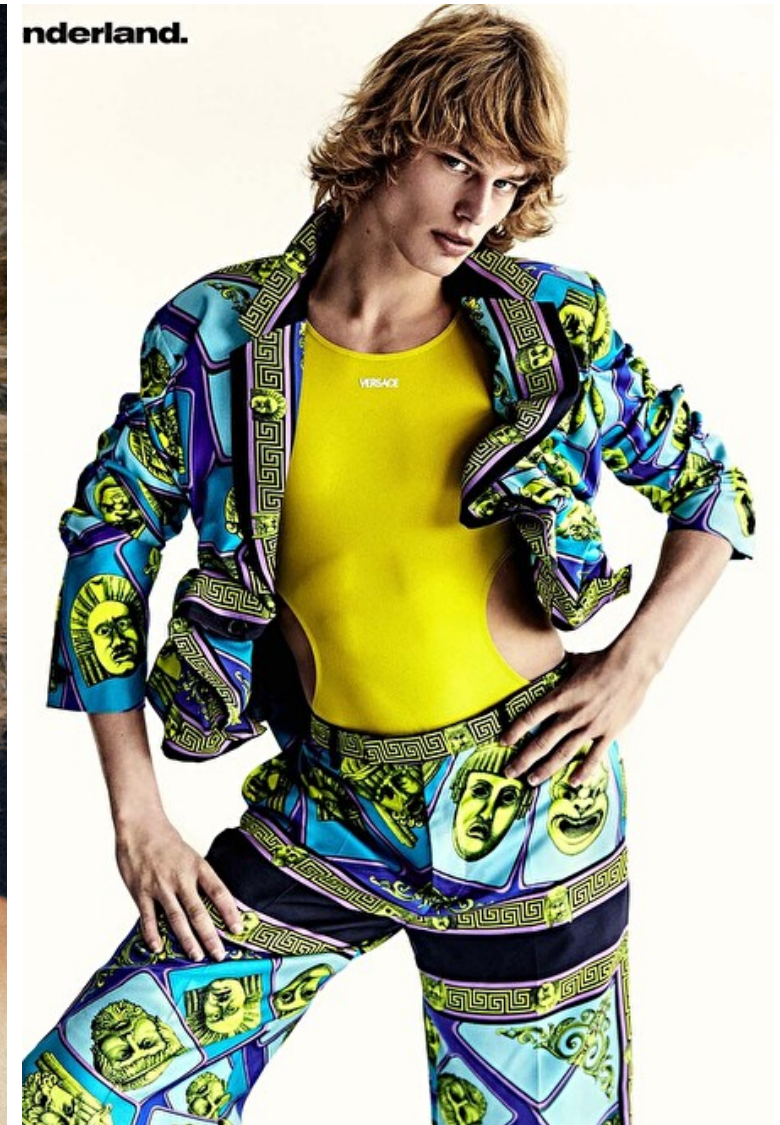

Select

MODEL MANAGEMENT

2nd floor, 77 ST. Martins Lane (entrance on Cranbourn Street) , London, WC2N 4AA, England, United Kingdom
Phone: +44 (0) 20 7299 1322 Fax: +44 (0) 20 7299 1386 Email: info@selectmodel.com Website: <https://www.selectmodel.com/>

Jan SCHOKKENKAMP

Height 188cm / 6' 2.0"

Chest 98cm / 38.5"

Waist 76cm / 30"

Hips 94cm / 37"

Shoes EU/US/UK 42 / 9.5 / 8

Eyes Blue

Hair Blond

Inseam 82cm / 32.5"