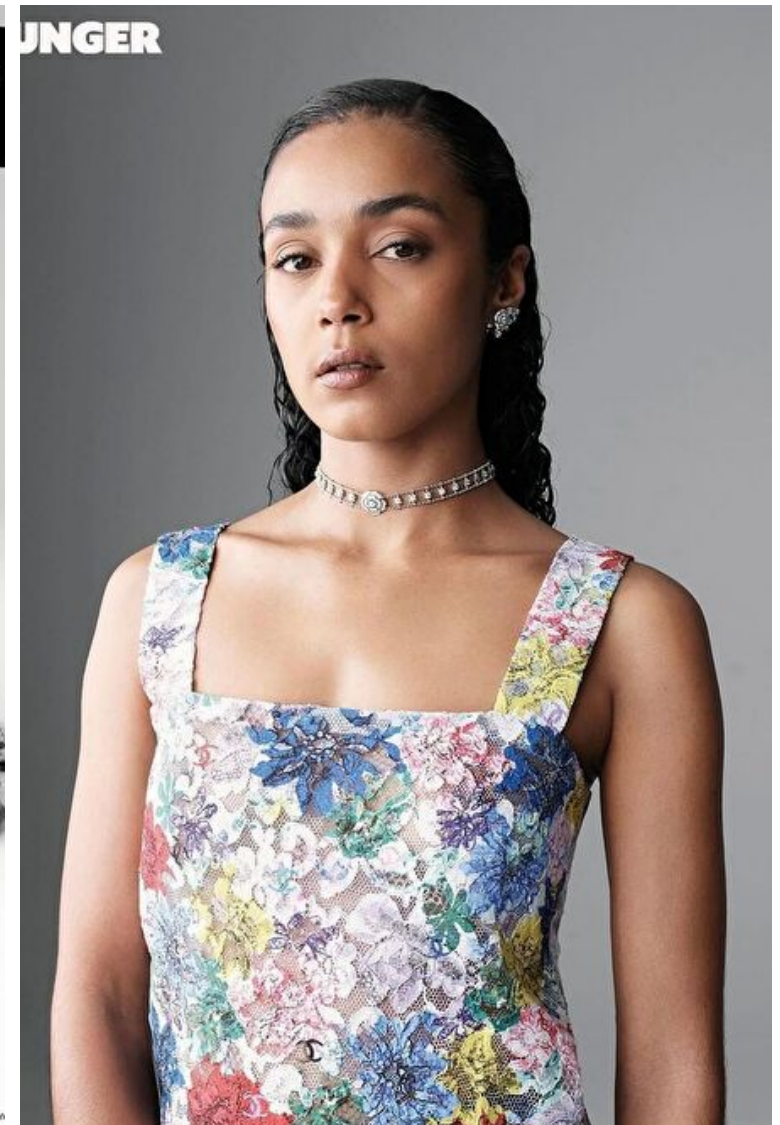

Select

MODEL MANAGEMENT

2nd floor, 77 ST. Martins Lane, London, WC2N 4AA, England, United Kingdom
Phone: +44 20 7299 1300 Fax: +44 20 7299 1385 Email: info@selectmodel.com Website: https://www.selectmodel.com/

Jasmine Jobson

Size EU/US 39