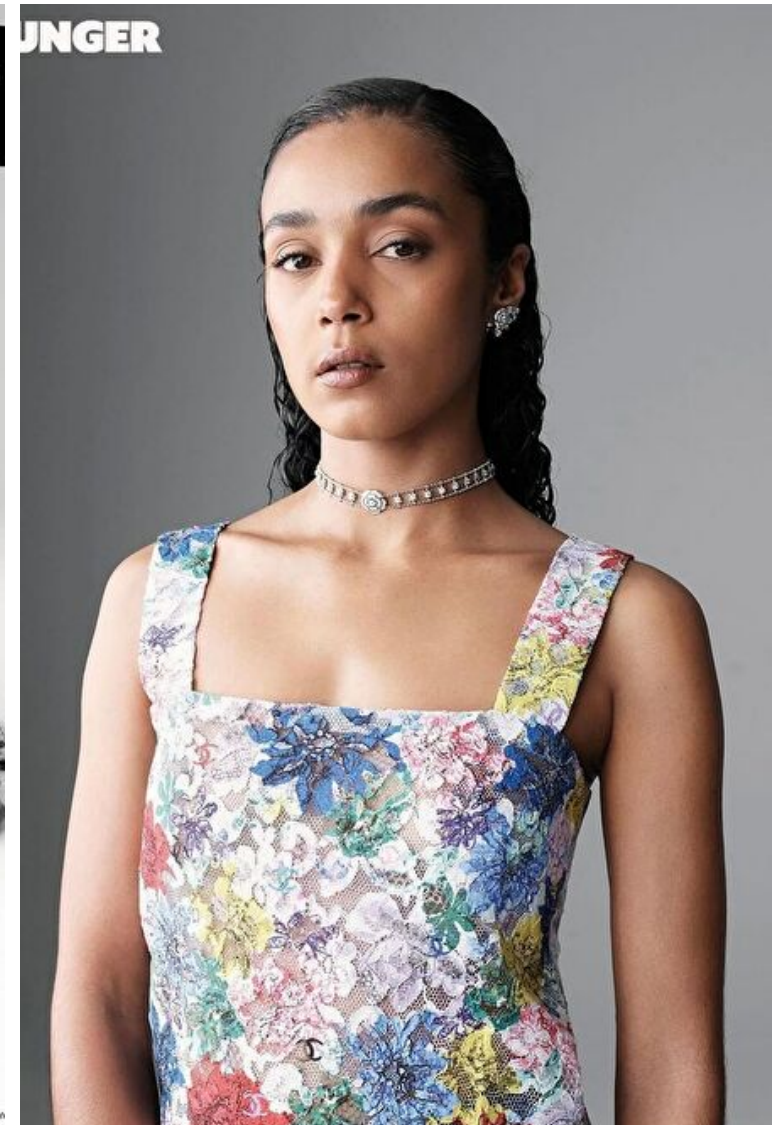

Select

MODEL MANAGEMENT

2nd floor, 77 ST. Martins Lane, London, 00000, England, United Kingdom
Phone: +44 20 7299 1300 Fax: +44 20 7299 1385 Email: info@selectmodel.com Website: https://www.selectmodel.com/

Jasmine Jobson

Size EU/US 39