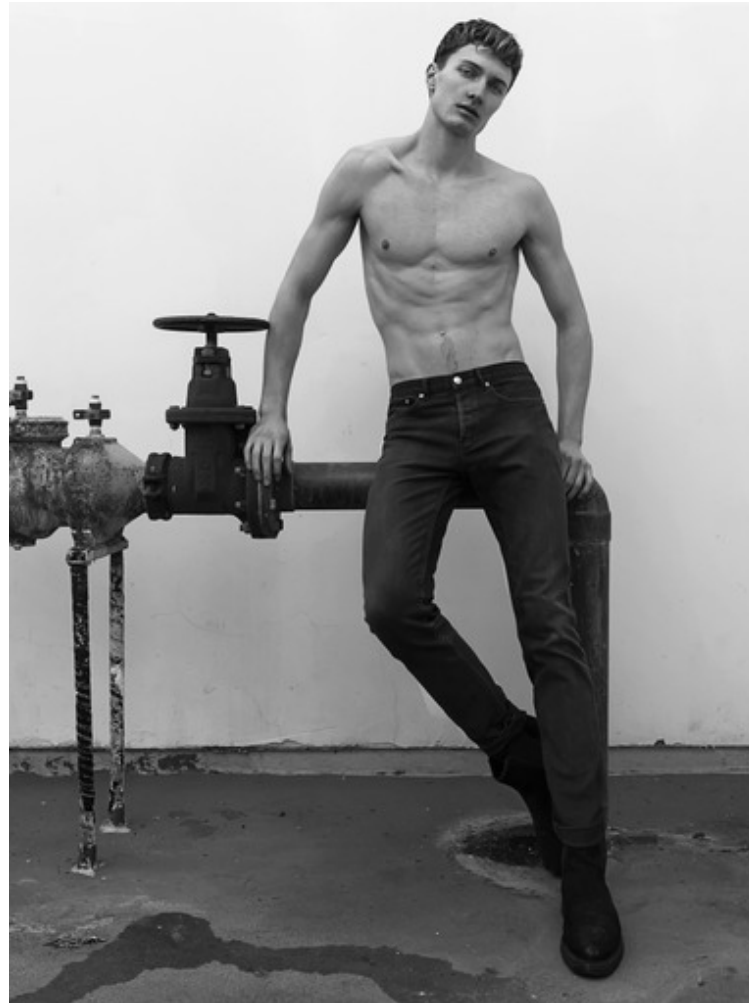

Select

MODEL MANAGEMENT

2nd floor, 77 ST. Martins Lane (entrance on Cranbourn Street) , London, WC2N 4AA, England, United Kingdom
Phone: +44 (0) 20 7299 1322 **Fax:** +44 (0) 20 7299 1386 **Email:** info@selectmodel.com **Website:** https://www.selectmodel.com/

Jason Argo

Height 188cm / 6' 2.0"

Chest 96cm / 38"

Waist 76cm / 30"

Hips 94cm / 37"

Shoes EU/US/UK 47.5 / 14 / 12

Eyes Blue green

Hair Dark blond

Inseam 86cm / 34"

Neck 38cm / 15"