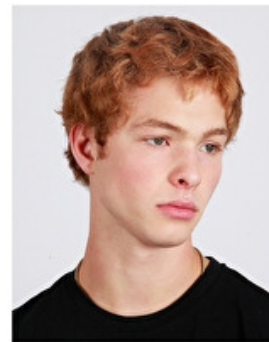

Eyes Blue green

Hair Red

Location Kent

Inseam 81cm / 32"

Neck 38cm / 15"

Sleeve 56cm / 22"

Select
MODEL MANAGEMENT

JASPER