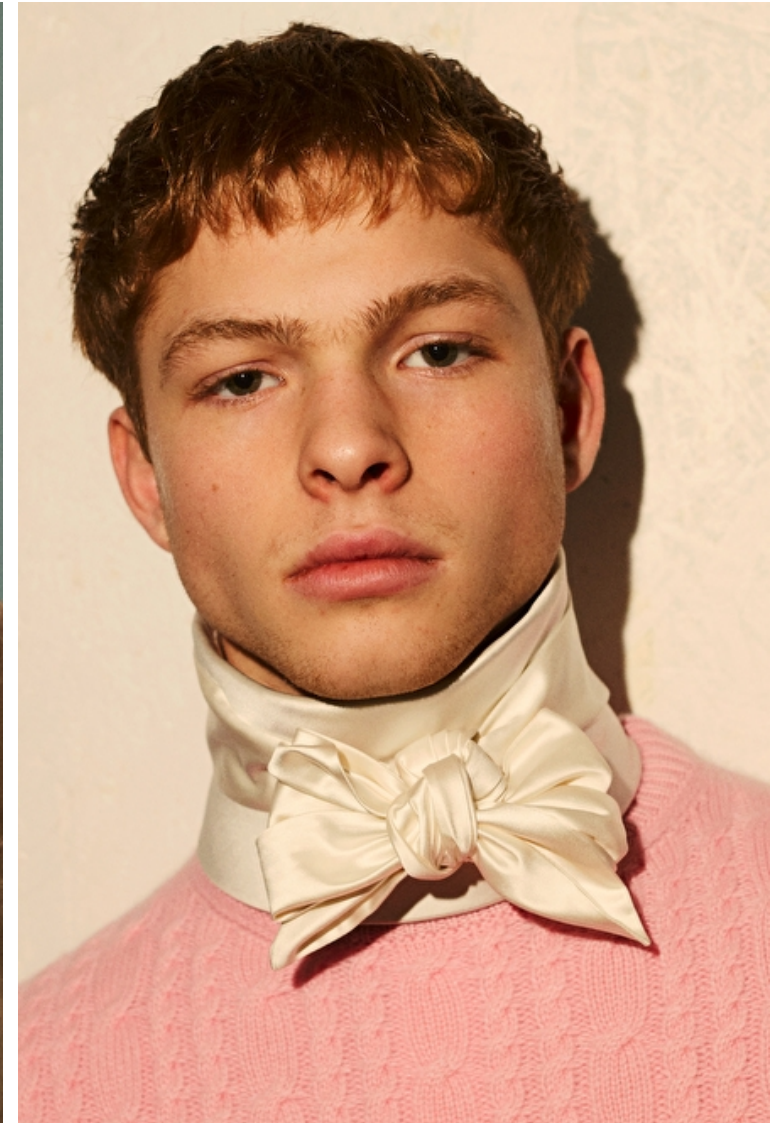

Jasper Hodges

Height 185cm / 6' 1.0"

Chest 94cm / 37"

Waist 74cm / 29"

Hips 81cm / 32"

Shoes EU/US/UK 43 / 10.5 / 9

Eyes Blue green

Hair Red