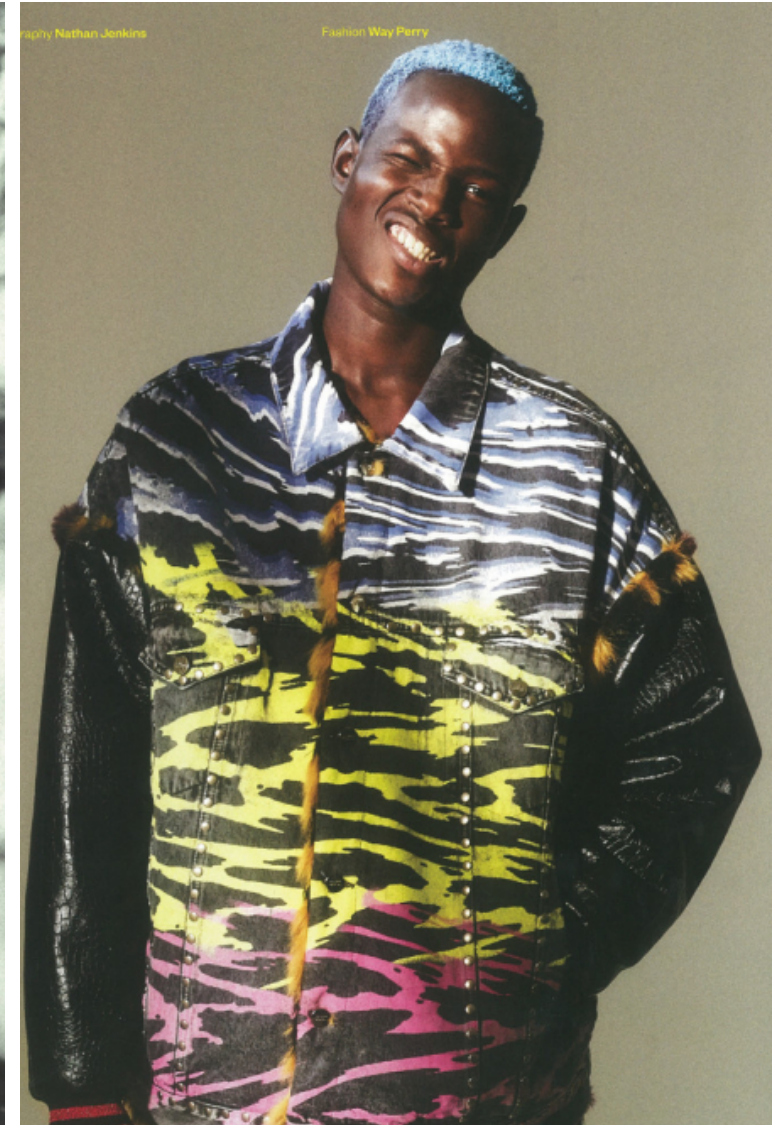

JEFFREY

Height 189cm / 6' 2.5"

Chest 91cm / 36"

Hips 99cm / 39"

Waist 76cm / 30"

Shoes EU/US/UK 45 / 12 / 10.5

Inseam 91cm / 36"

Neck 37cm / 14.5"

Hair Black

Hair length 3

Eyes Black