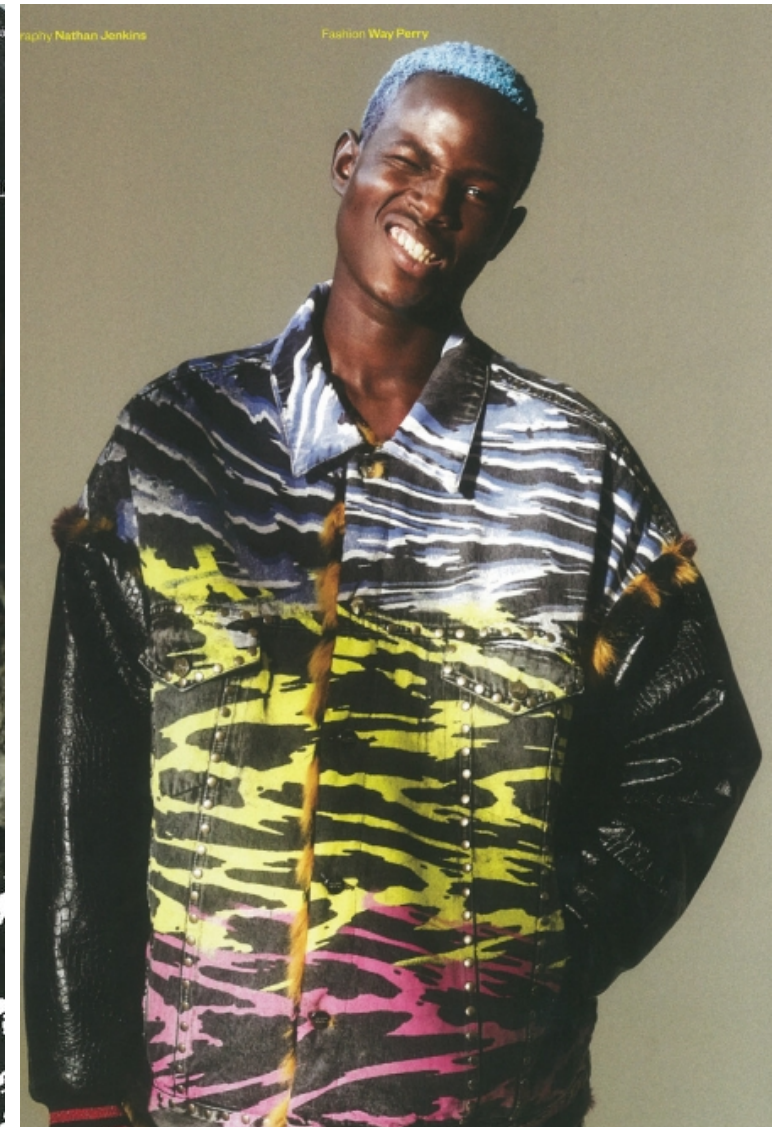

Neck 37cm / 14.5"

Hair Black

Hair length 3

Eyes Black

Select

MODEL MANAGEMENT

2nd floor, 77 ST. Martins Lane (entrance on Cranbourn Street) , London, WC2N 4AA, England, United Kingdom
Phone: +44 (0) 20 7299 1322 **Fax:** +44 (0) 20 7299 1386 **Email:** info@selectmodel.com **Website:** https://www.selectmodel.com/