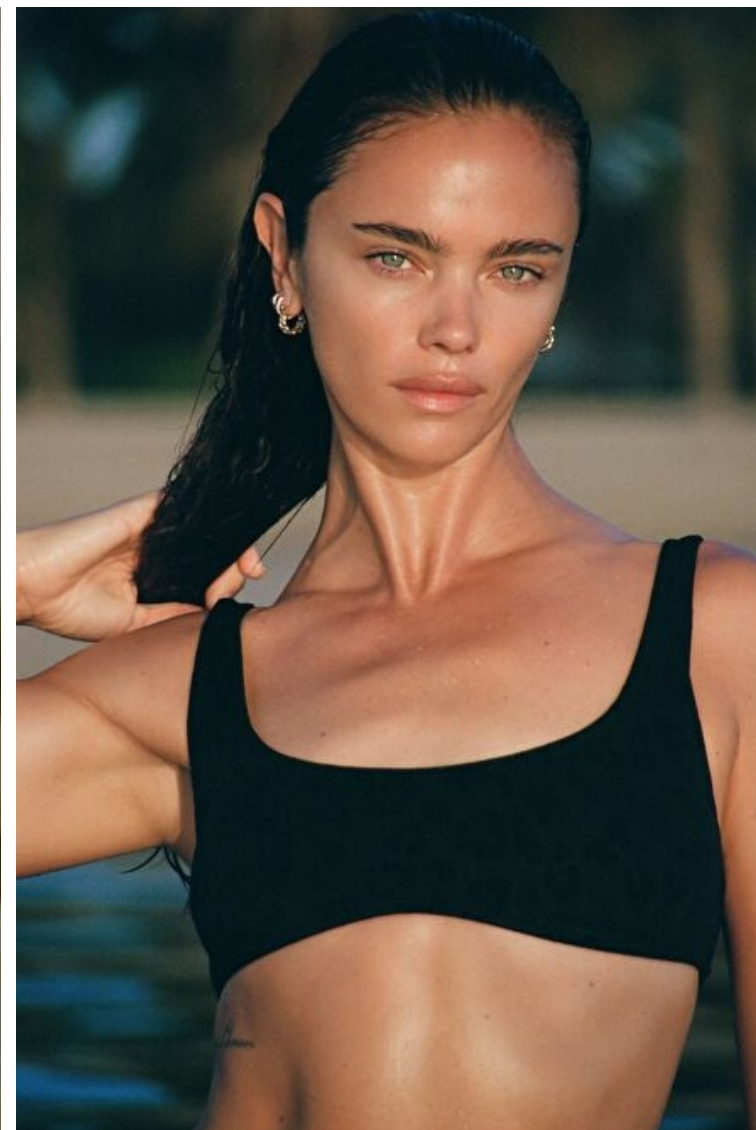

Select

MODEL MANAGEMENT

2nd floor, 77 ST. Martins Lane, London, 00000, England, United Kingdom

Phone: +44 20 7299 1300 Fax: +44 20 7299 1385 Email: info@selectmodel.com Website: <https://www.selectmodel.com/>

Jena Goldsack

Height 175cm / 5' 9.0"

Size EU/US 34 / 4

Bust 81cm / 32"

Waist 61cm / 24"

Hips 89cm / 35"

Shoes EU/US/UK 40 / 9 / 7

Eyes Blue

Hair Dark brown