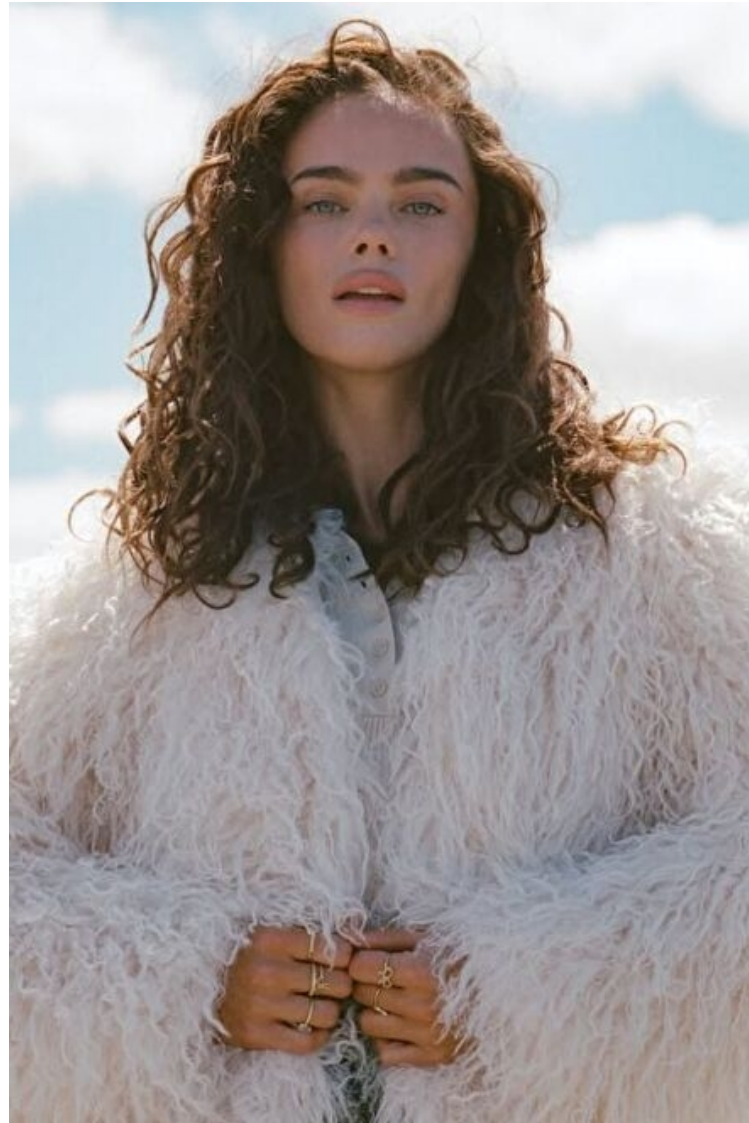

Jena Goldsack

Height 175cm / 5' 9.0"

Size EU/US 34 / 4

Bust 81cm / 32"

Waist 61cm / 24"

Hips 89cm / 35"

Shoes EU/US/UK 40 / 9 / 7

Eyes Blue

Hair Dark brown