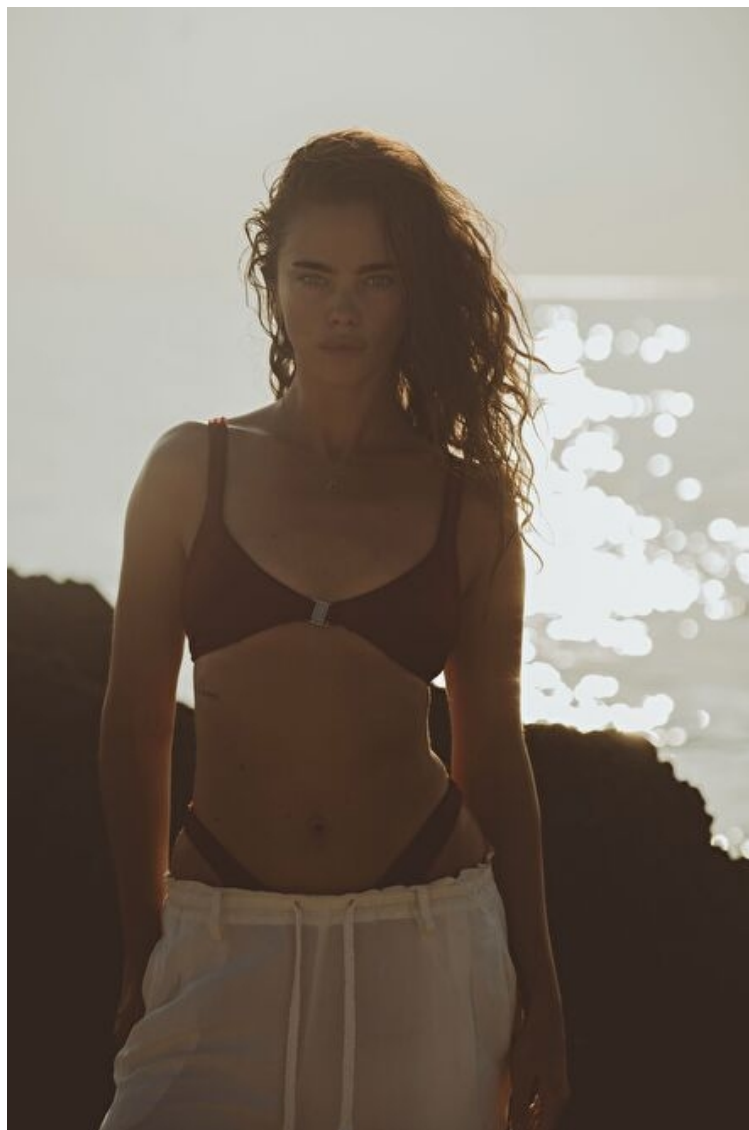

Jena Goldsack

Height 175cm / 5' 9.0"

Size EU/US 34 / 4

Bust 81cm / 32"

Waist 61cm / 24"

Hips 89cm / 35"

Shoes EU/US/UK 40 / 9 / 7

Eyes Blue

Hair Dark brown