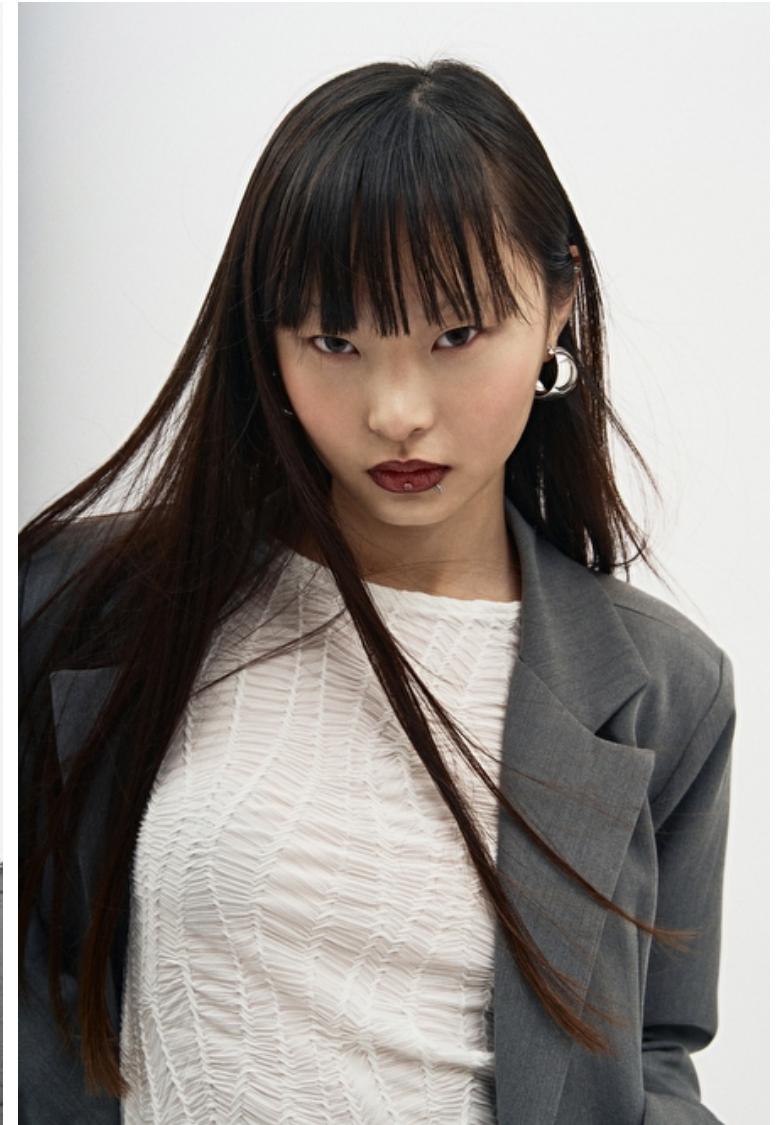

Yue

Height 175cm / 5' 9.0"

Bust 76cm / 30"

Waist 58cm / 23"

Hips 91cm / 36"

Shoes EU/US/UK 39 / 8 / 6

Eyes Black

Hair Black