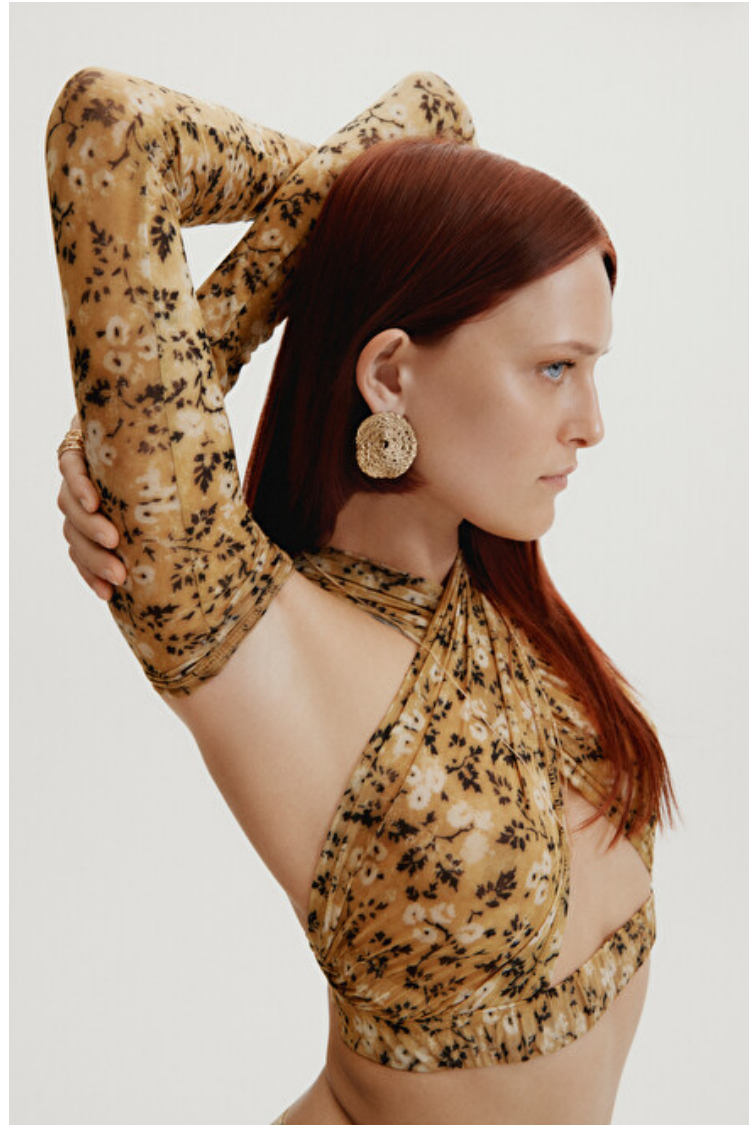

Select

MODEL MANAGEMENT

2nd floor, 77 ST. Martins Lane, London, 00000, England, United Kingdom

Phone: +44 20 7299 1300 Fax: +44 20 7299 1385 Email: info@selectmodel.com Website: <https://www.selectmodel.com/>

JIP BOXSTART

Height 178cm / 5' 10.0"

Bust 81cm / 32"

Hips 89cm / 35"

Waist 63cm / 25"

Shoes EU/US/UK 40 / 9 / 7

Hair Brown

Hair length 4

Eyes Blue grey