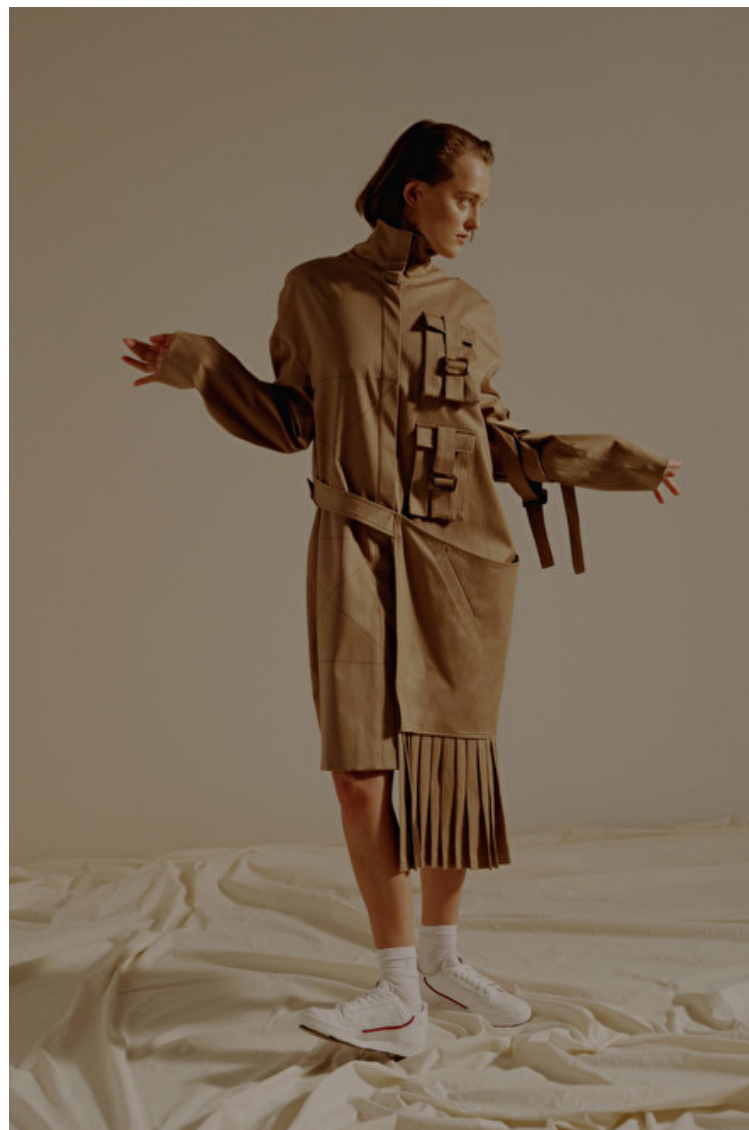

JIP BOXSTART

Height 178cm / 5' 10.0"

Bust 81cm / 32"

Hips 89cm / 35"

Waist 63cm / 25"

Shoes EU/US/UK 40 / 9 / 7

Hair Brown

Hair length 4

Eyes Blue grey