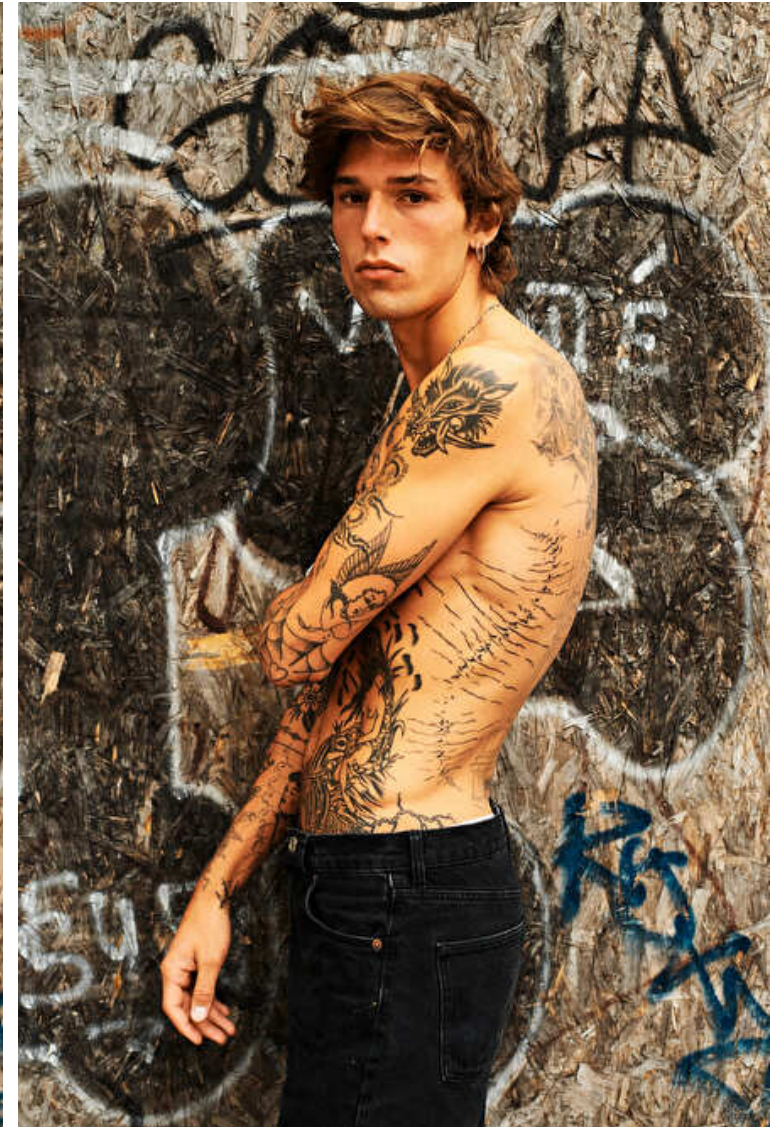

Select

MODEL MANAGEMENT

2nd floor, 77 ST. Martins Lane (entrance on Cranbourn Street) , London, WC2N 4AA, England, United Kingdom
Phone: +44 (0) 20 7299 1322 **Fax:** +44 (0) 20 7299 1386 **Email:** info@selectmodel.com **Website:** https://www.selectmodel.com/

JONAS HALVORSEN

Height 190cm / 6' 3.0"

Chest 95cm / 37.5"

Waist 76cm / 30"

Hips 81cm / 32"

Shoes EU/US/UK 45 / 12 / 10.5

Eyes Brown

Hair Brown

Inseam 91cm / 36"

Neck 35cm / 14"

Sleeve 65cm / 25.5"