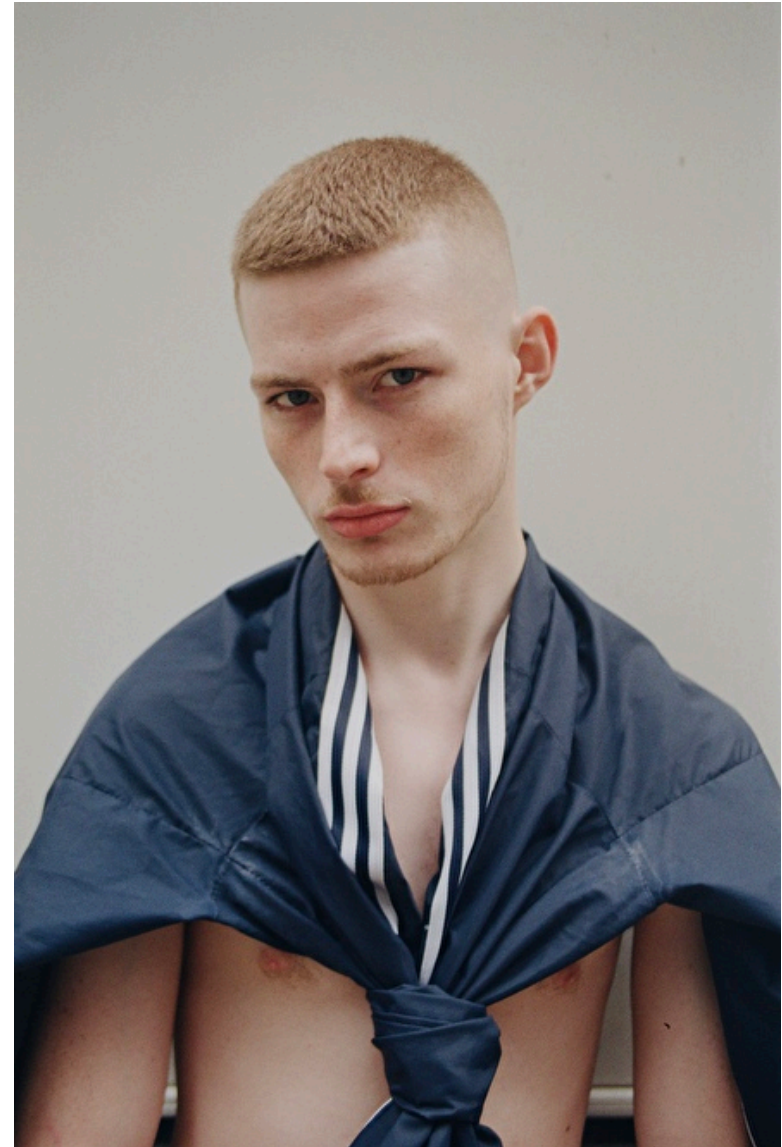

JORDZ

Height 185cm / 6' 1.0"

Chest 94cm / 37"

Waist 76cm / 30"

Hips 81cm / 32"

Shoes EU/US/UK 45.5 / 12.5 / 10.5

Eyes Blue

Hair Red

Hair length 3