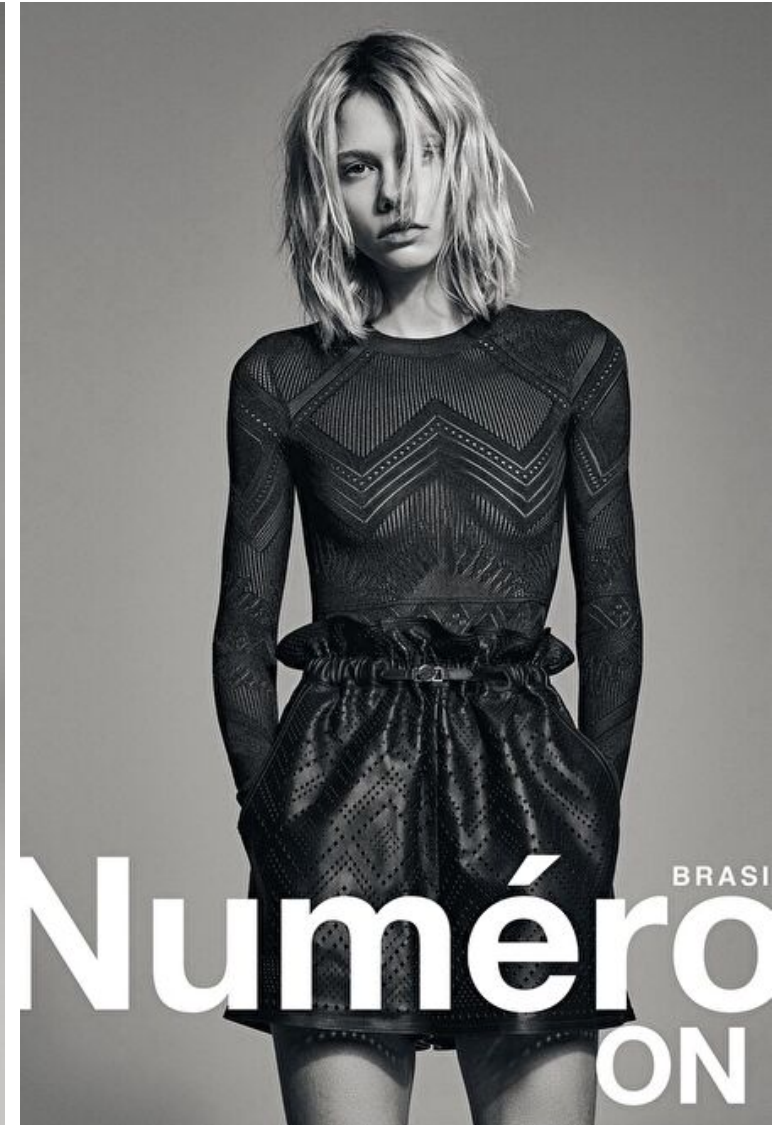

## JULIA BAUMGARTNER

Height 176cm / 5' 9.5"

Bust 78cm / 30.5"

Waist 59cm / 23"

Hips 87cm / 34.5"

Shoes EU/US/UK 40.5 / 9.5 / 7

Eyes Blue green

Hair Blond