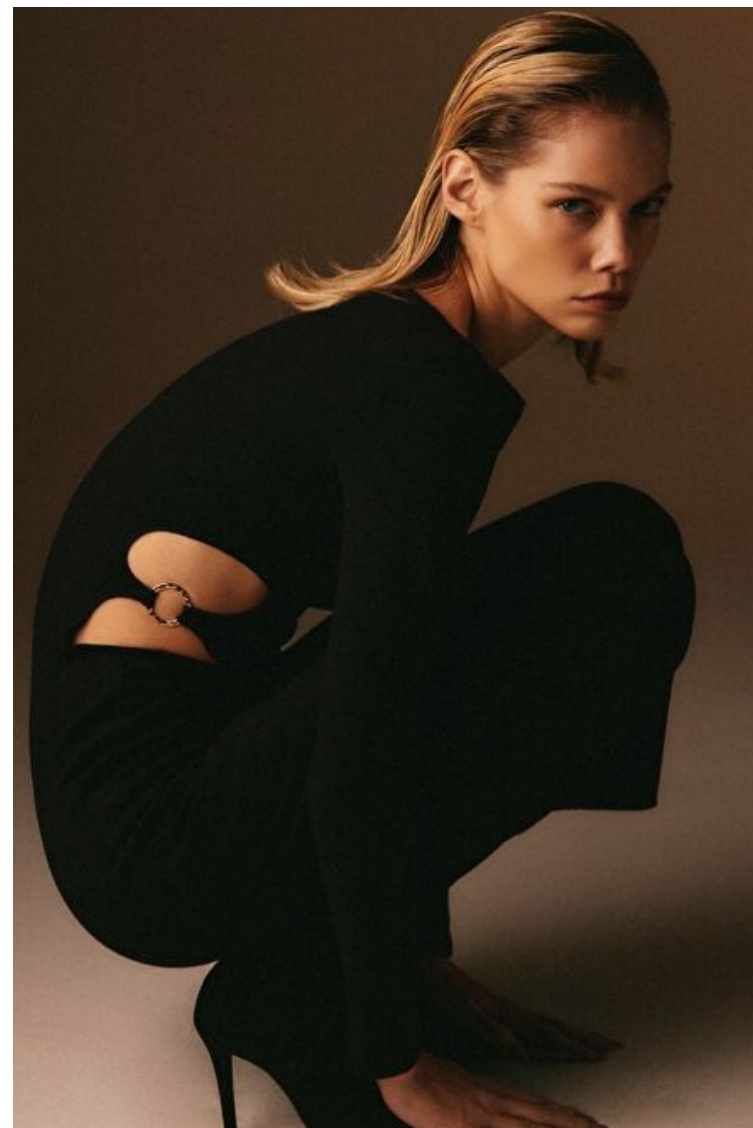

## JULIA BAUMGARTNER

Height 176cm / 5' 9.5"

Bust 78cm / 30.5"

Waist 59cm / 23"

Hips 87cm / 34.5"

Shoes EU/US/UK 40.5 / 9.5 / 7

Eyes Blue green

Hair Blond