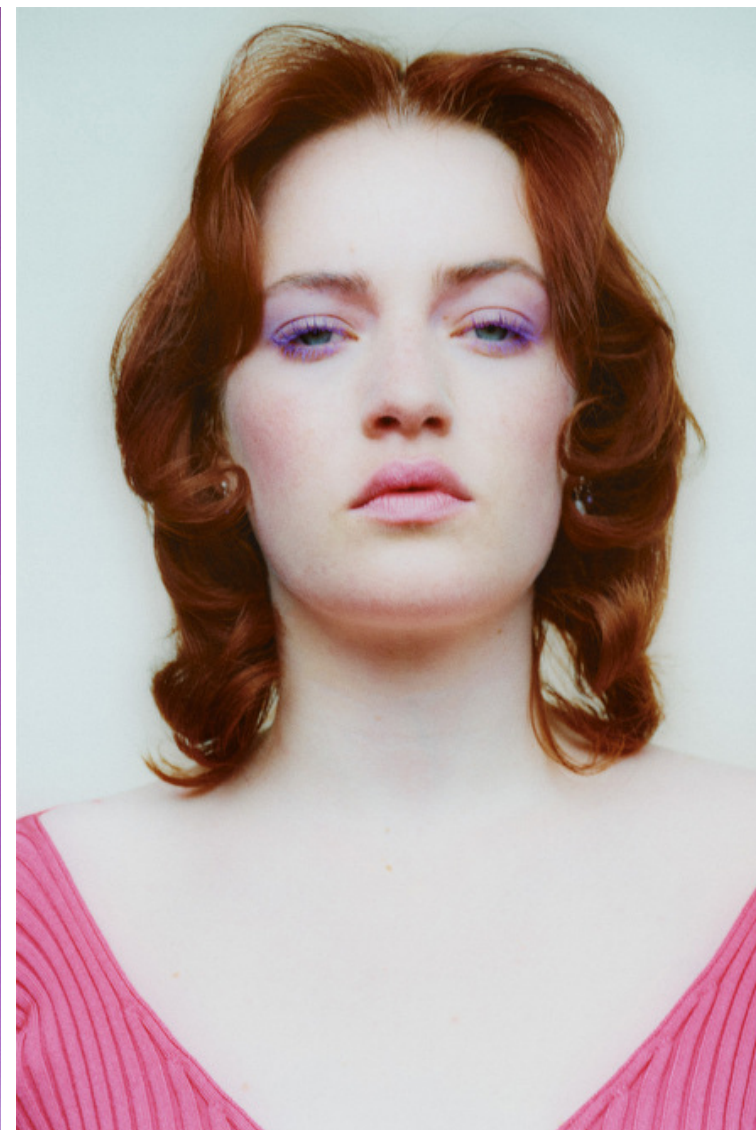

JULIA CAMPBELL- GILLIES

Height 170cm / 5' 7.0"

Size EU/US 40 / 10

Bust 85cm / 33.5"

Waist 66cm / 26"

Hips 98cm / 38.5"

Shoes EU/US/UK 40 / 9 / 7

Cup B