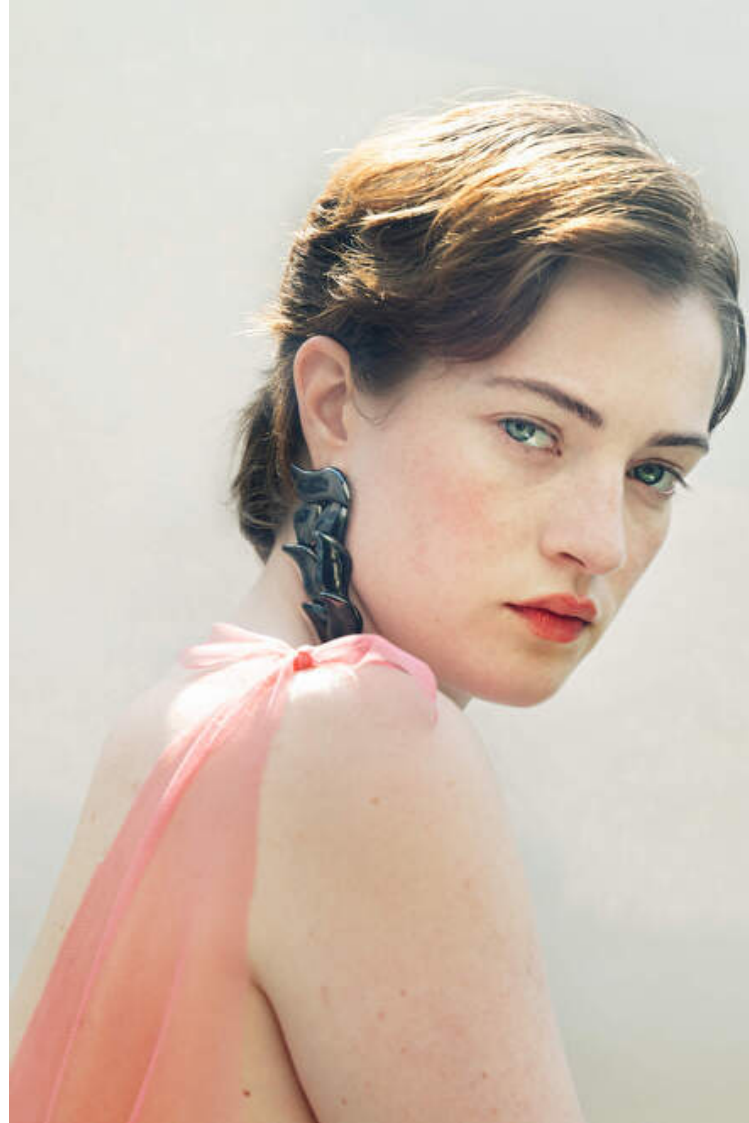

JULIA CAMPBELL- GILLIES

Height 170cm / 5' 7.0"

Size EU/US 40 / 10

Bust 85cm / 33.5"

Waist 66cm / 26"

Hips 98cm / 38.5"

Shoes EU/US/UK 40 / 9 / 7

Cup B