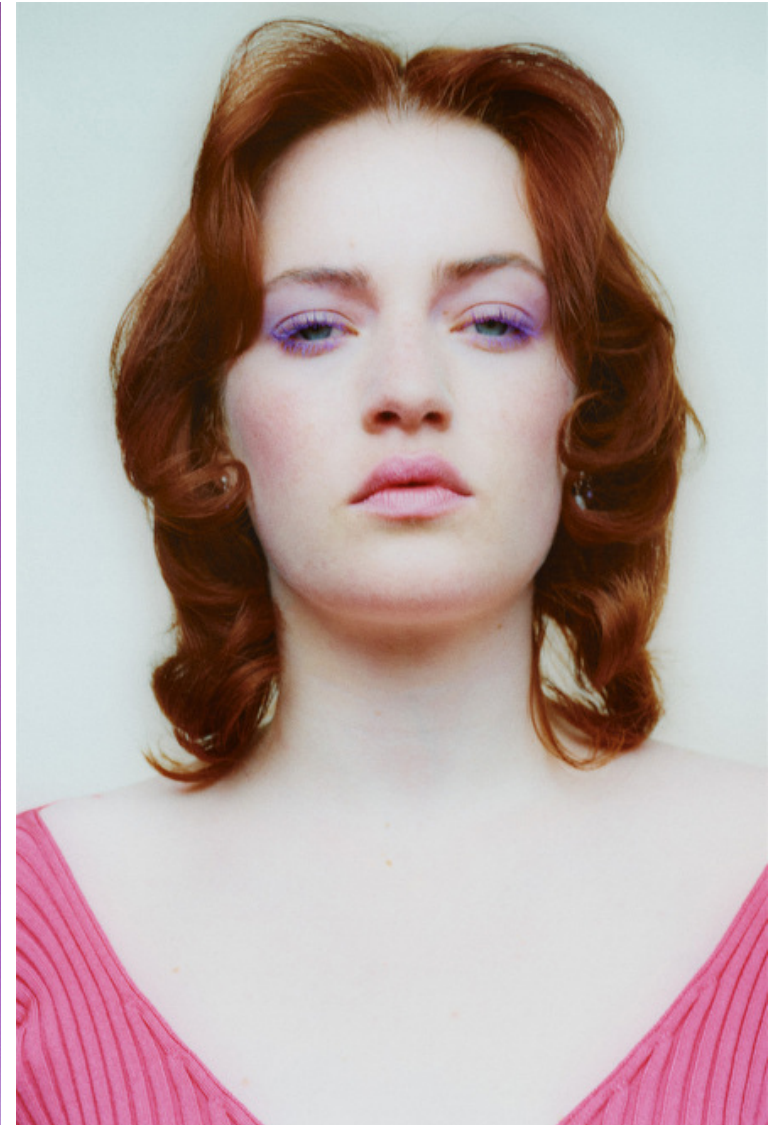

JULIA CAMPBELL- GILLIES

Height 170cm / 5' 7.0"

Size EU/US 40 / 10

Bust 83cm / 32.5"

Waist 62cm / 24.5"

Hips 97cm / 38"

Shoes EU/US/UK 39 / 8 / 6

Cup B