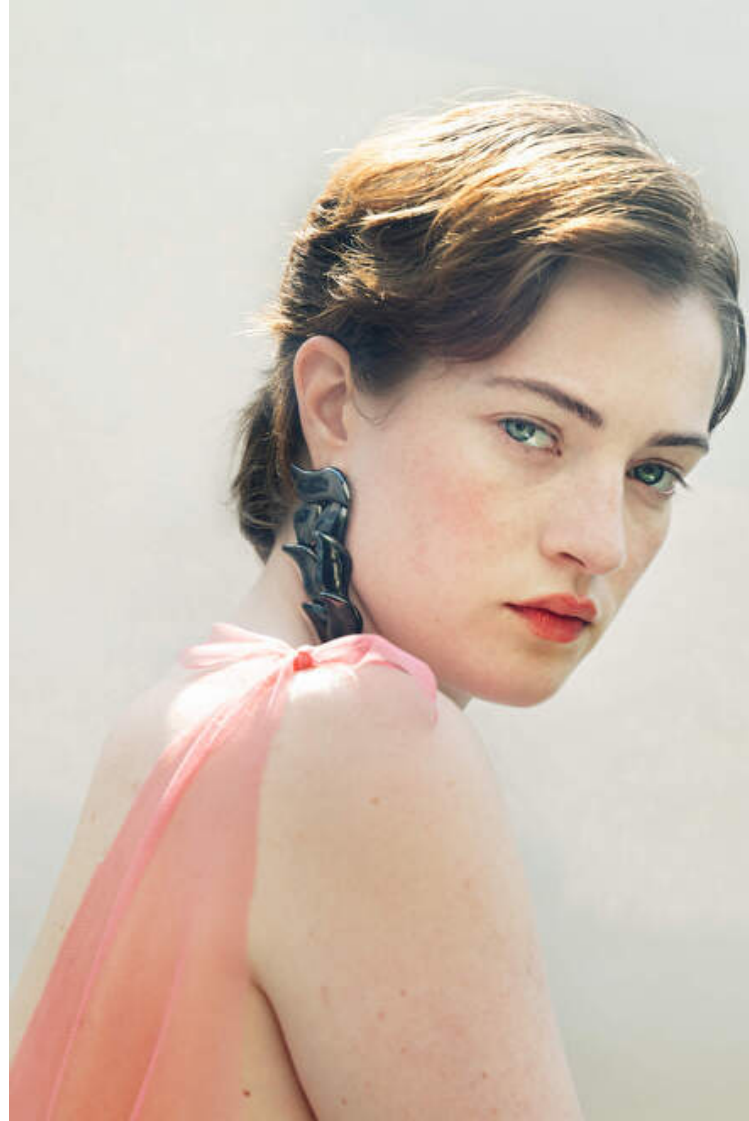

## JULIA CAMPBELL- GILLIES

Height 170cm / 5' 7.0"

Size EU/US 40 / 10

Bust 83cm / 32.5"

Waist 62cm / 24.5"

Hips 97cm / 38"

Shoes EU/US/UK 39 / 8 / 6

Cup B