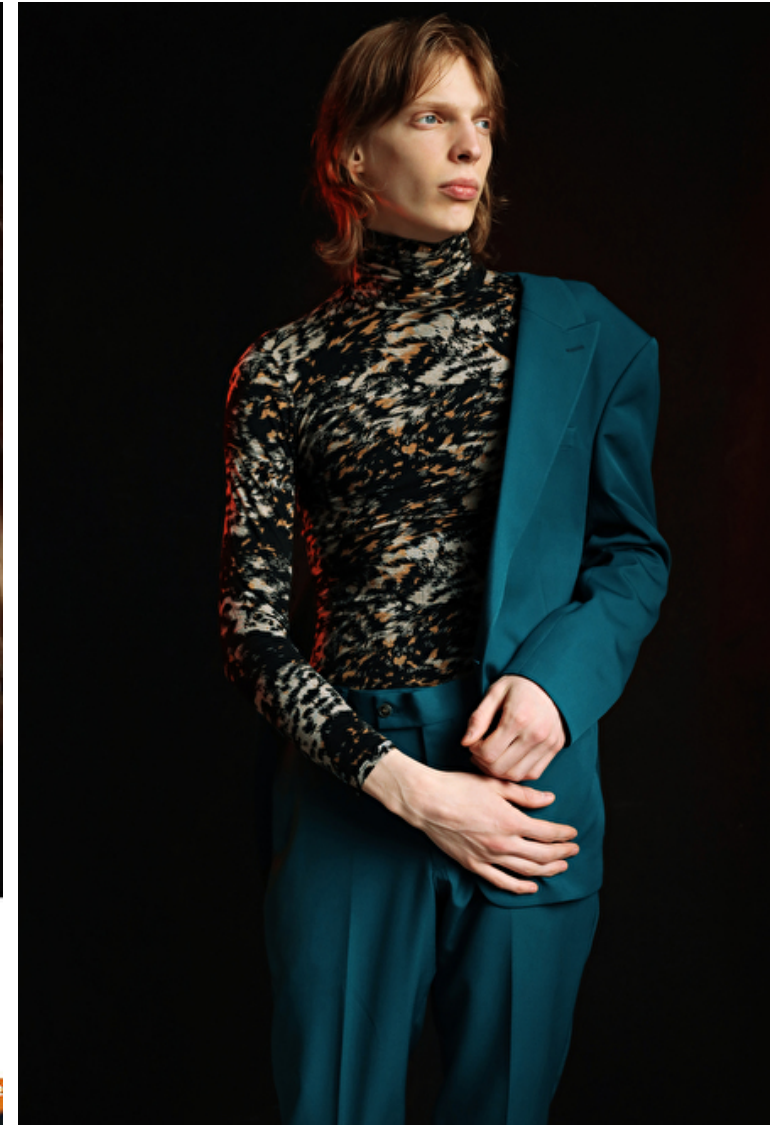

Justas

Height 188cm / 6' 2.0"

Chest 90cm / 35.5"

Waist 73cm / 28.5"

Hips 91cm / 36"

Shoes EU/US/UK 47 / 13.5 / 12

Eyes Blue

Hair Brown