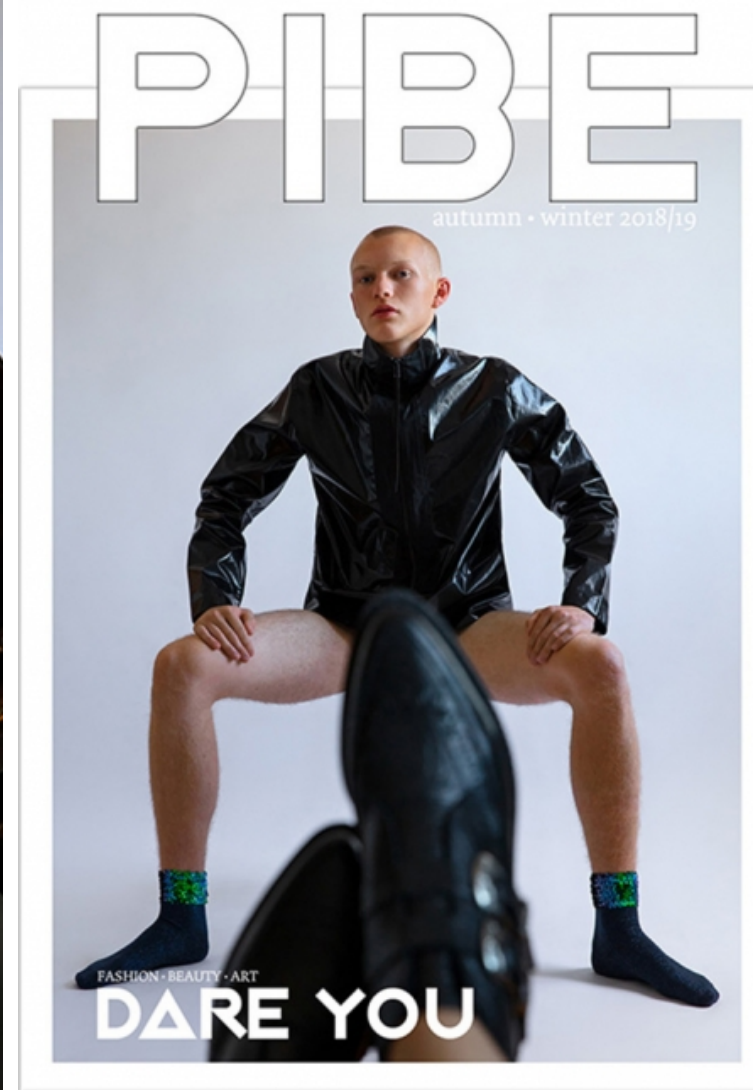

Select

MODEL MANAGEMENT

2nd floor, 77 ST. Martins Lane (entrance on Cranbourn Street) , London, WC2N 4AA, England, United Kingdom
Phone: +44 (0) 20 7299 1322 **Fax:** +44 (0) 20 7299 1386 **Email:** info@selectmodel.com **Website:** https://www.selectmodel.com/

KALLE MEYER

Height 181cm / 5' 11.5"

Chest 83cm / 32.5"

Hips 91cm / 36"

Waist 71cm / 28"

Shoes EU/US/UK 43.5 / 10.5 / 9

Inseam 79cm / 31"

Neck 36cm / 14"

Hair Platinum blond

Hair length 5

Eyes Blue