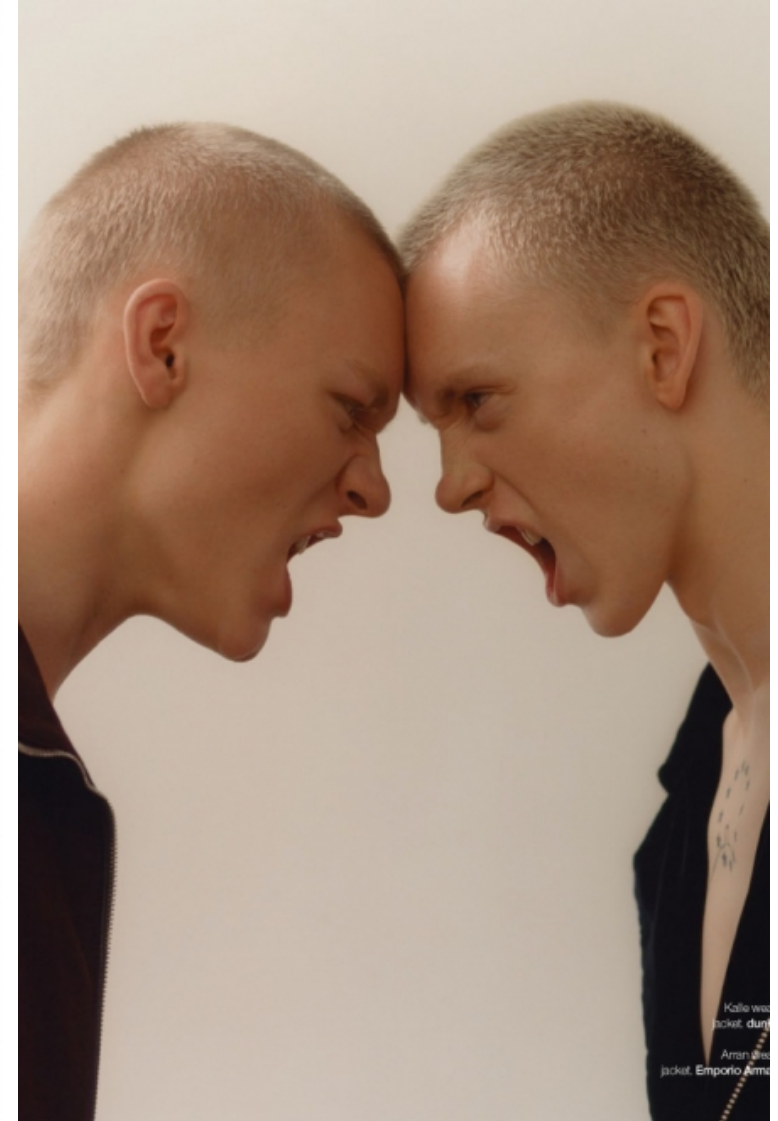

Shoes EU/US/UK 43.5 / 10.5 / 9

Inseam 79cm / 31"

Neck 36cm / 14"

Hair Platinum blond

Hair length 5

Eyes Blue

suit: Stella McCartney
shirt + tie: Simon Carter
shoes: R.M. Williams
brooch: Slim Barrett

Kalle wearing
jacket, dup
Amari
jacket, Emporio Armani