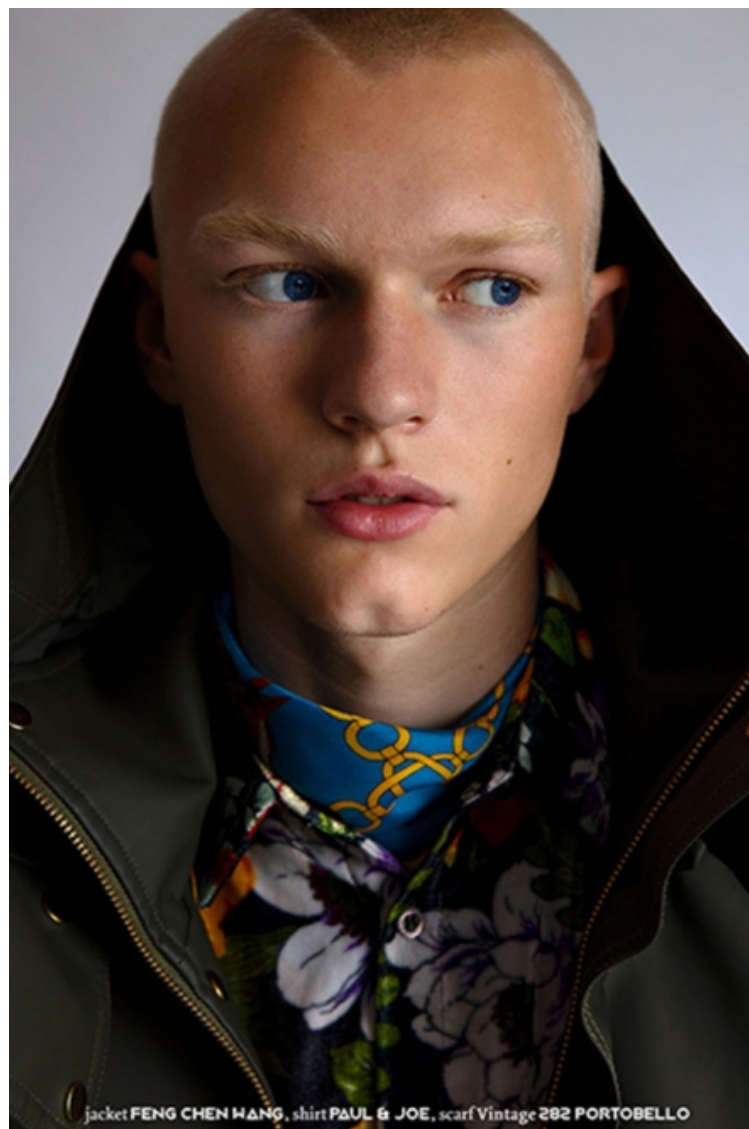

Select

MODEL MANAGEMENT

2nd floor, 77 ST. Martins Lane (entrance on Cranbourn Street) , London, WC2N 4AA, England, United Kingdom
Phone: +44 (0) 20 7299 1322 **Fax:** +44 (0) 20 7299 1386 **Email:** info@selectmodel.com **Website:** https://www.selectmodel.com/

KALLE MEYER

Height 181cm / 5' 11.5"

Chest 83cm / 32.5"

Hips 91cm / 36"

Waist 71cm / 28"

Shoes EU/US/UK 43.5 / 10.5 / 9

Inseam 79cm / 31"

Neck 36cm / 14"

Hair Platinum blond

Hair length 5

Eyes Blue

Jacket FENG CHEN WANG, shirt PAUL & JOE, scarf Vintage 282 PORTOBELLO