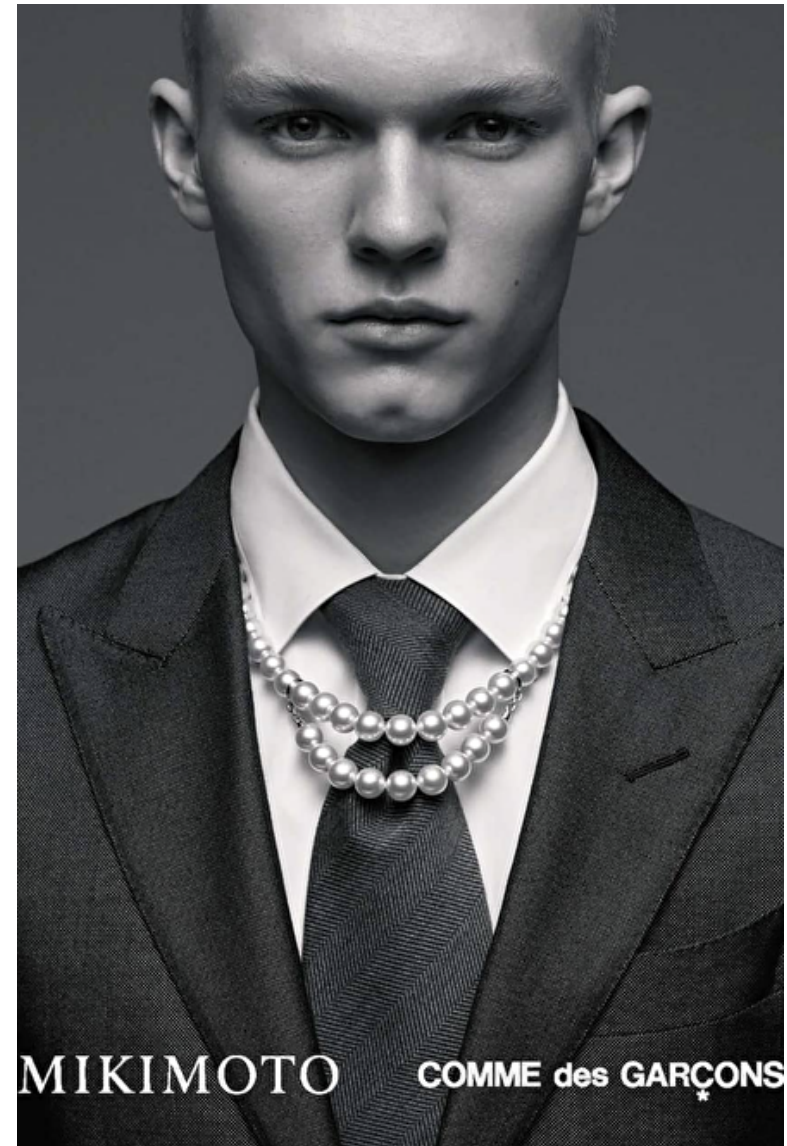

Hair Platinum blond

Hair length 5

Eyes Blue

KALLE MEYER

Height 181cm / 5' 11.5"

Chest 83cm / 32.5"

Hips 91cm / 36"

Waist 71cm / 28"