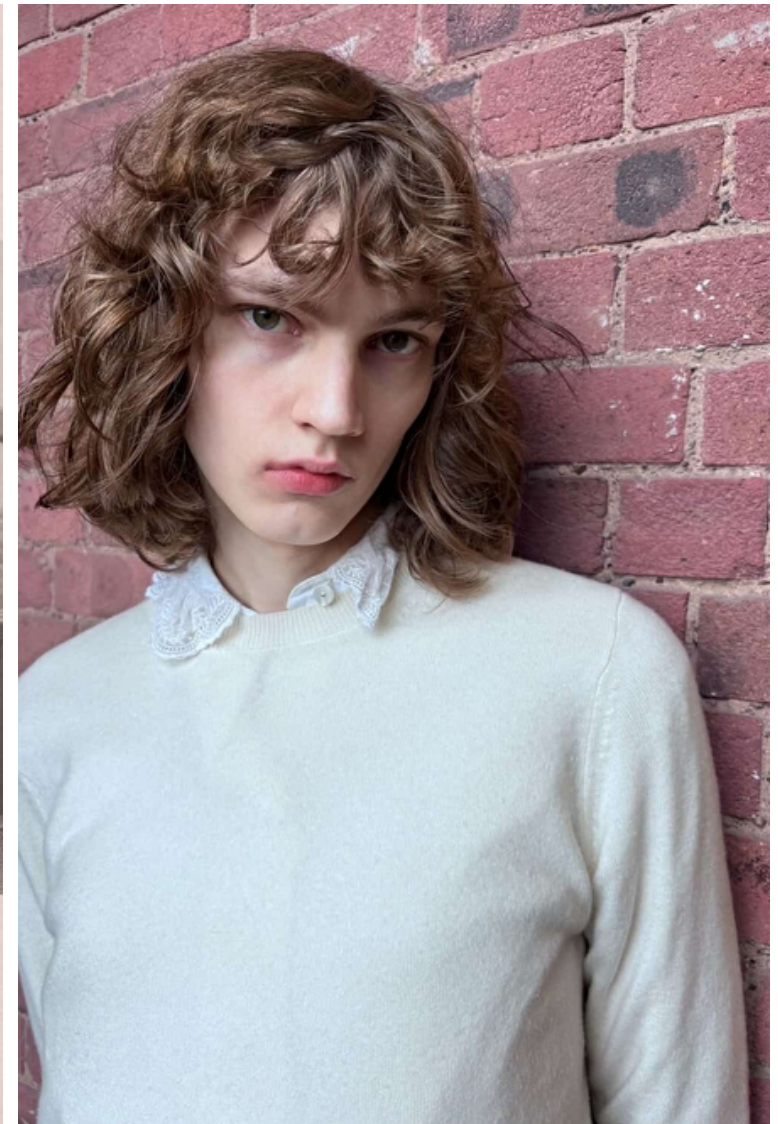

Select

MODEL MANAGEMENT

2nd floor, 77 ST. Martins Lane, London, 00000, England, United Kingdom
Phone: +44 20 7299 1300 Fax: +44 20 7299 1385 Email: info@selectmodel.com Website: https://www.selectmodel.com/

KATHERINE VINTEN

Height 181cm / 5' 11.5"

Bust 84cm / 33"

Waist 64cm / 25"

Hips 89cm / 35"

Shoes EU/US/UK 41.5 / 10 / 8

Eyes Hazel

Hair Brown

Cup B