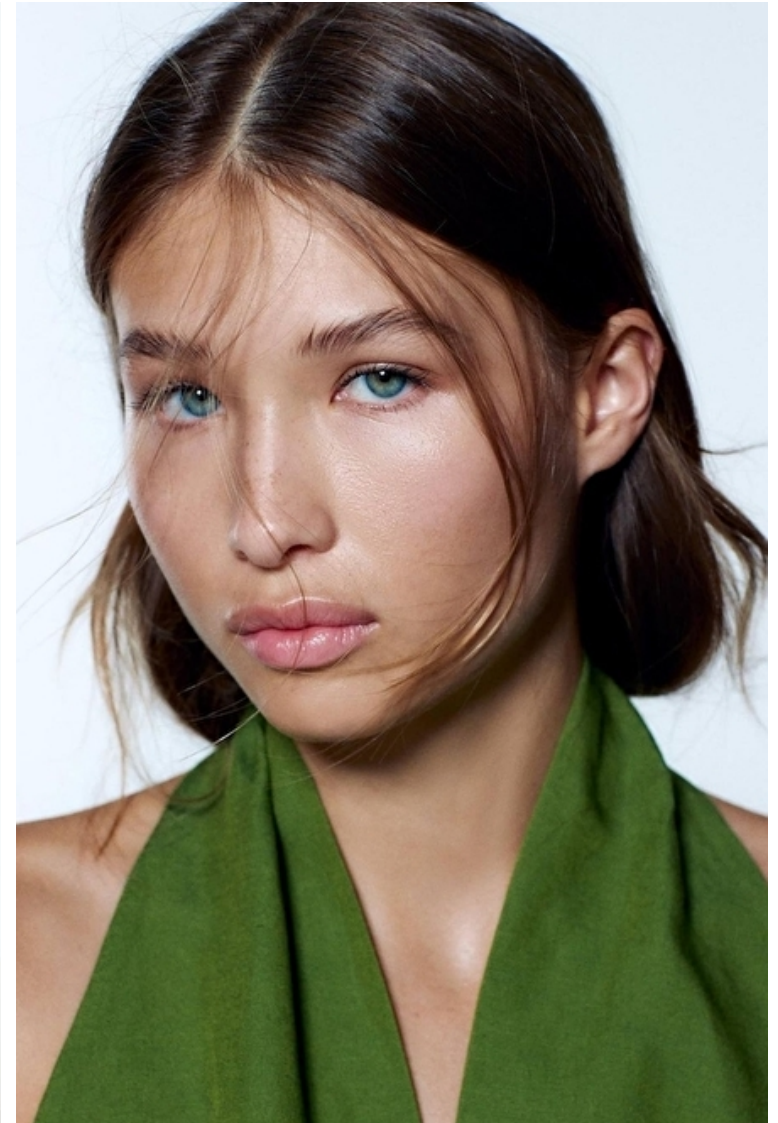

KATRIEL

Height 175cm / 5' 9.0"

Bust 81cm / 32"

Waist 64cm / 25"

Hips 90cm / 35.5"

Shoes EU/US/UK 40 / 9 / 7

Eyes Blue green

Hair Light brown