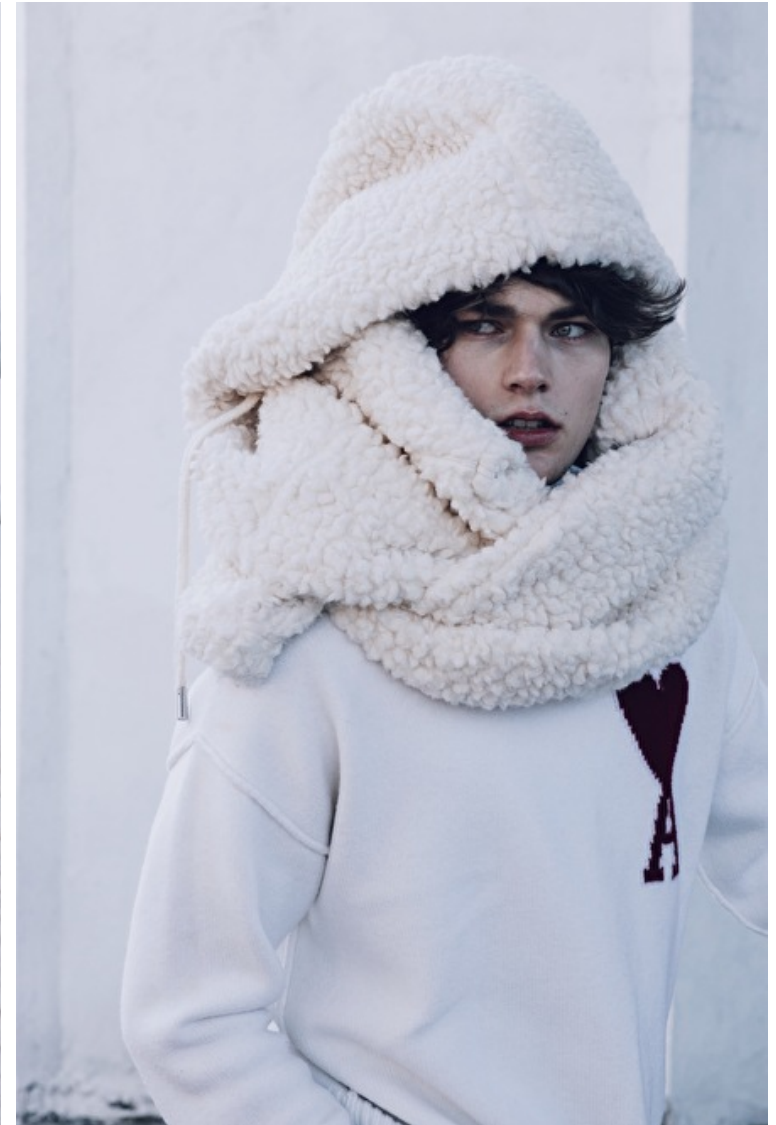

Hips 76cm / 30"

Shoes EU/US/UK 44.5 / 11.5 /
10

Eyes Green

Hair Brown

Inseam 80cm / 31.5"

Neck 38cm / 15"

Sleeve 69cm / 27"

Suit size 48cm / 38"