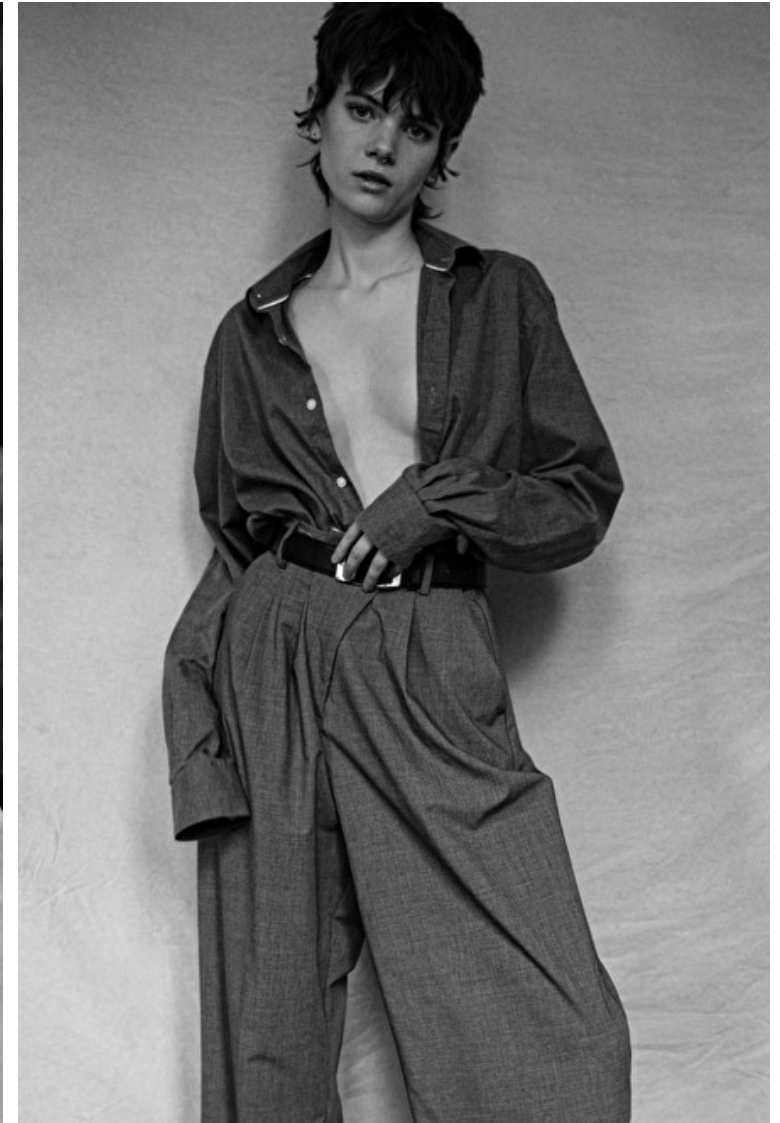

KIRSTY SHEARER

Height 170cm / 5' 7.0"

Bust 76cm / 30"

Hips 93cm / 36.5"

Waist 61cm / 24"

Shoes EU/US/UK 37 / 6.5 / 4

Size EU/US 34 / 4

Hair Brown

Eyes Blue