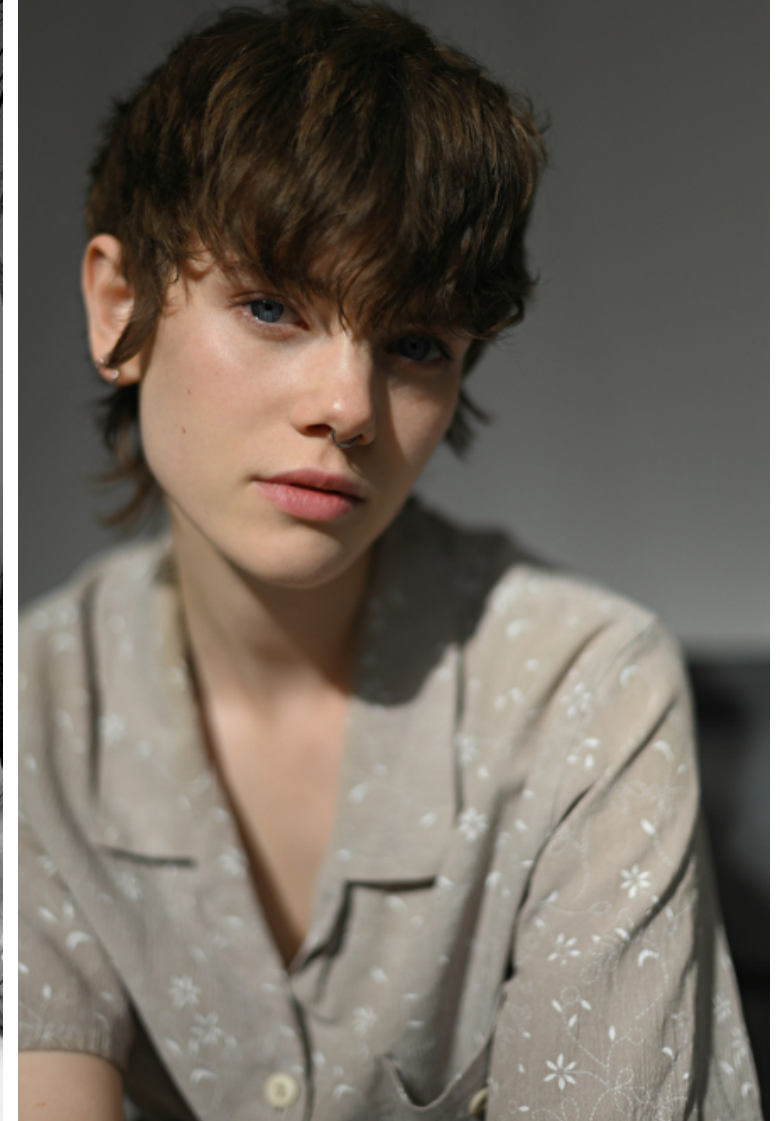

## KIRSTY SHEARER

Height 170cm / 5' 7.0"

Bust 76cm / 30"

Hips 93cm / 36.5"

Waist 61cm / 24"

Shoes EU/US/UK 37 / 6.5 / 4

Size EU/US 34 / 4

Hair Brown

Eyes Blue