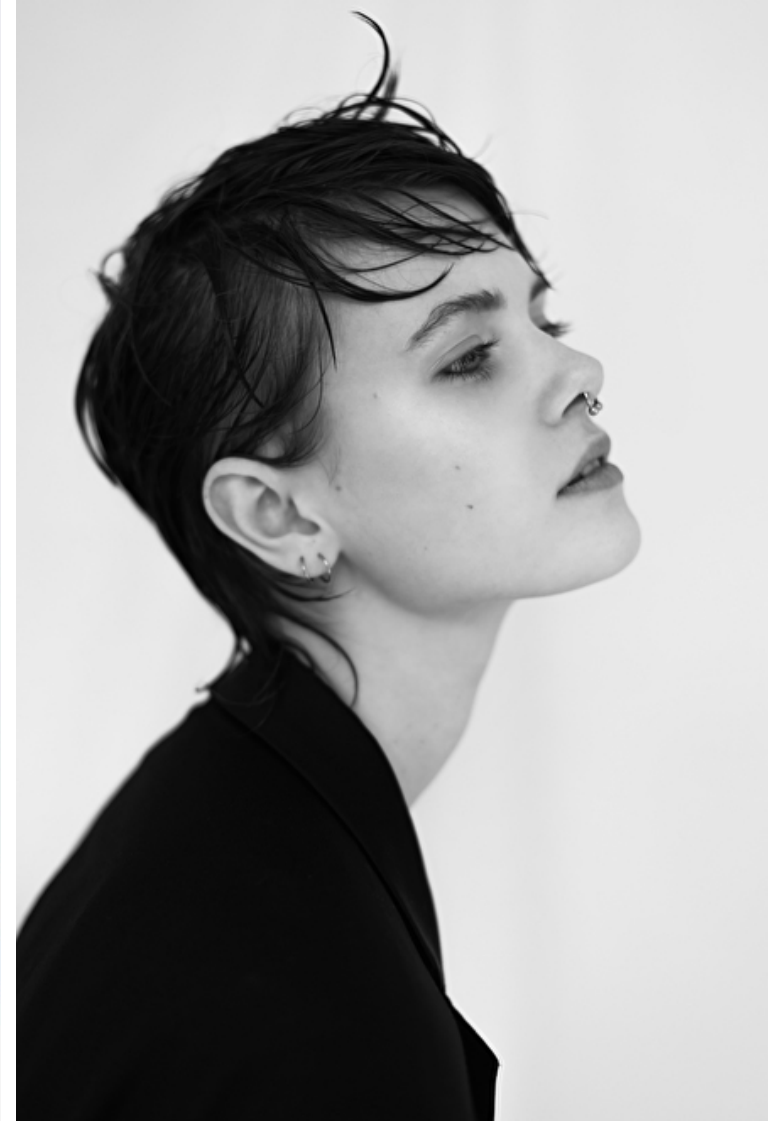

KIRSTY SHEARER

Height 170cm / 5' 7.0"

Bust 76cm / 30"

Hips 93cm / 36.5"

Waist 61cm / 24"

Shoes EU/US/UK 37 / 6.5 / 4

Size EU/US 34 / 4

Hair Brown

Eyes Blue