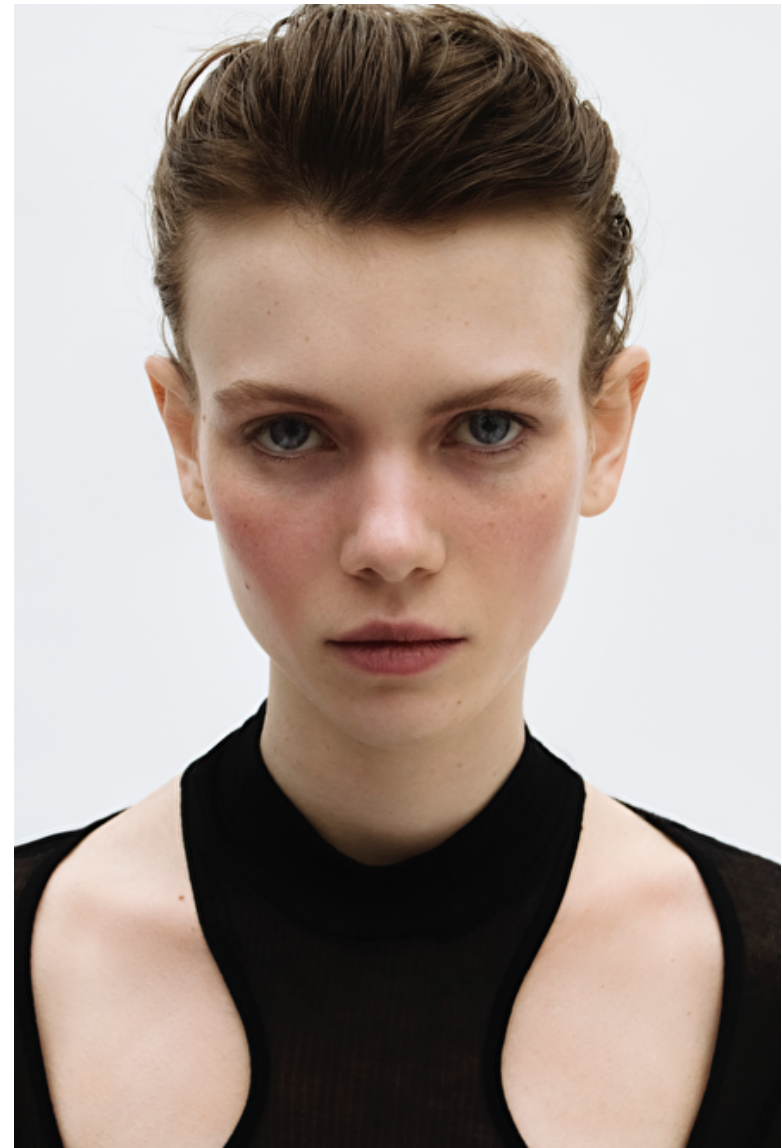

## KIRSTY SHEARER

Height 170cm / 5' 7.0"

Bust 76cm / 30"

Hips 93cm / 36.5"

Waist 61cm / 24"

Shoes EU/US/UK 37 / 6.5 / 4

Size EU/US 34 / 4

Hair Brown

Eyes Blue