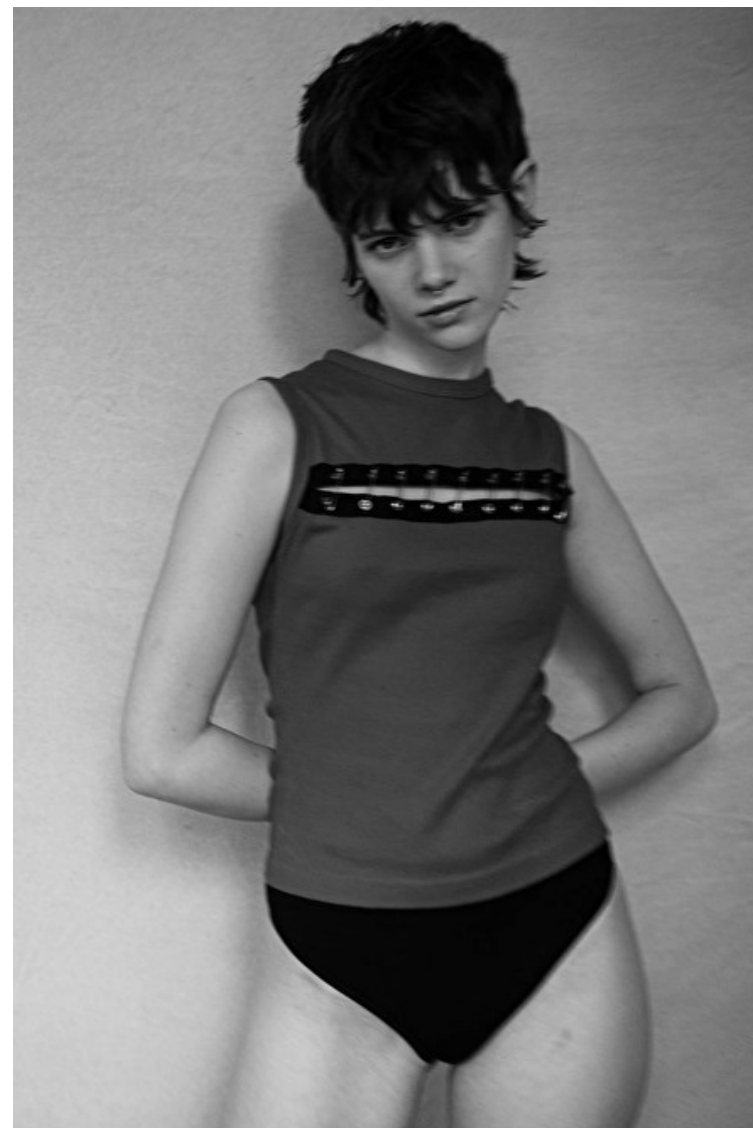

KIRSTY SHEARER

Height 170cm / 5' 7.0"

Bust 76cm / 30"

Hips 93cm / 36.5"

Waist 61cm / 24"

Shoes EU/US/UK 37 / 6.5 / 4

Size EU/US 34 / 4

Hair Brown

Eyes Blue