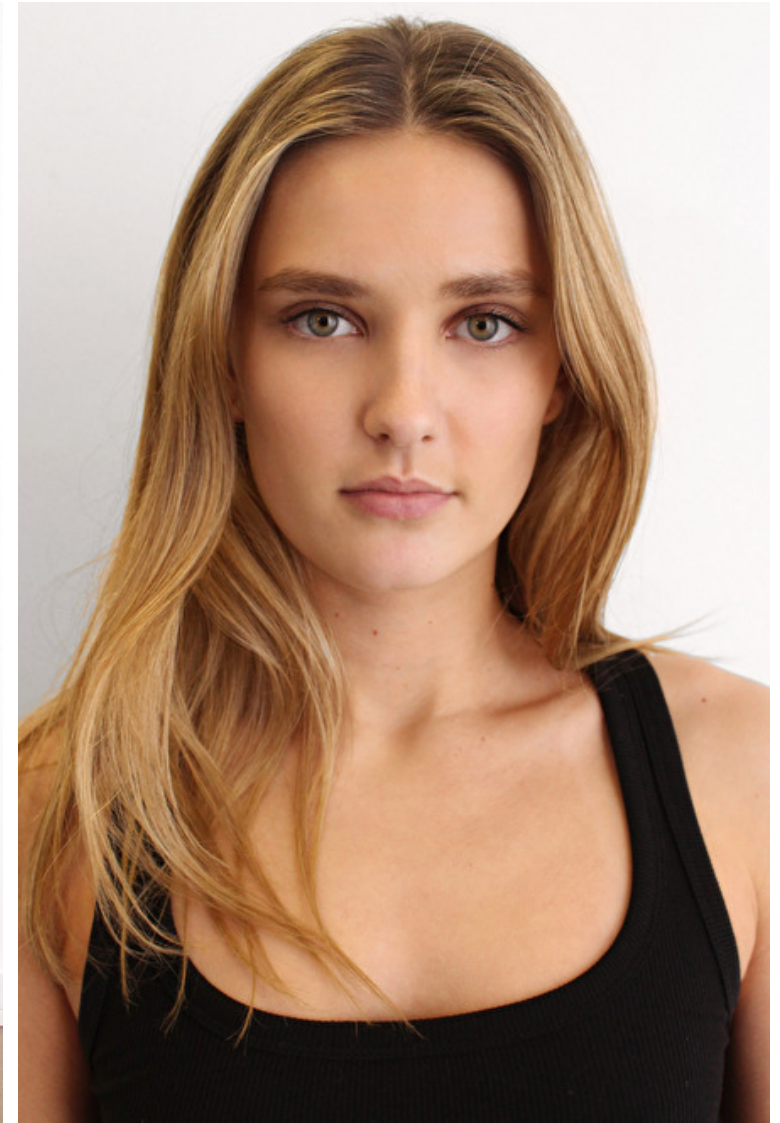

KITTY BRUNTON

Height 175cm / 5' 9.0"

Bust 80cm / 31.5"

Hips 93cm / 36.5"

Waist 64cm / 25"

Hair Blond

Hair length 2

Eyes Green brown

Shoes EU/US/UK 39.5 / 8.5 / 6

Cup A