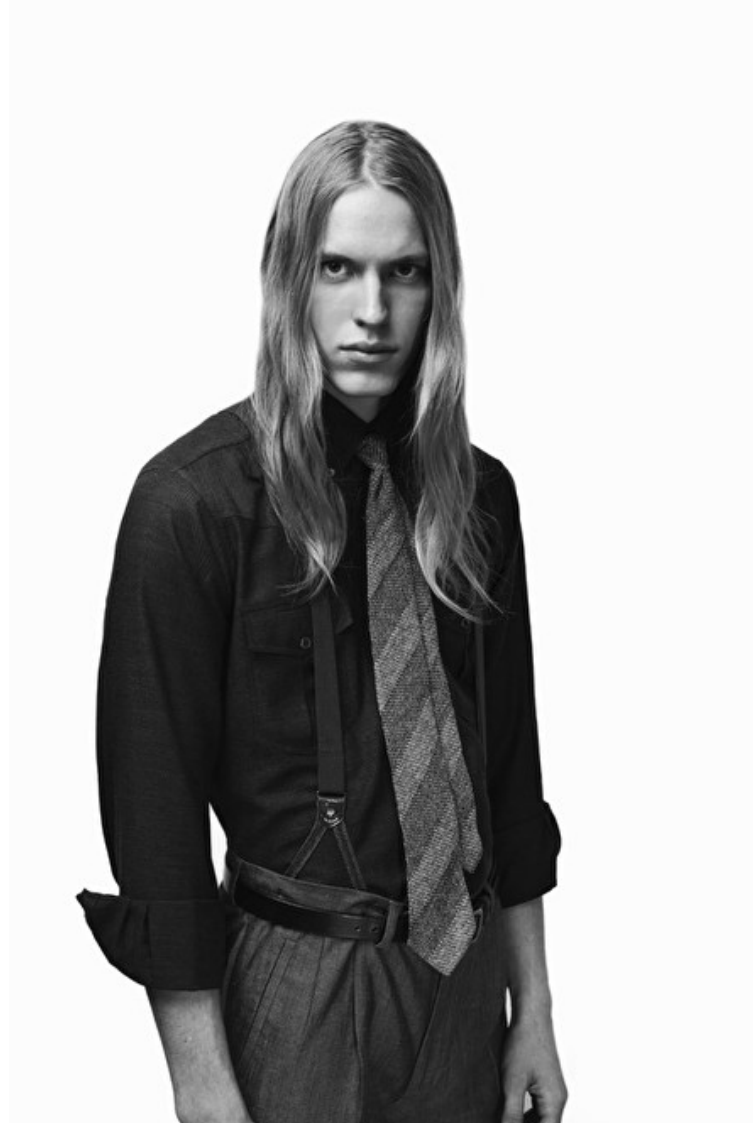

Hair Blond

Hair length 1

Eyes Blue