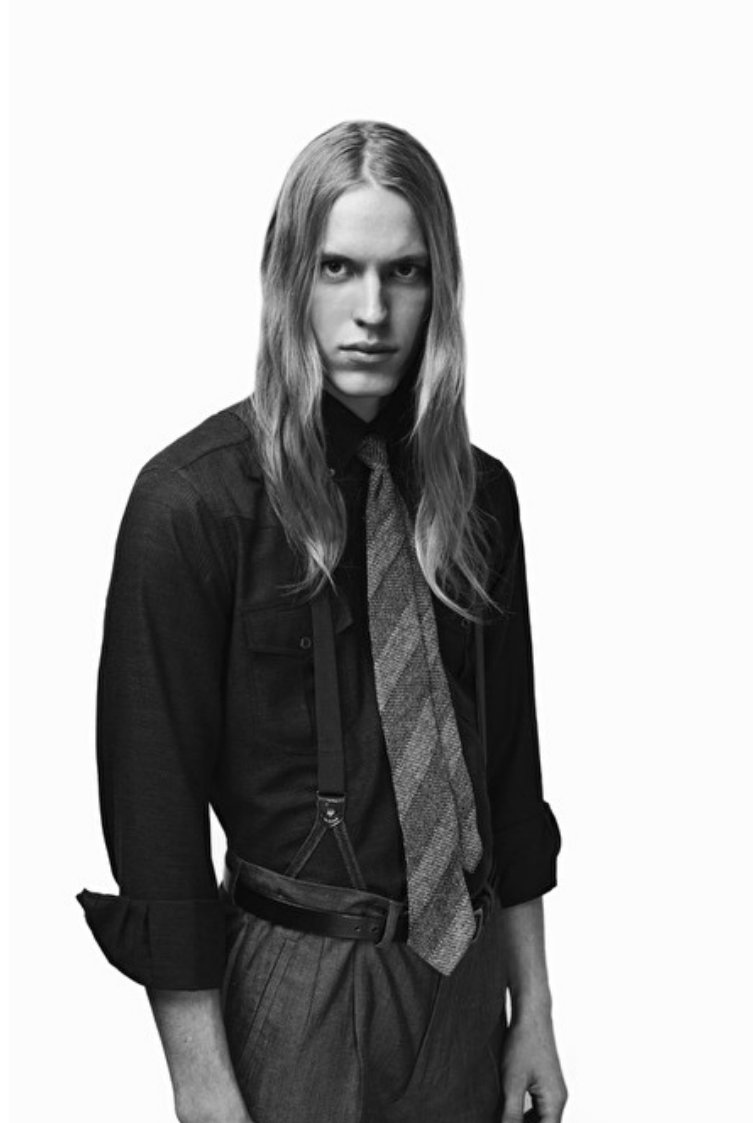

KRISTIANS JAKOVLEVS

Height 187cm / 6' 1.5"

Chest 97cm / 38"

Hips 99cm / 39"

Waist 81cm / 32"

Shoes EU/US/UK 45 / 12 / 10.5

Inseam 76cm / 30"

Neck 37cm / 14.5"

Hair Blond

Hair length 1

Eyes Blue