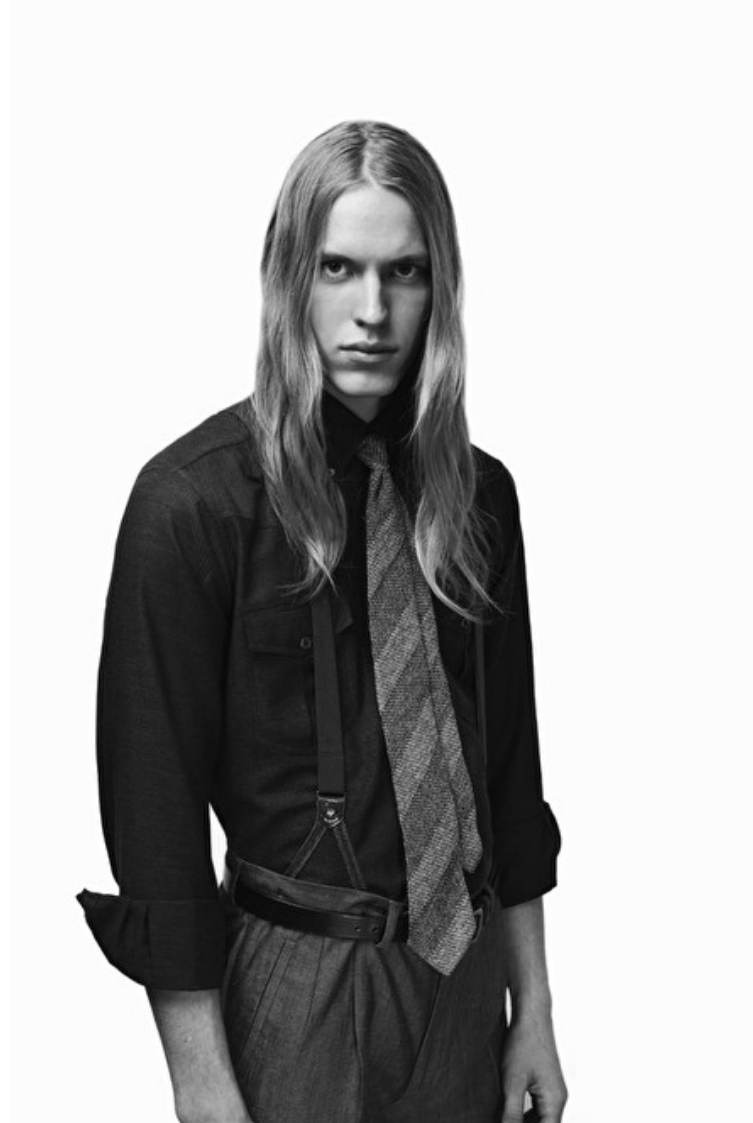

Hair Blond

Hair length 1

Eyes Blue