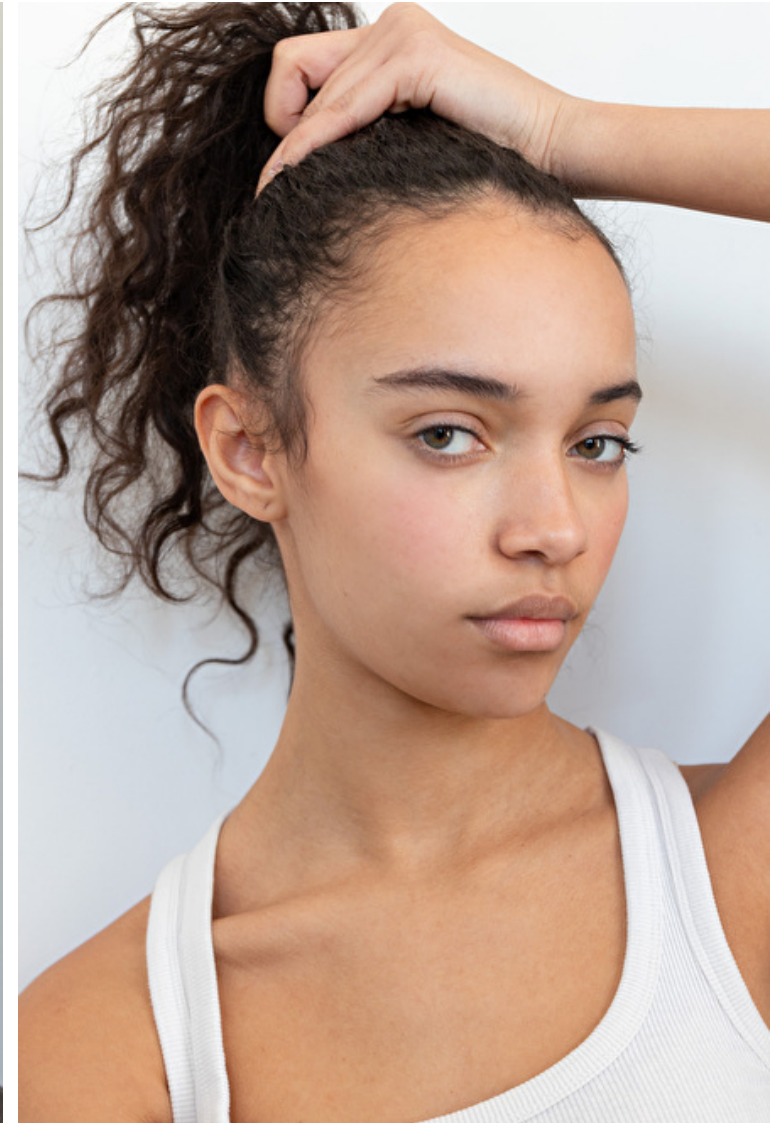

LAUREN JULIEN- BOX

Height 177cm / 5' 9.5"

Bust 77cm / 30.5"

Cup A

Hips 94cm / 37"

Waist 63cm / 25"

Shoes EU/US/UK 41 / 9.5 / 8

Size EU/US 34 / 4

Hair Dark brown

Hair length 2

Eyes Blue green