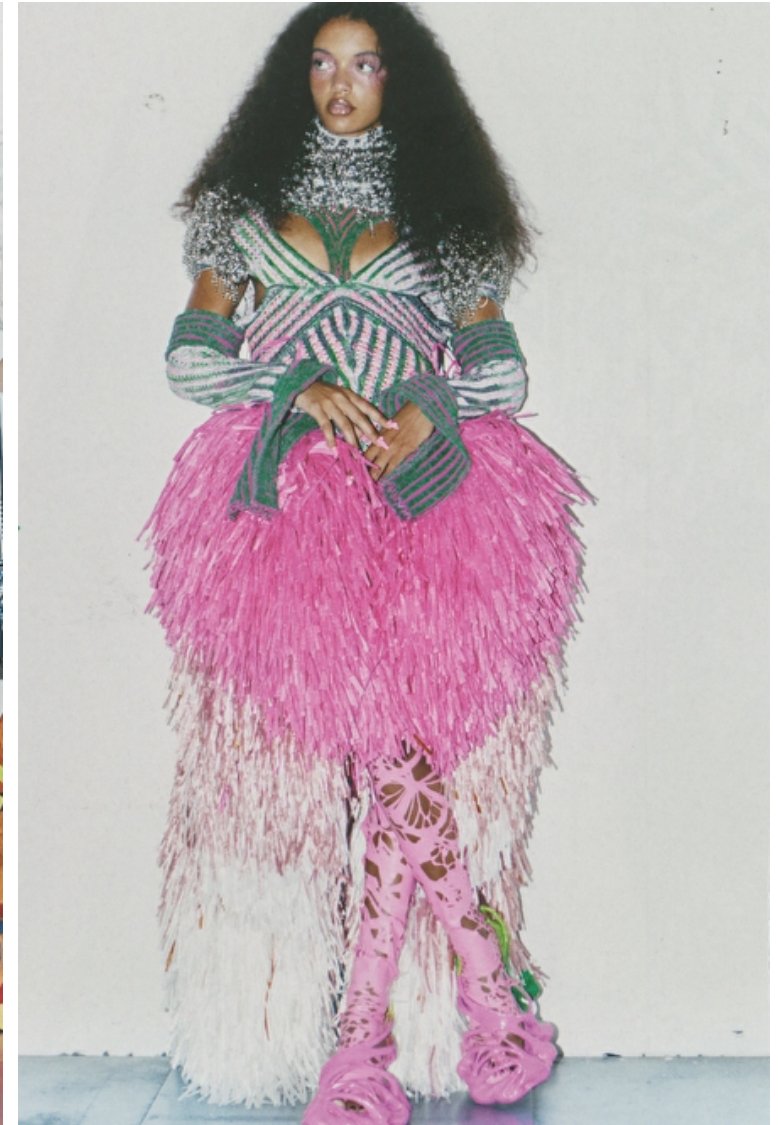

Cup A

Hips 92cm / 36"

Waist 63cm / 25"

Shoes EU/US/UK 41 / 9.5 / 8

Size EU/US 34 / 4

Hair Dark brown

Hair length 2

Eyes Blue green