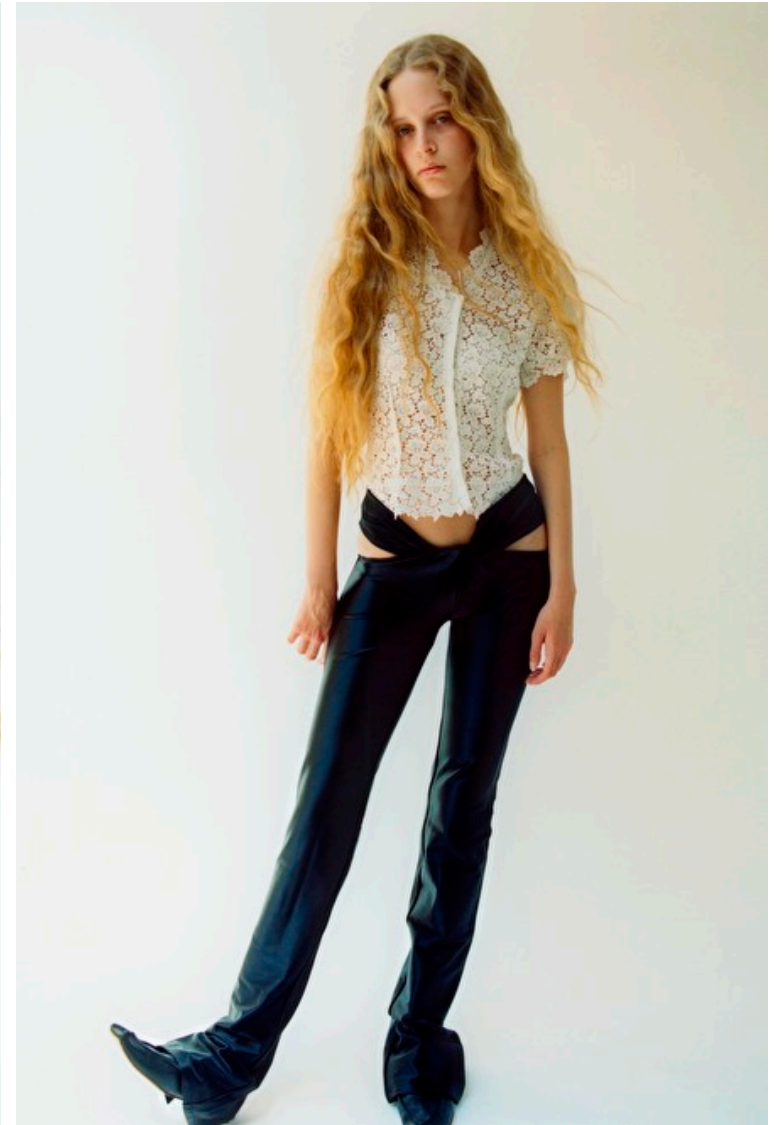

Lei Johnston

Height 177cm / 5' 9.5"

Bust 76cm / 30"

Waist 61cm / 24"

Hips 89cm / 35"

Shoes EU/US/UK 40.5 / 9.5 / 7

Eyes Blue green

Hair Blond