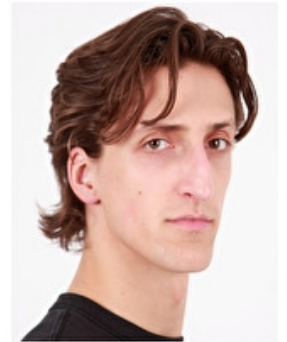

FILIP BLAZEVIC

Height 6'3/190
Chest 38.5/98

Waist 32/81

Hair Light Brown
Eyes Brown

Inside Leg 33/84
Shoes 11/46