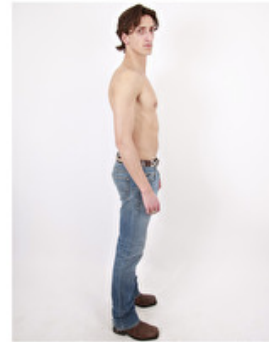

FILIP BLAZEVIC

Height 190cm / 6' 3.0"

Chest 98cm / 38.5"

Waist 81cm / 32"

Hips 92cm / 36"

Shoes EU/US/UK 46 / 12.5 / 11

Eyes Brown

Hair Light brown

Inseam 84cm / 33"

MODEL MANAGEMENT
Select

FILIP BLAZEVIC

Height 6'3/190
Chest 38.5/98

Waist 32/81

Hair Light Brown
Eyes Brown

Inside Leg 33/84
Shoes 11/46