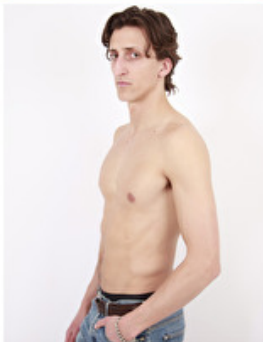

FILIP BLAZEVIC

Height 190cm / 6' 3.0"

Chest 98cm / 38.5"

Waist 81cm / 32"

Hips 92cm / 36"

Shoes EU/US/UK 46 / 12.5 / 11

Eyes Brown

Hair Light brown

Inseam 84cm / 33"

MODEL MANAGEMENT
Select

FILIP BLAZEVIC

Height 6'3/190
Chest 38.5/98

Waist 32/81

Hair Light Brown
Eyes Brown

Inside Leg 33/84
Shoes 11/46