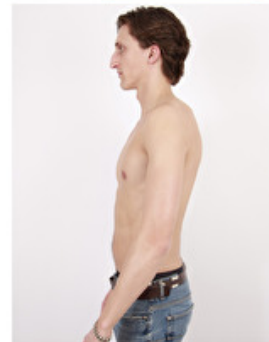

FILIP BLAZEVIC

Height 190cm / 6' 3.0"

Chest 98cm / 38.5"

Waist 81cm / 32"

Hips 92cm / 36"

Shoes EU/US/UK 46 / 12.5 / 11

Eyes Brown

Hair Light brown

Inseam 84cm / 33"

MODEL MANAGEMENT
Select

FILIP BLAZEVIC

Height 6'3/190
Chest 38.5/98

Waist 32/81

Hair Light Brown
Eyes Brown

Inside Leg 33/84
Shoes 11/46