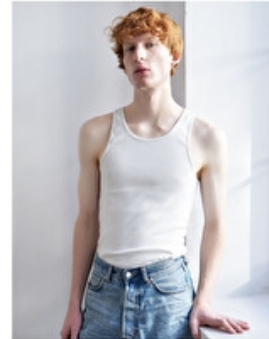

Leon Beck

Height 189cm / 6' 2.5"

Chest 88cm / 34.5"

Waist 73cm / 28.5"

Hips 93cm / 36.5"

Shoes EU/US/UK 44 / 11 / 9.5

Eyes Green

Hair Red

Neck 35cm / 14"

Select
MODEL MANAGEMENT

LEON BECK

Height 6'2.5/189 Waist 28.5/73

Hair Red

Shoes 9.5/44