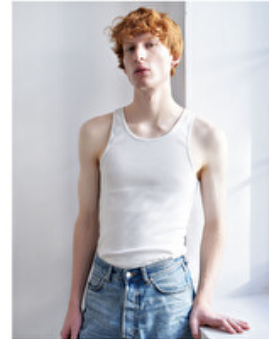

Leon Beck

Height 189cm / 6' 2.5"

Chest 88cm / 34.5"

Waist 73cm / 28.5"

Hips 93cm / 36.5"

Shoes EU/US/UK 44 / 11 / 9.5

Eyes Green

Hair Red

Neck 35cm / 14"

Select
MODEL MANAGEMENT

LEON BECK

Height 6'2.5/189 Waist 28.5/73

Hair Red

Shoes 9.5/44