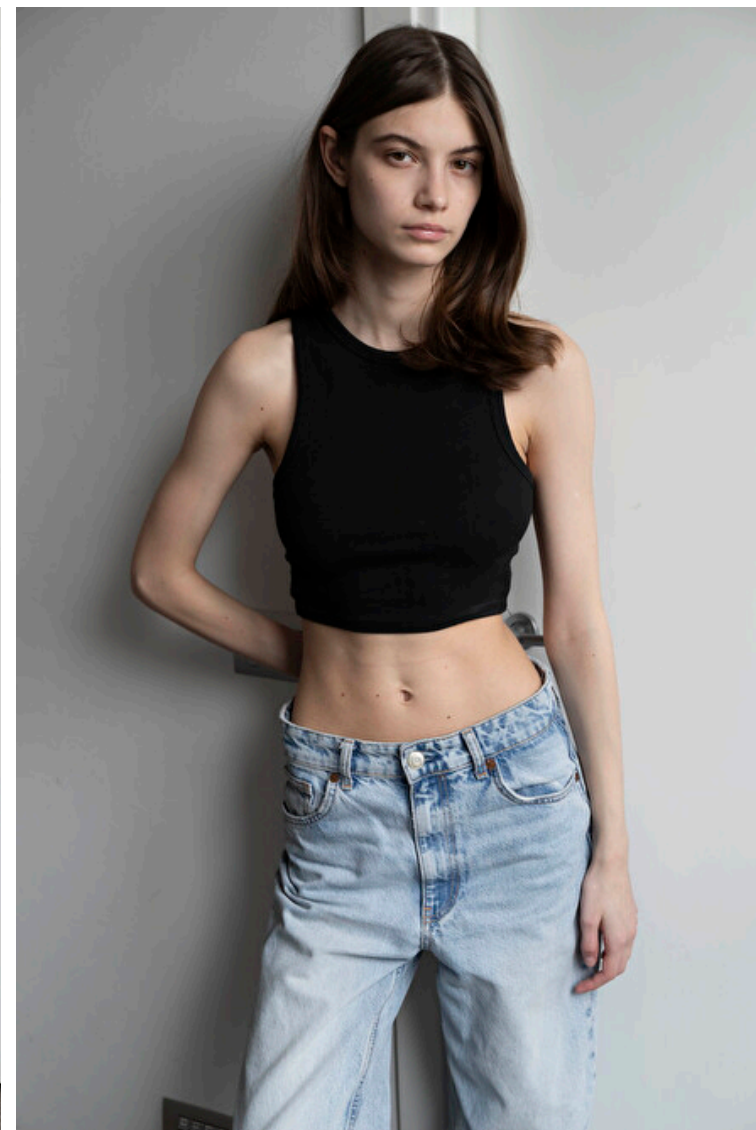

## Lera Potomova

Height 177cm / 5' 9.5"

Bust 82cm / 32.5"

Waist 57cm / 22.5"

Hips 87cm / 34.5"

Shoes EU/US/UK 40 / 9 / 7

Eyes Hazel

Hair Brown