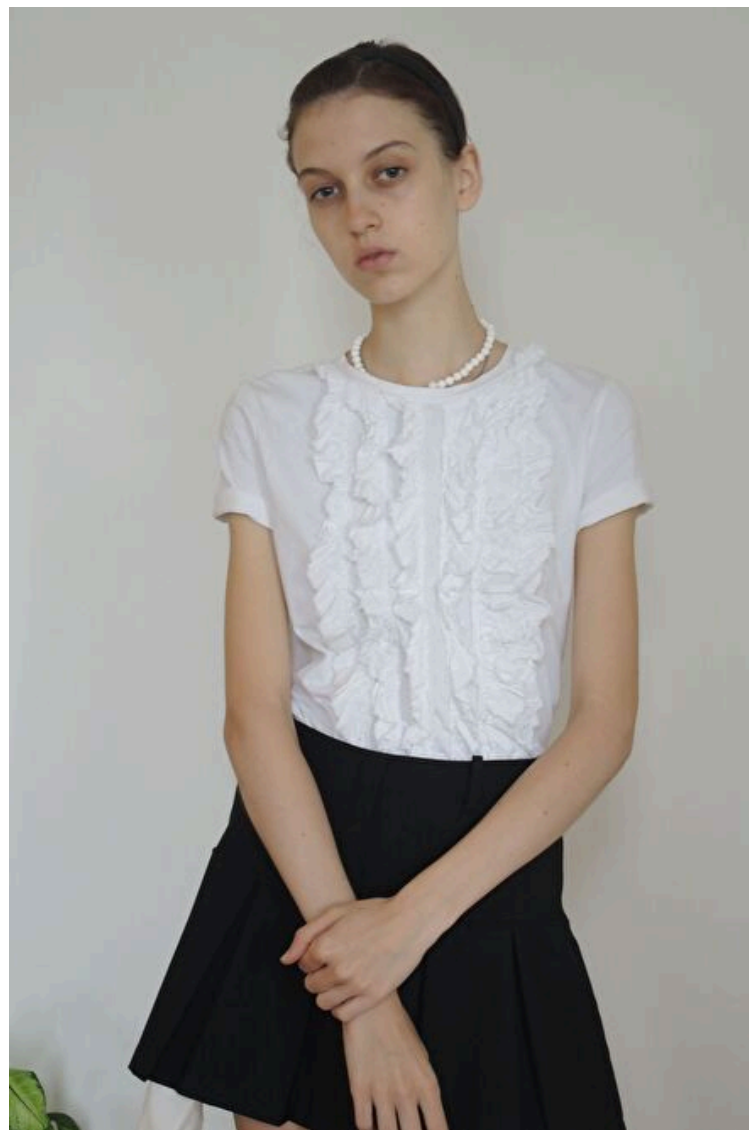

## Lilit

Height 179cm / 5' 10.5"

Bust 78cm / 30.5"

Waist 59cm / 23"

Hips 87cm / 34.5"

Shoes EU/US/UK 40 / 9 / 7

Eyes Green

Hair Light brown