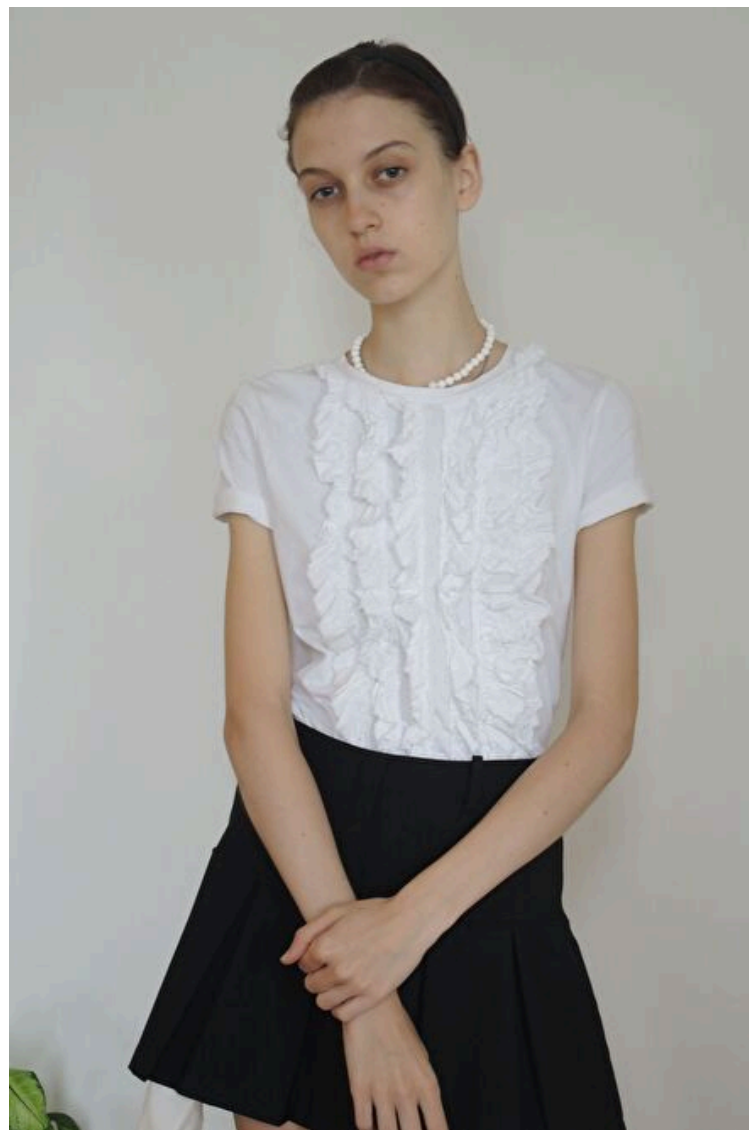

## Lilit

Height 179cm / 5' 10.5"

Bust 78cm / 30.5"

Waist 60cm / 23.5"

Hips 88cm / 34.5"

Shoes EU/US/UK 40 / 9 / 7

Eyes Green

Hair Light brown