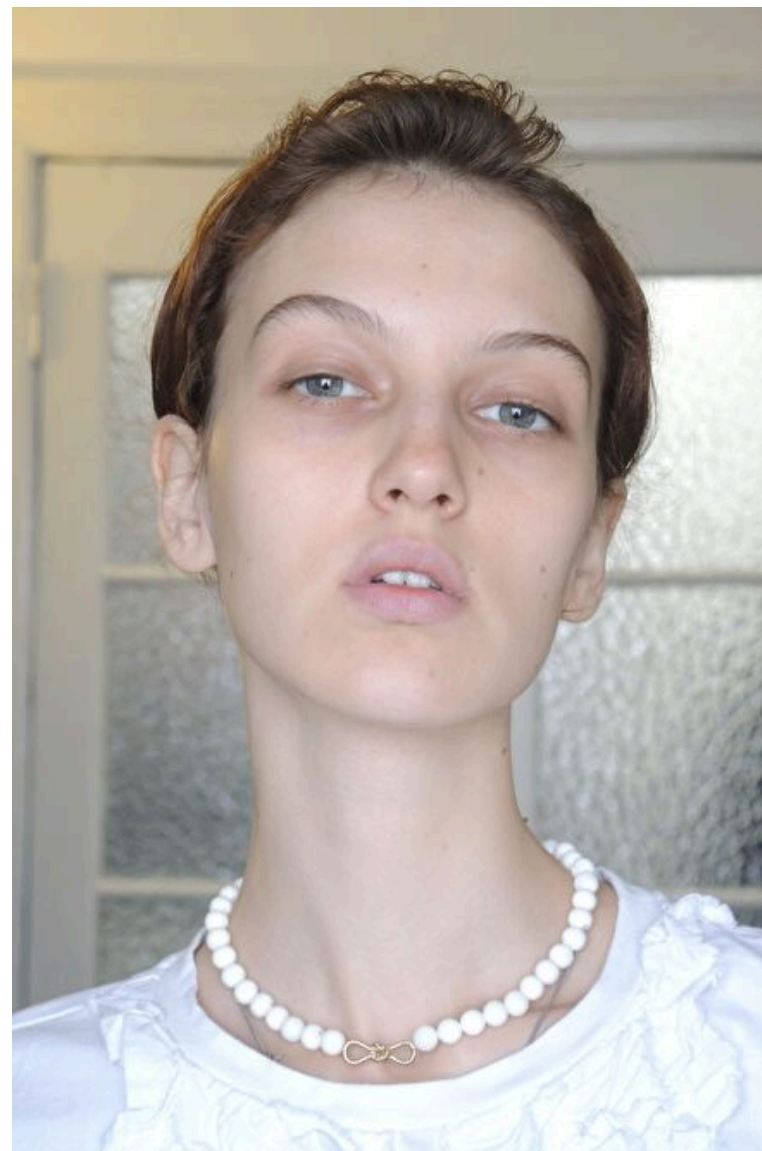

## Lilit

Height 179cm / 5' 10.5"

Bust 78cm / 30.5"

Waist 60cm / 23.5"

Hips 88cm / 34.5"

Shoes EU/US/UK 40 / 9 / 7

Eyes Green

Hair Light brown