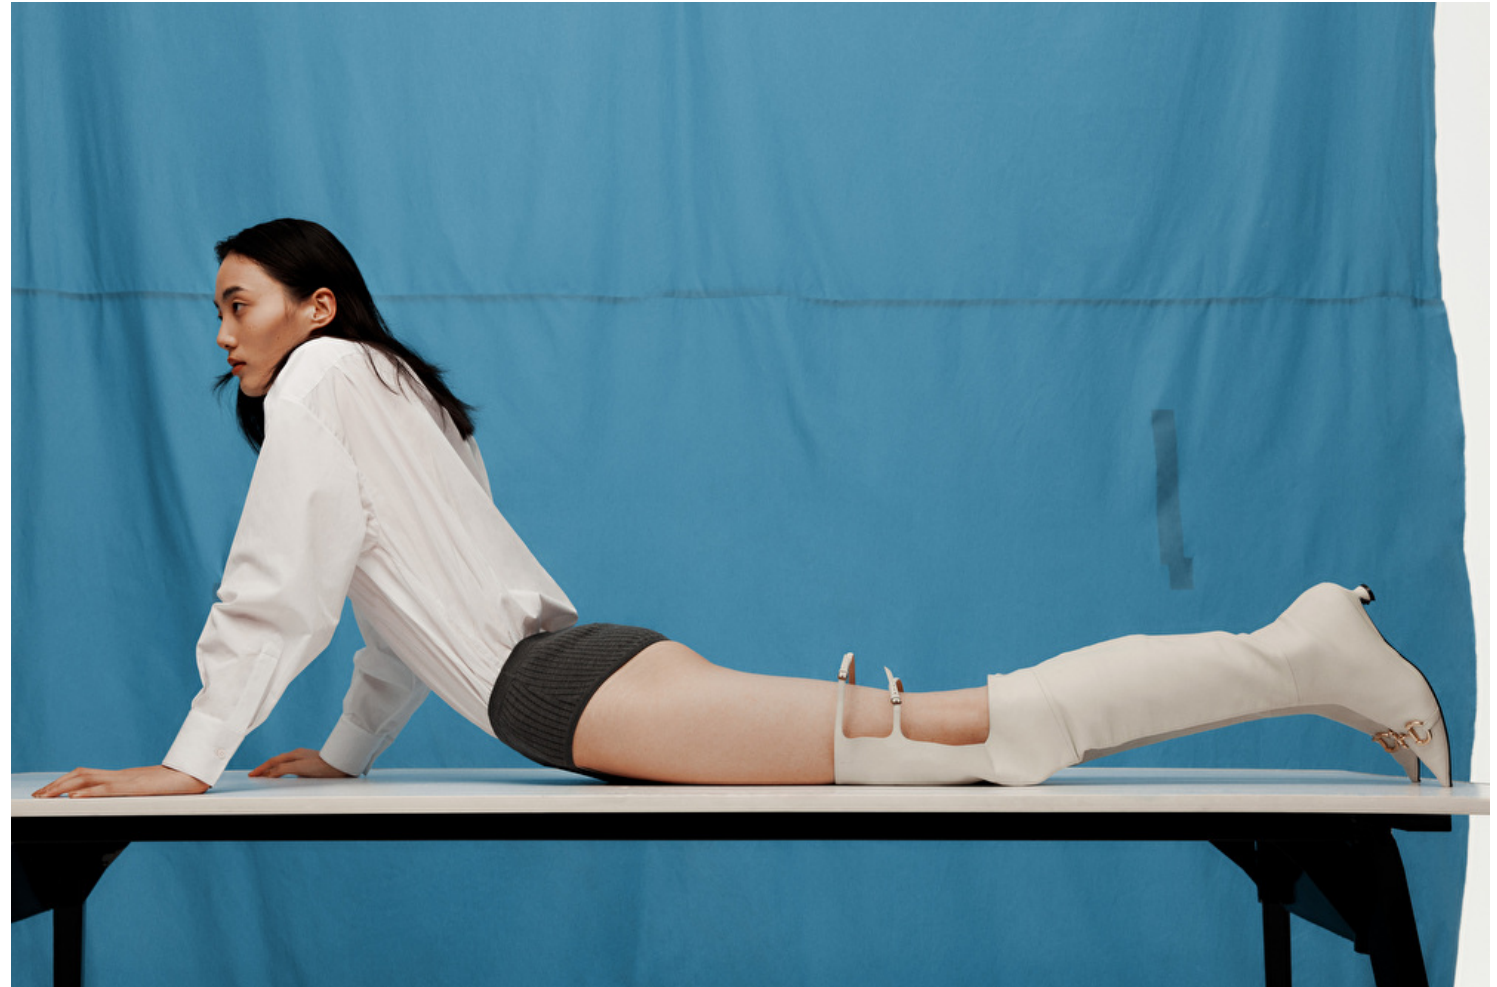

LIU HUAN

Height 181cm / 5' 11.5"

Bust 80cm / 31.5"

Waist 58cm / 23"

Hips 88cm / 34.5"

Shoes EU/US/UK 39 / 8 / 6