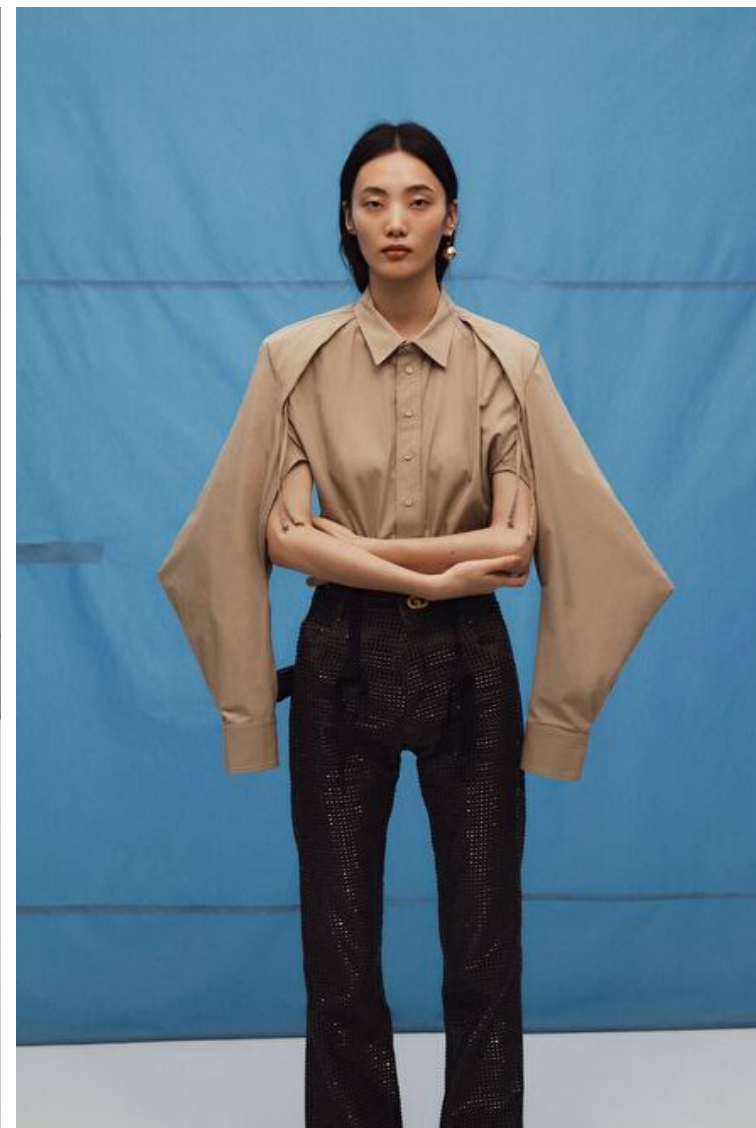

LIU HUAN

Height 181cm / 5' 11.5"

Bust 80cm / 31.5"

Waist 58cm / 23"

Hips 88cm / 34.5"

Shoes EU/US/UK 39 / 8 / 6