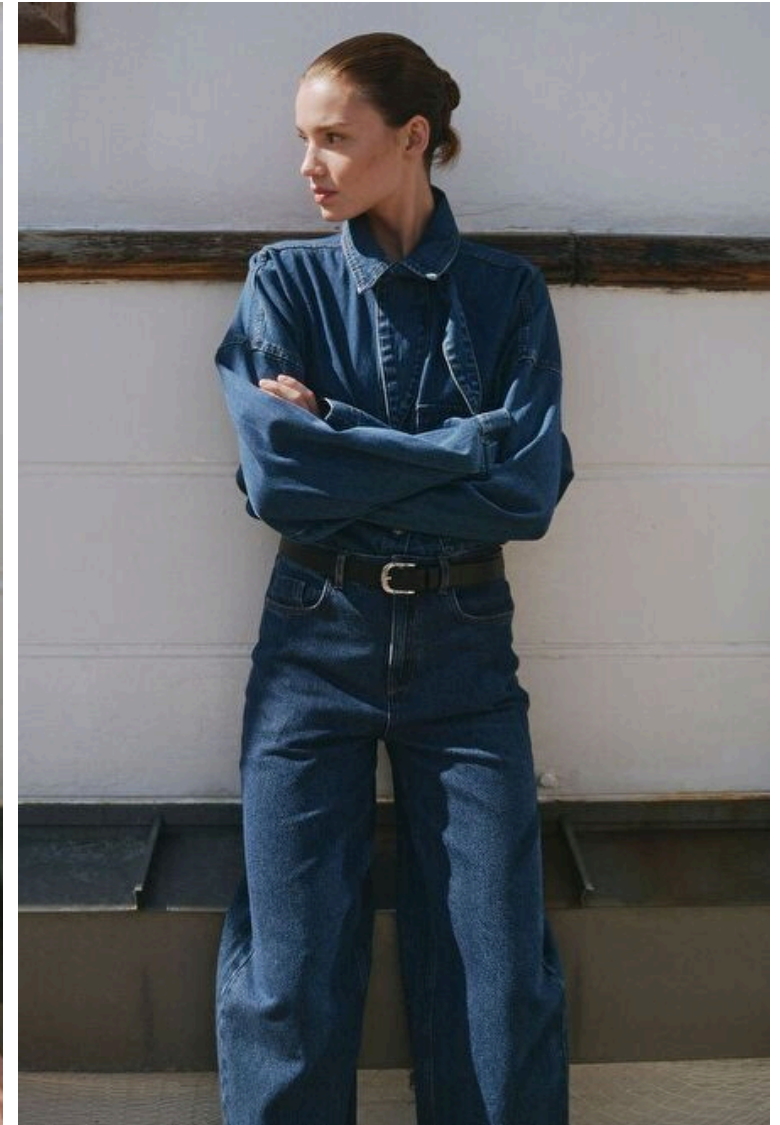

LIZA KAROL

Height 180cm / 5' 11.0"

Bust 83cm / 32.5"

Waist 61cm / 24"

Hips 90cm / 35.5"

Shoes EU/US/UK 39 / 8 / 6

Eyes Green

Select