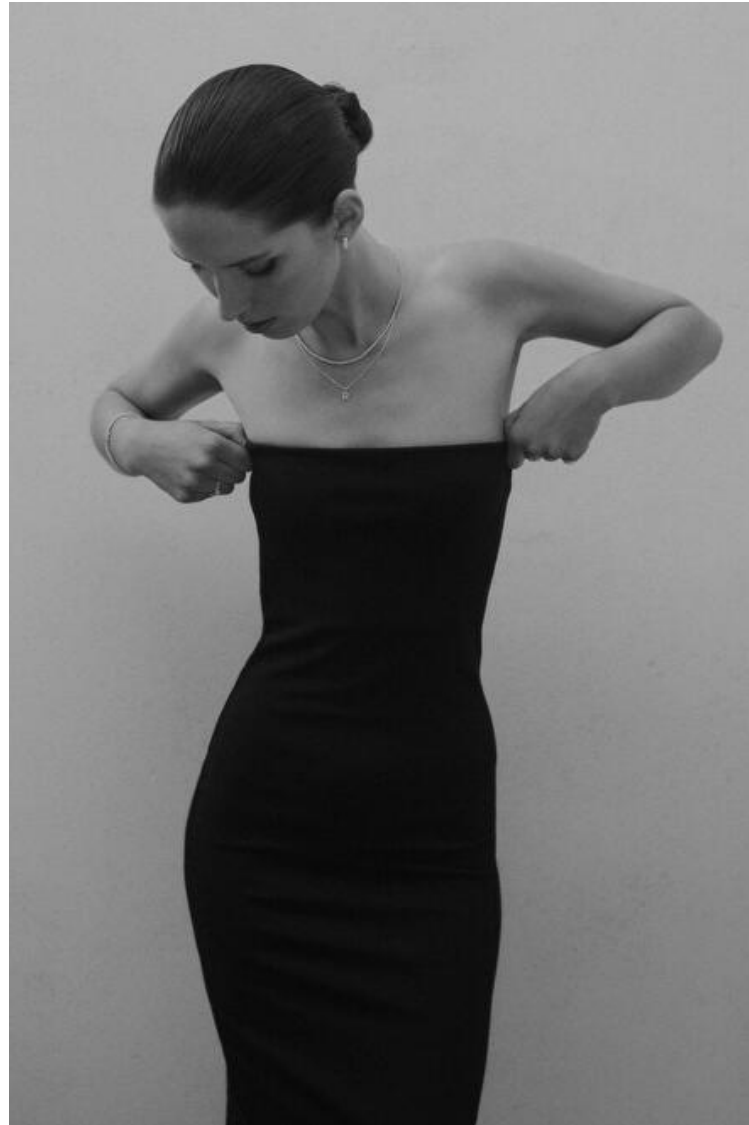

LOTTIE HAYES

Height 176cm / 5' 9.5"

Bust 76cm / 30"

Cup B

Hips 92cm / 36"

Waist 61cm / 24"

Shoes EU/US/UK 39 / 8 / 6

Hair Brown

Eyes Green grey