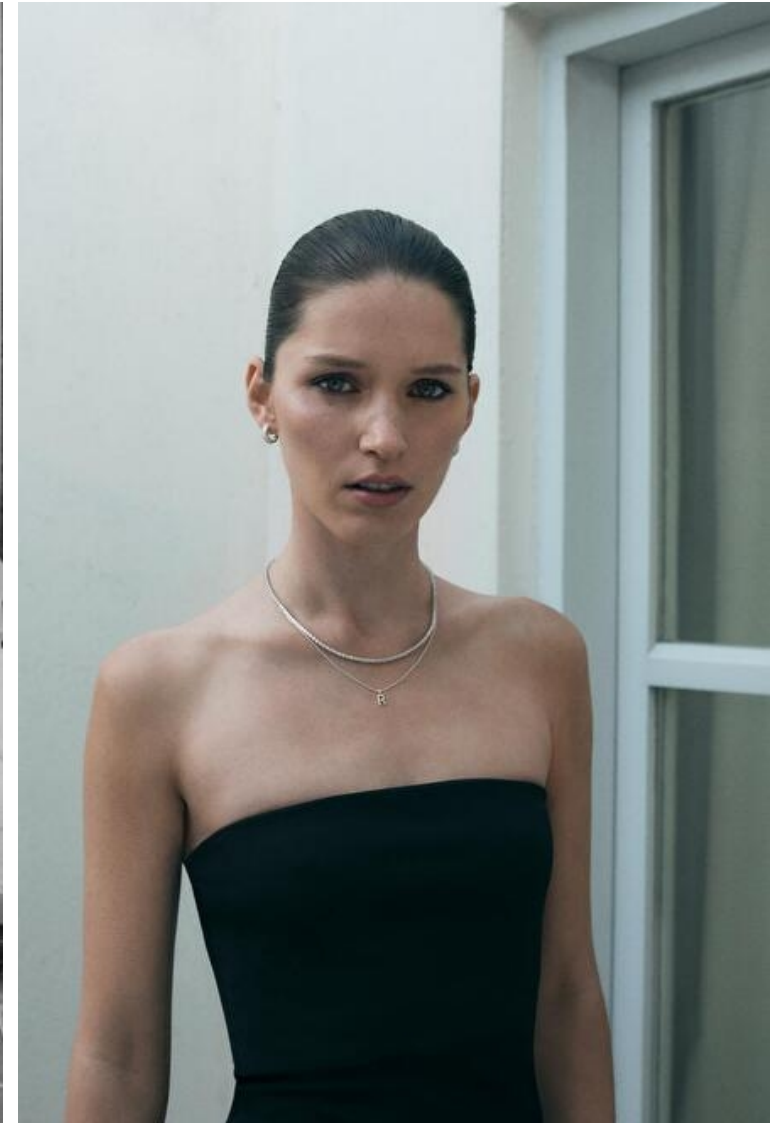

LOTTIE HAYES

Height 176cm / 5' 9.5"

Bust 76cm / 30"

Cup B

Hips 92cm / 36"

Waist 61cm / 24"

Shoes EU/US/UK 39 / 8 / 6

Hair Brown

Eyes Green grey