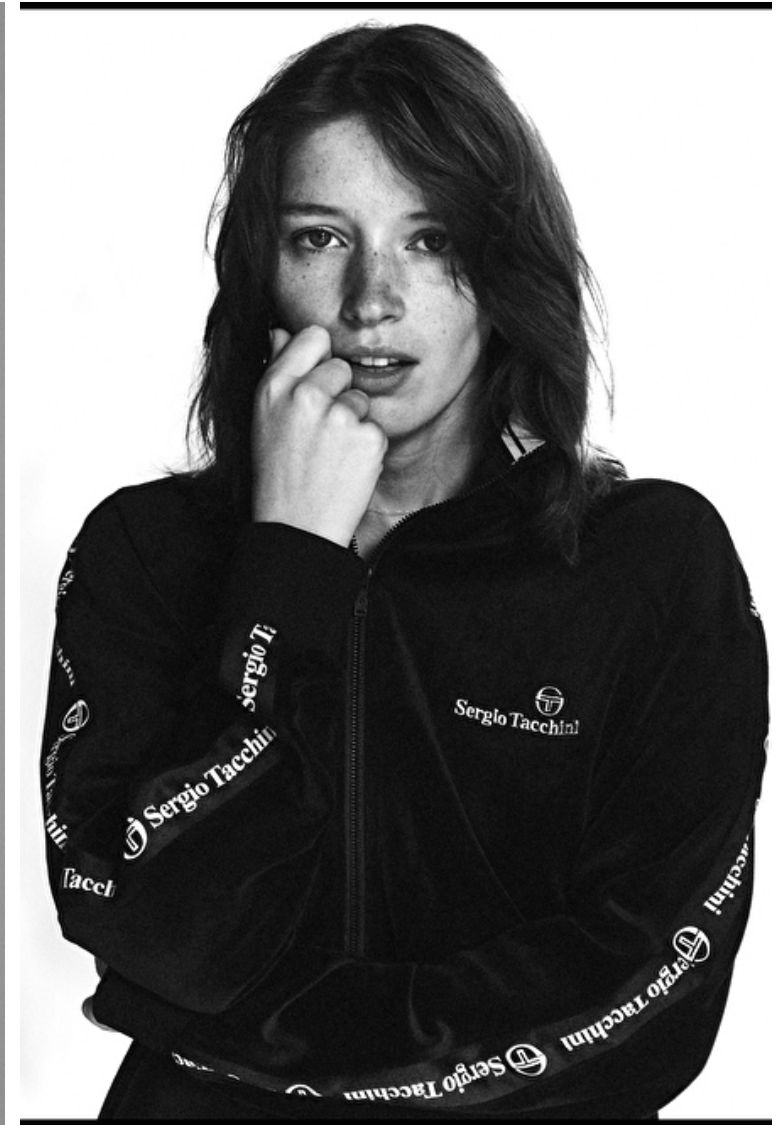

Height 176cm / 5' 9.5"

Bust 76cm / 30"

Cup B

Hips 92cm / 36"

Waist 61cm / 24"

Shoes EU/US/UK 39 / 8 / 6

Hair Brown

Eyes Green grey