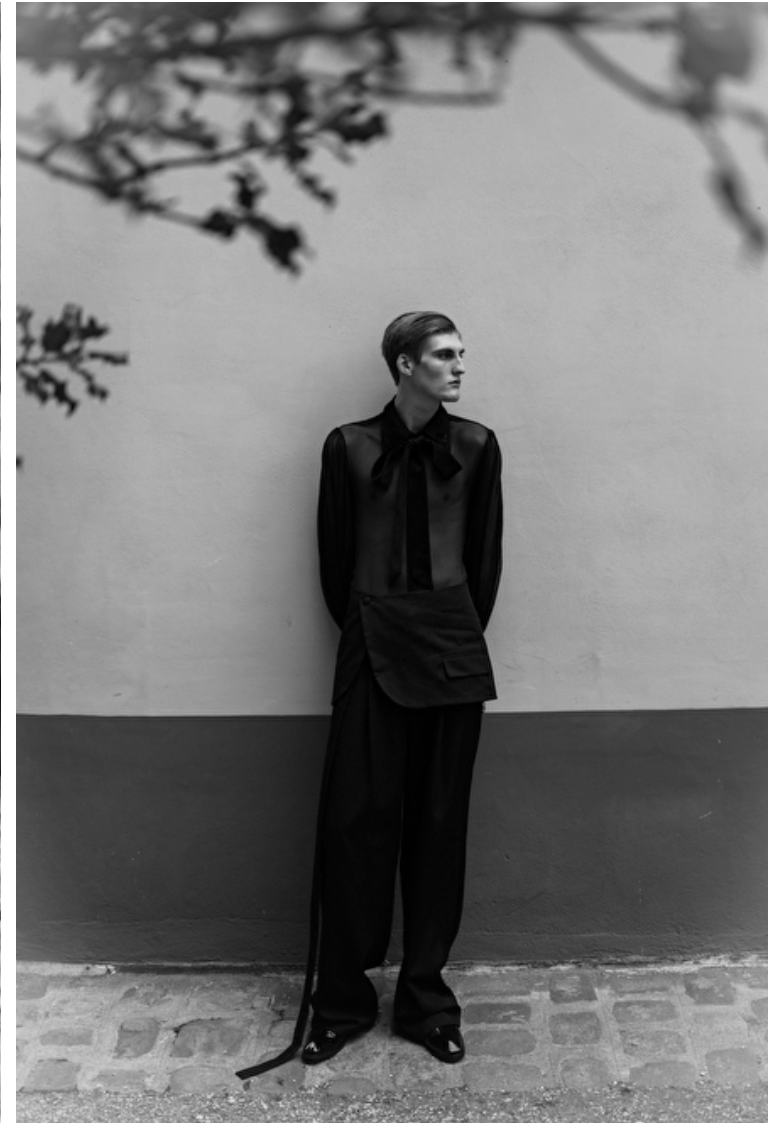

Select

MODEL MANAGEMENT

2nd floor, 77 ST. Martins Lane (entrance on Cranbourn Street) , London, WC2N 4AA, England, United Kingdom
Phone: +44 (0) 20 7299 1322 **Fax:** +44 (0) 20 7299 1386 **Email:** info@selectmodel.com **Website:** https://www.selectmodel.com/

LOUIS STEELE

Height 188cm / 6' 2.0"

Chest 91cm / 36"

Waist 76cm / 30"

Hips 90cm / 35.5"

Shoes EU/US/UK 44.5 / 11.5 /
10

Eyes Blue

Hair Blond

Suit size 48cm / 38"