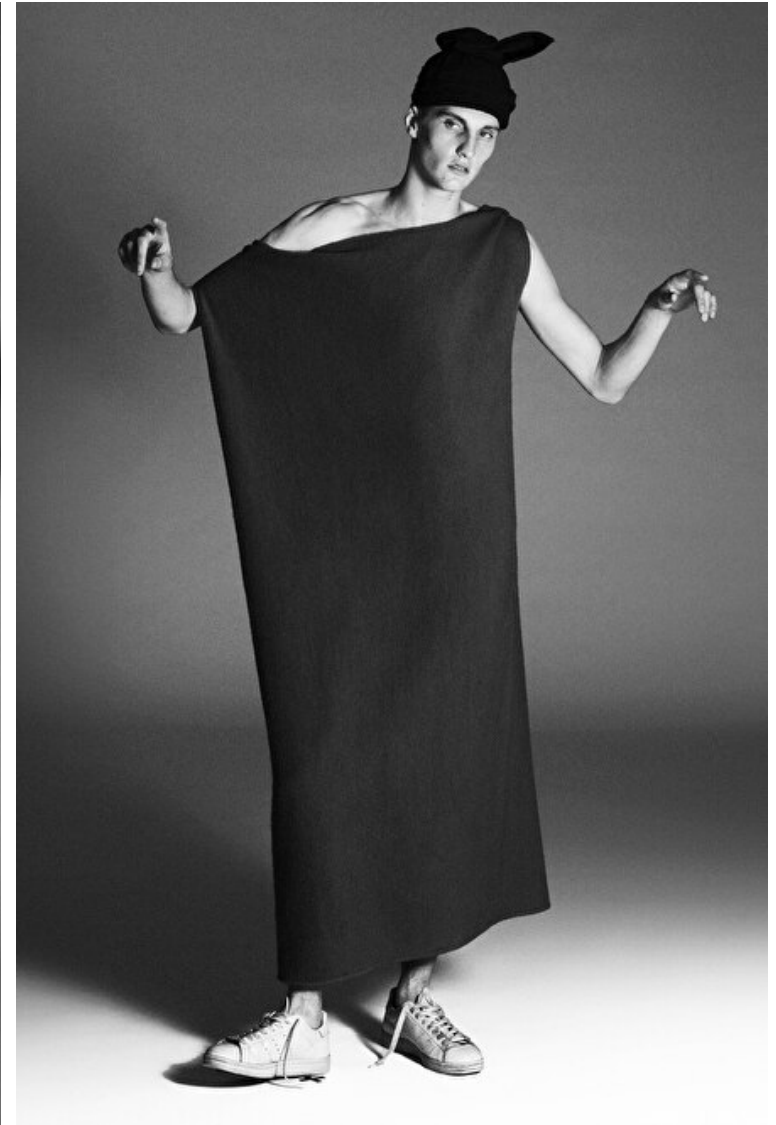

Select

MODEL MANAGEMENT

2nd floor, 77 ST. Martins Lane (entrance on Cranbourn Street) , London, WC2N 4AA, England, United Kingdom
Phone: +44 (0) 20 7299 1322 **Fax:** +44 (0) 20 7299 1386 **Email:** info@selectmodel.com **Website:** https://www.selectmodel.com/

LOUIS STEELE

Height 188cm / 6' 2.0"

Chest 91cm / 36"

Waist 76cm / 30"

Hips 90cm / 35.5"

Shoes EU/US/UK 44.5 / 11.5 /
10

Eyes Blue

Hair Blond

Suit size 48cm / 38"