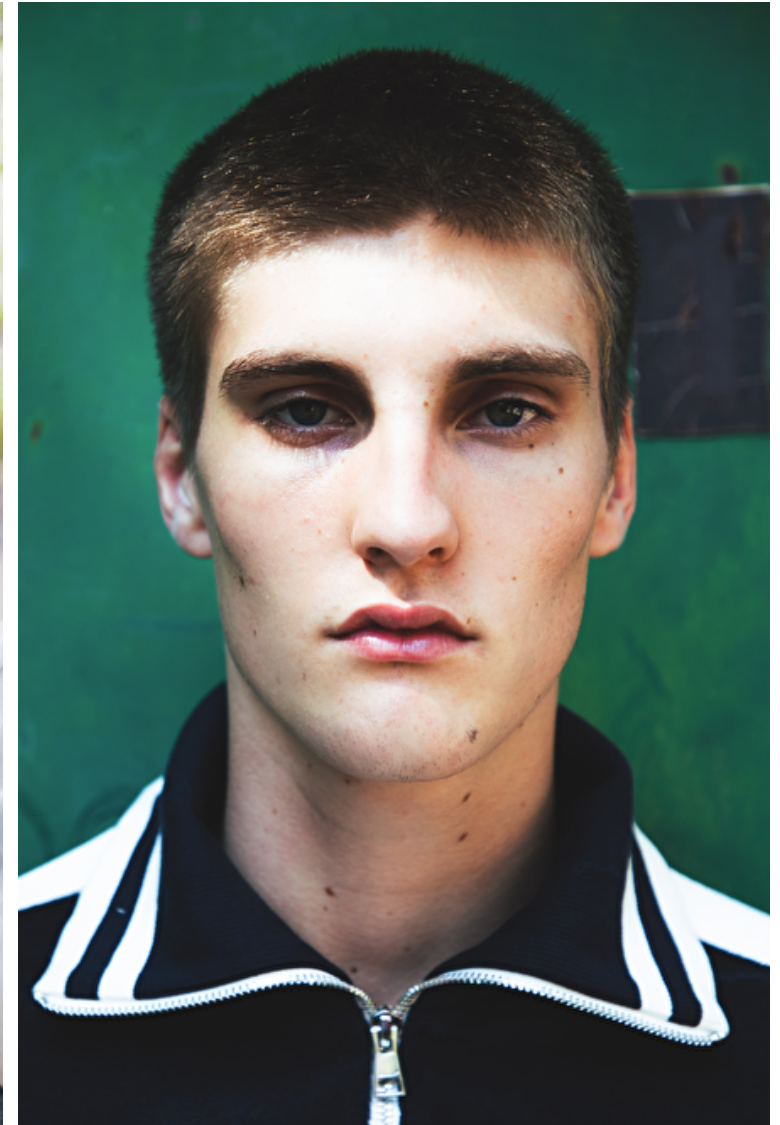

Select

MODEL MANAGEMENT

2nd floor, 77 ST. Martins Lane (entrance on Cranbourn Street) , London, WC2N 4AA, England, United Kingdom
Phone: +44 (0) 20 7299 1322 **Fax:** +44 (0) 20 7299 1386 **Email:** info@selectmodel.com **Website:** https://www.selectmodel.com/

LOUIS STEELE

Height 188cm / 6' 2.0"

Chest 91cm / 36"

Waist 76cm / 30"

Hips 90cm / 35.5"

Shoes EU/US/UK 44.5 / 11.5 /
10

Eyes Blue

Hair Blond

Suit size 48cm / 38"