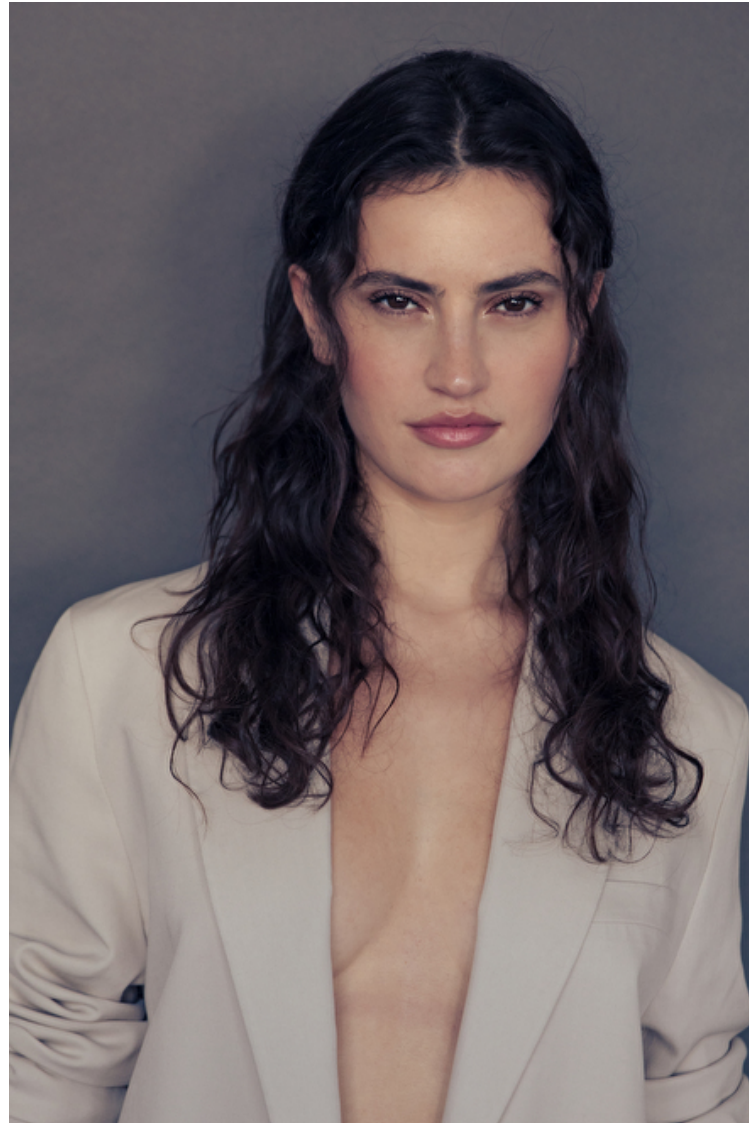

Select

MODEL MANAGEMENT

2nd floor, 77 ST. Martins Lane (entrance on Cranbourn Street) , London, WC2N 4AA, England, United Kingdom
Phone: +44 (0) 20 7299 1322 **Fax:** +44 (0) 20 7299 1386 **Email:** info@selectmodel.com **Website:** https://www.selectmodel.com/

LUBIANA

Height 170cm / 5' 7.0"

Size EU/US 36 / 6

Bust 85cm / 33.5"

Waist 66cm / 26"

Hips 75cm / 29.5"

Shoes EU/US/UK 39 / 8 / 6

Eyes Brown

Hair Brown

Cup D

Hair length 1