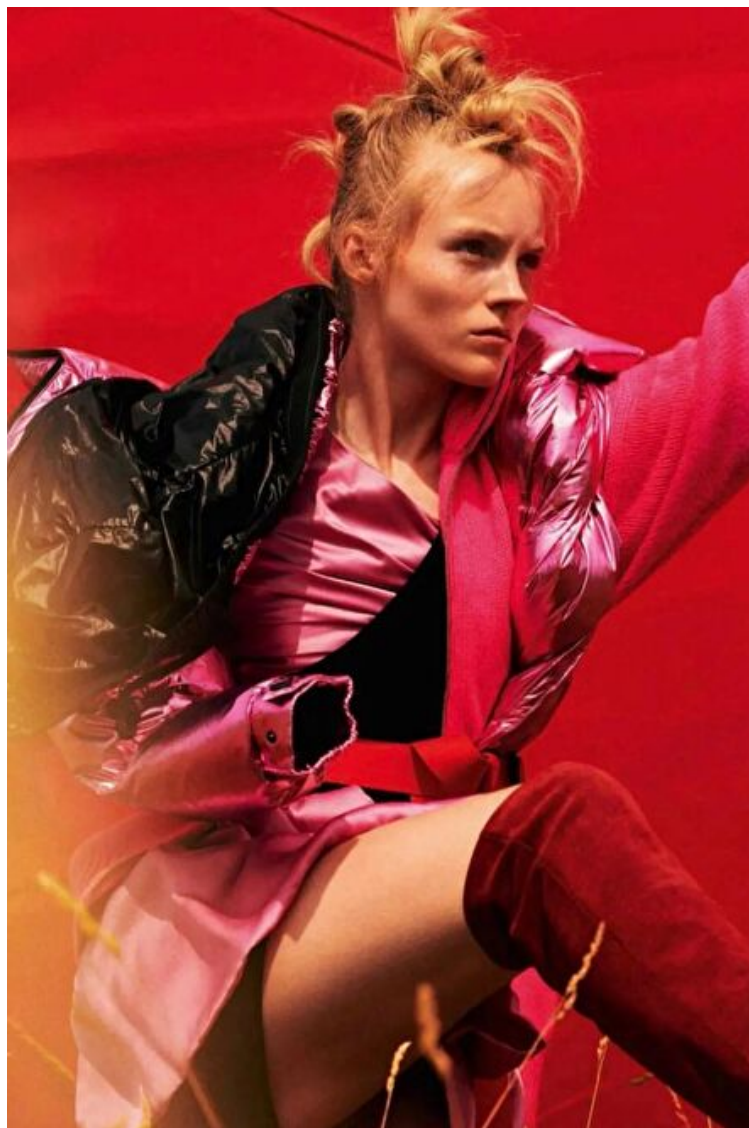

Select

MODEL MANAGEMENT

2nd floor, 77 ST. Martins Lane, London, WC2N 4AA, England, United Kingdom

Phone: +44 20 7299 1300 Fax: +44 20 7299 1385 Email: info@selectmodel.com Website: <https://www.selectmodel.com/>

LUCAN GILLESPIE

Height 175cm / 5' 9.0"

Bust 76cm / 30"

Cup A

Hips 86cm / 34"

Waist 58cm / 23"

Shoes EU/US/UK 39 / 8 / 6

Hair Blond

Hair length 3

Eyes Blue green