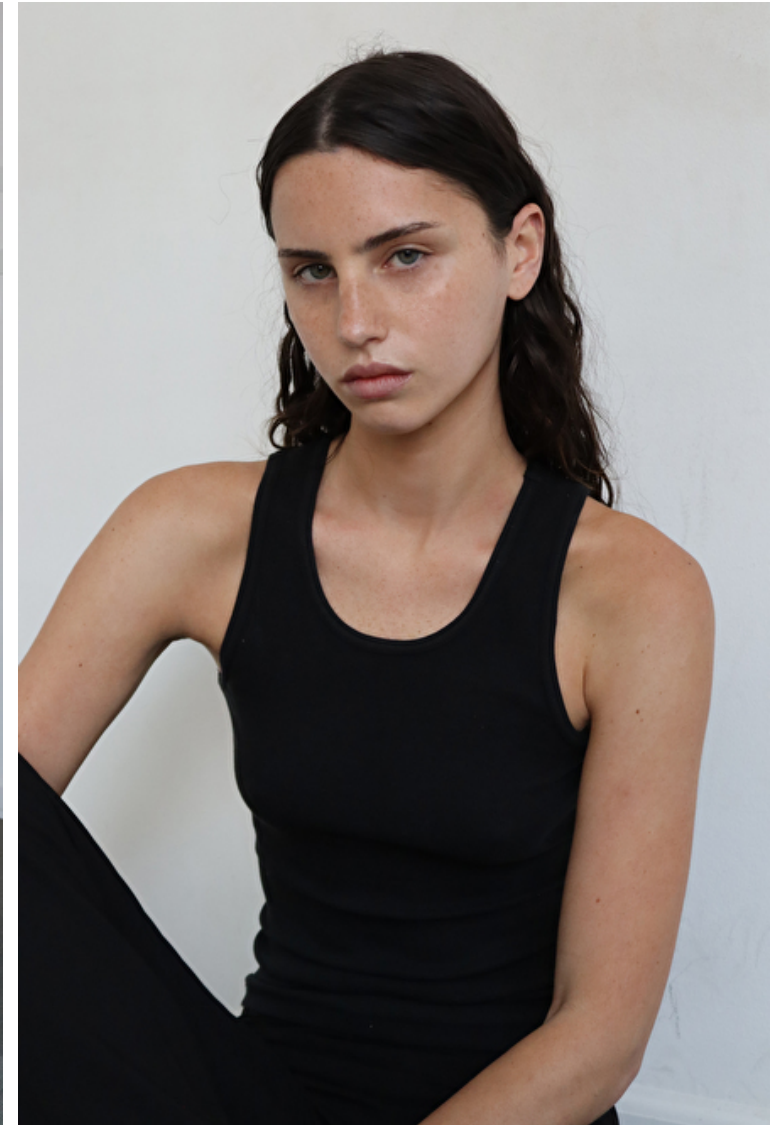

LUCINDA LEVANT

Height 177cm / 5' 9.5"

Bust 79cm / 31"

Waist 58cm / 23"

Hips 87cm / 34.5"

Shoes EU/US/UK 42 / 10.5 / 9

Eyes Green

Hair Dark brown