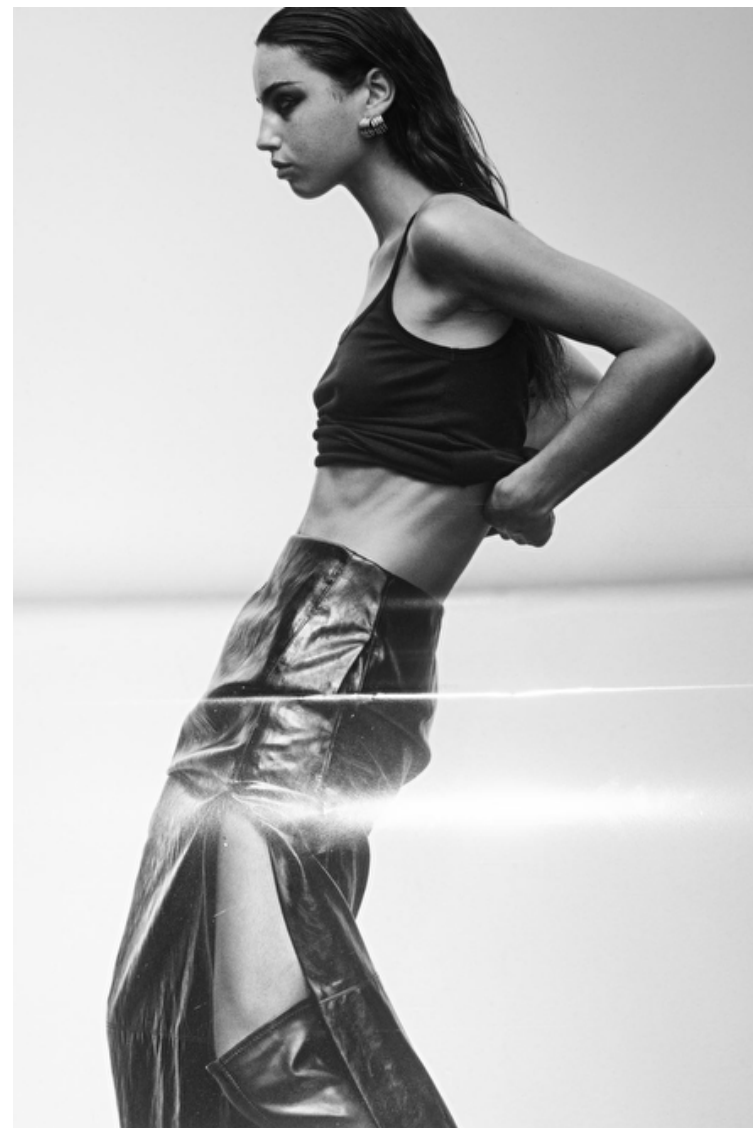

LUCINDA LEVANT

Height 178cm / 5' 10.0"

Bust 80cm / 31.5"

Waist 61cm / 24"

Hips 90cm / 35.5"

Shoes EU/US/UK 40 / 9 / 7

Eyes Green

Hair Dark brown