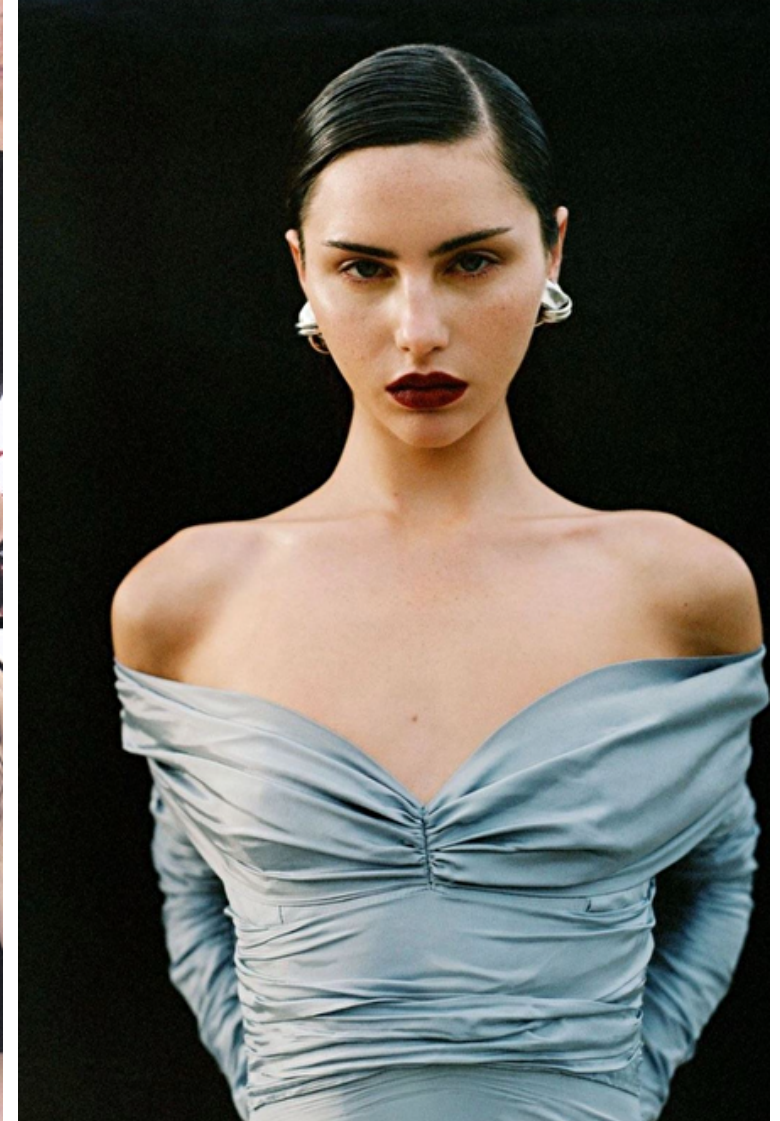

Select

MODEL MANAGEMENT

2nd floor, 77 ST. Martins Lane, London, 00000, England, United Kingdom
Phone: +44 20 7299 1300 **Fax:** +44 20 7299 1385 **Email:** info@selectmodel.com **Website:** https://www.selectmodel.com/

LUCINDA LEVANT

Height 178cm / 5' 10.0"

Bust 80cm / 31.5"

Waist 61cm / 24"

Hips 90cm / 35.5"

Shoes EU/US/UK 40 / 9 / 7

Eyes Green

Hair Dark brown