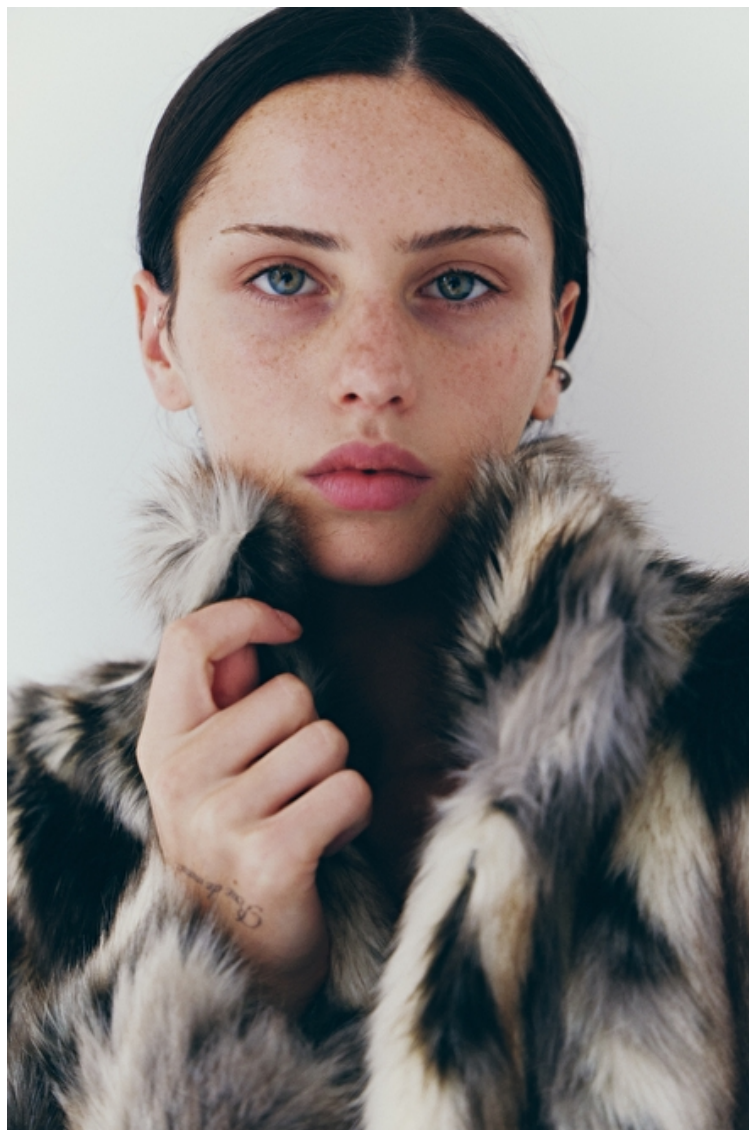

LUCINDA LEVANT

Height 178cm / 5' 10.0"

Bust 80cm / 31.5"

Waist 61cm / 24"

Hips 90cm / 35.5"

Shoes EU/US/UK 40 / 9 / 7

Eyes Green

Hair Dark brown