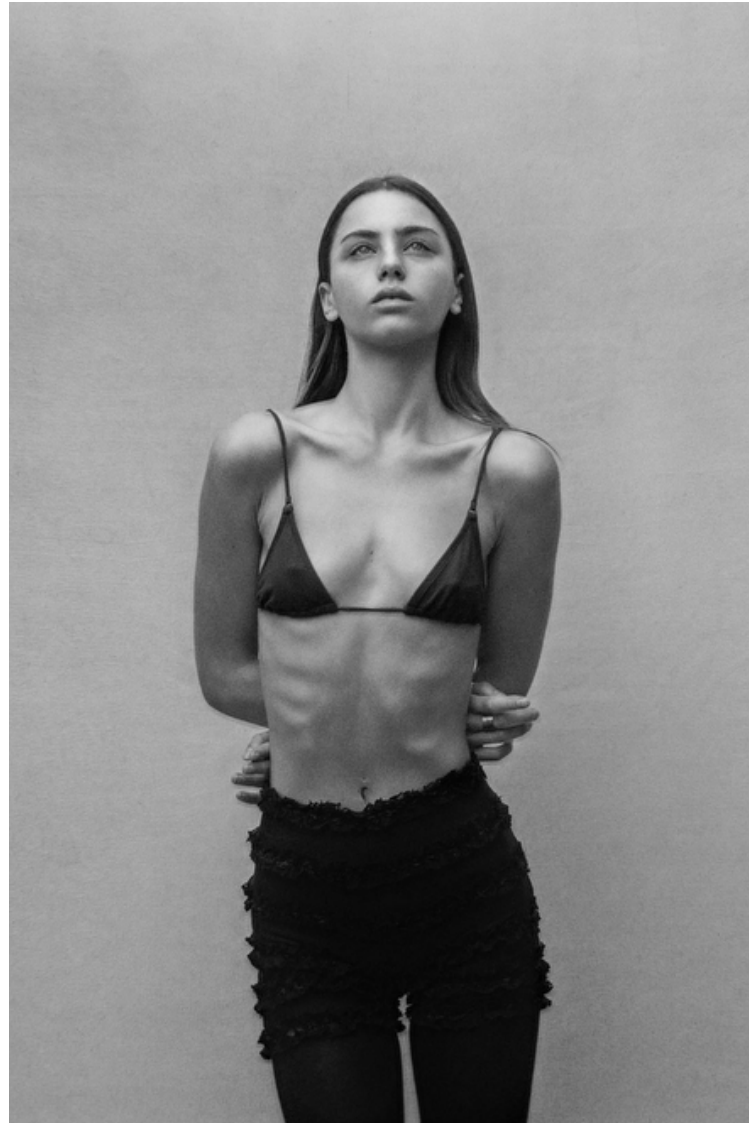

LUCINDA LEVANT

Height 178cm / 5' 10.0"

Bust 80cm / 31.5"

Waist 61cm / 24"

Hips 90cm / 35.5"

Shoes EU/US/UK 40 / 9 / 7

Eyes Green

Hair Dark brown