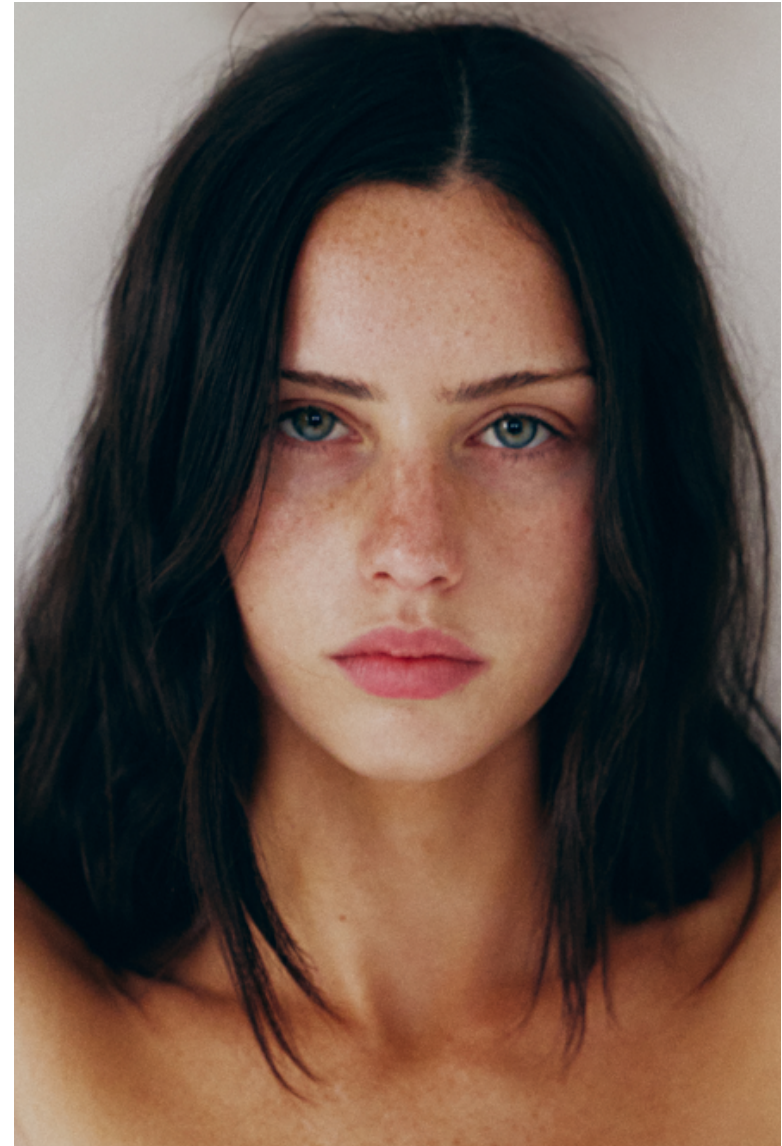

LUCINDA LEVANT

Height 178cm / 5' 10.0"

Bust 80cm / 31.5"

Waist 61cm / 24"

Hips 90cm / 35.5"

Shoes EU/US/UK 40 / 9 / 7

Eyes Green

Hair Dark brown