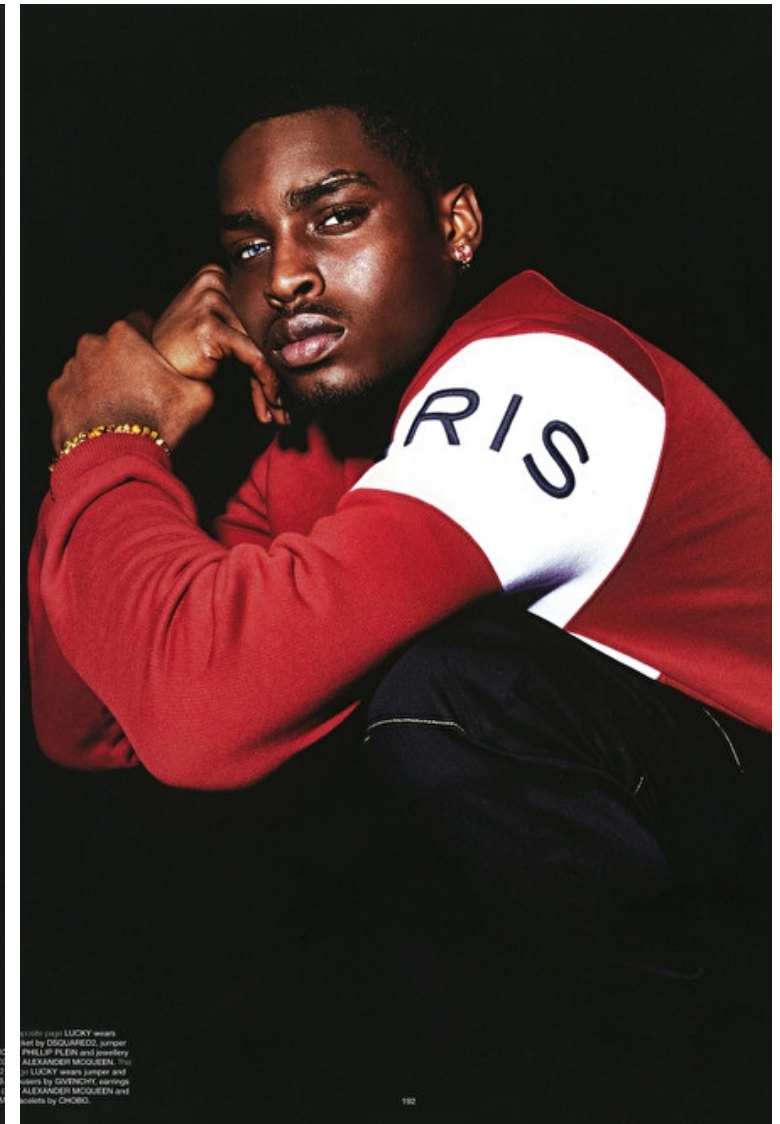

Select

MODEL MANAGEMENT

2nd floor, 77 ST. Martins Lane (entrance on Cranbourn Street) , London, WC2N 4AA, England, United Kingdom
Phone: +44 (0) 20 7299 1322 Fax: +44 (0) 20 7299 1386 Email: info@selectmodel.com Website: https://www.selectmodel.com/

LUCKY

Height 178cm / 5' 10.0"

Chest 88cm / 34.5"

Hips 96cm / 38"

Waist 74cm / 29"

Shoes EU/US/UK 43.5 / 10.5 / 9

Inseam 76cm / 30"

Suit size 46cm / 36"

Suit cut Regular

Neck 37cm / 14.5"

Hair Black

Hair length 3

Eyes Blue