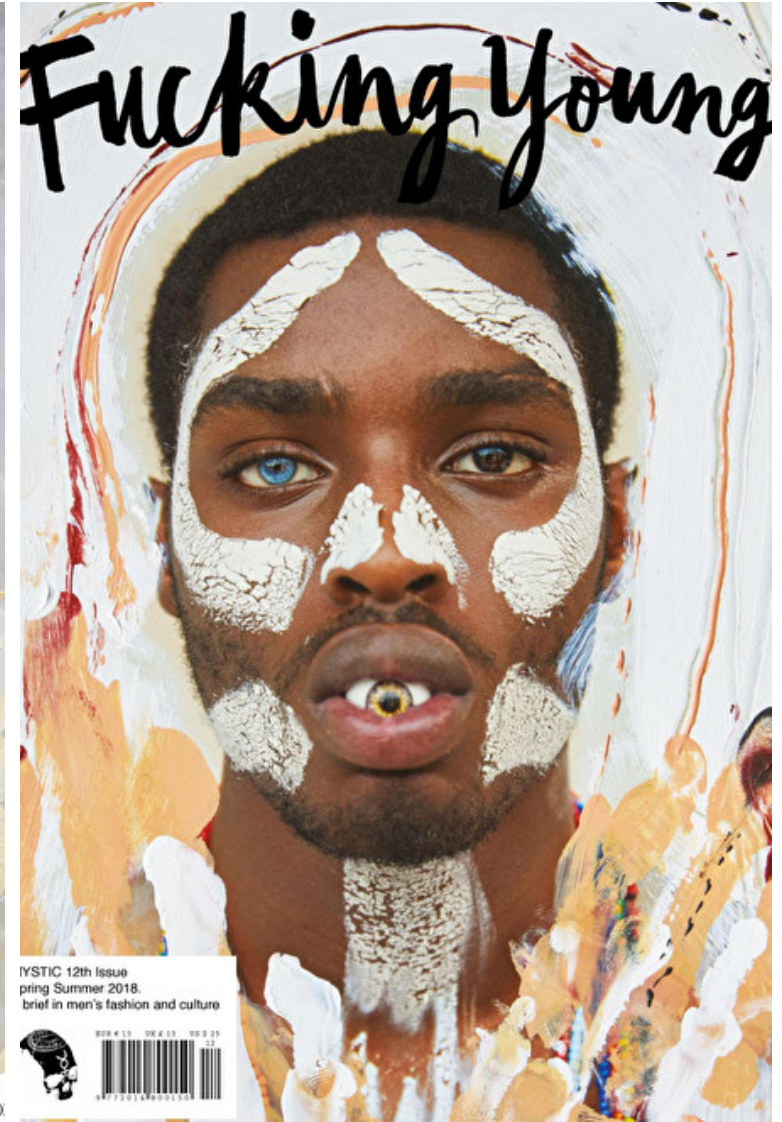

LUCKY

Height 178cm / 5' 10.0"

Chest 88cm / 34.5"

Hips 96cm / 38"

Waist 74cm / 29"

Shoes EU/US/UK 43.5 / 10.5 / 9

Inseam 76cm / 30"

Suit size 46cm / 36"

Suit cut Regular

Neck 37cm / 14.5"

Hair Black

Hair length 3

Eyes Blue