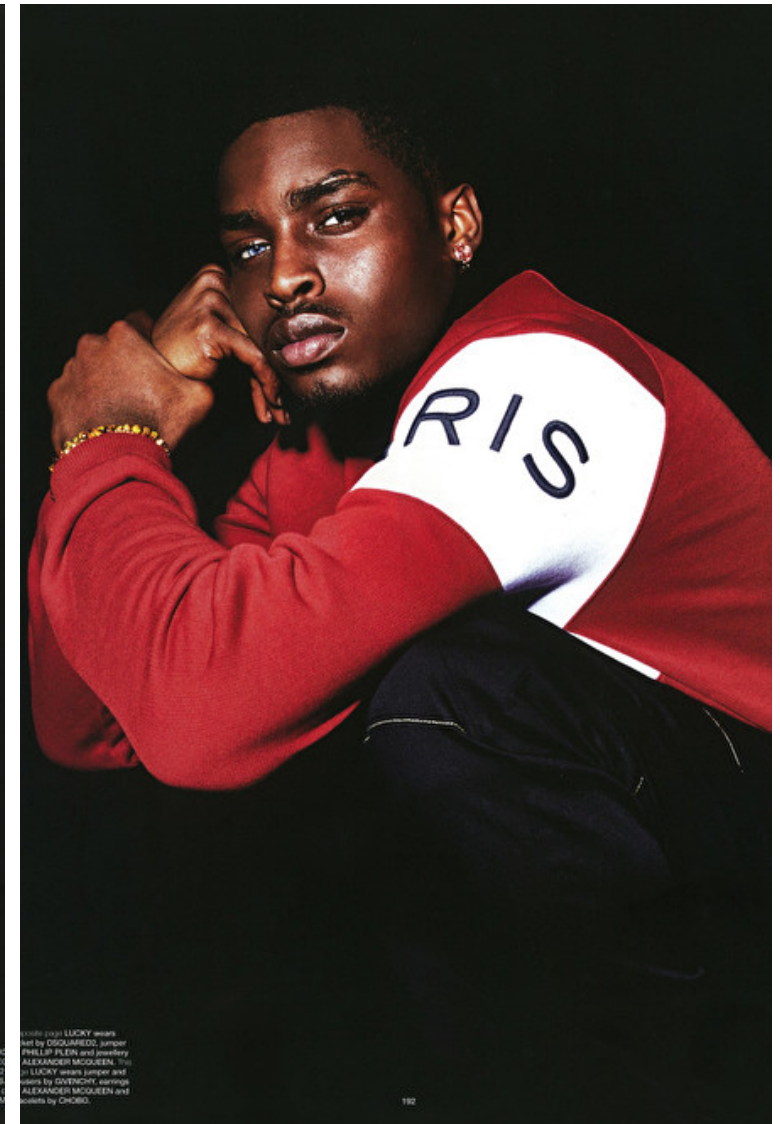

Select

MODEL MANAGEMENT

2nd floor, 77 ST. Martins Lane (entrance on Cranbourn Street) , London, WC2N 4AA, England, United Kingdom
Phone: +44 (0) 20 7299 1322 Fax: +44 (0) 20 7299 1386 Email: info@selectmodel.com Website: https://www.selectmodel.com/

LUCKY

Height 178cm / 5' 10.0"

Chest 88cm / 34.5"

Hips 96cm / 38"

Waist 74cm / 29"

Shoes EU/US/UK 43.5 / 10.5 / 9

Inseam 76cm / 30"

Suit size 46cm / 36"

Suit cut Regular

Neck 37cm / 14.5"

Hair Black

Hair length 3

Eyes Blue