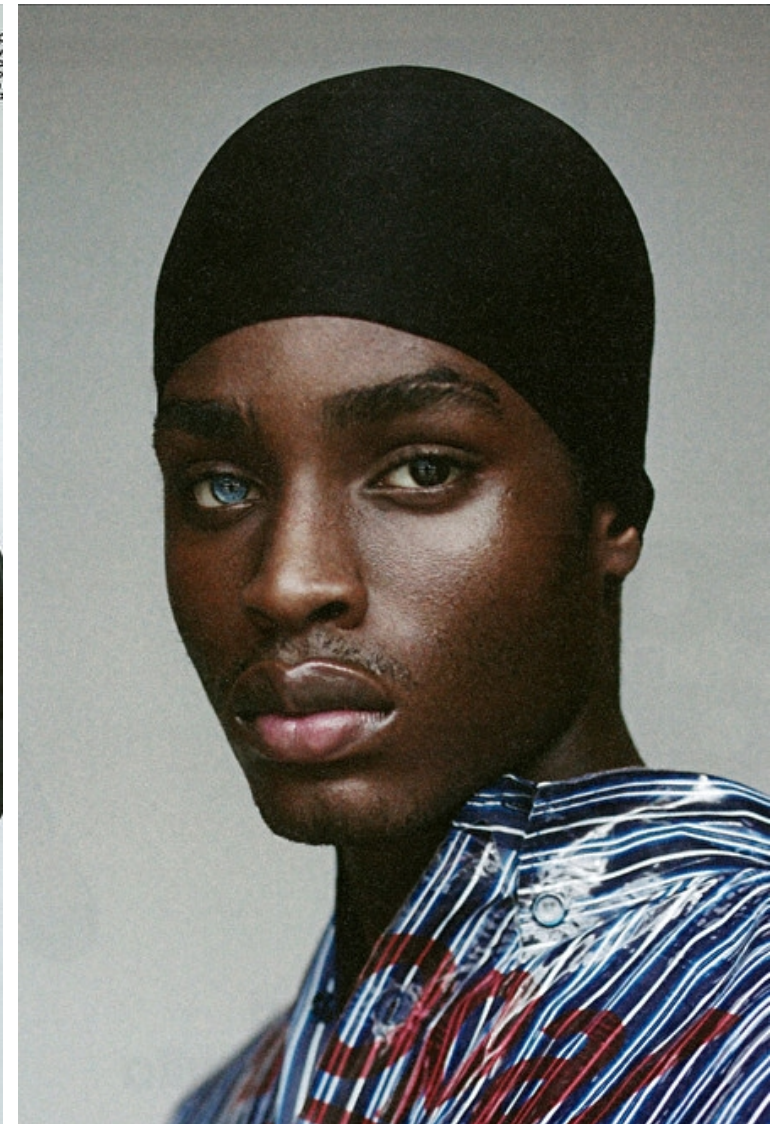

LUCKY

Height 178cm / 5' 10.0"

Chest 88cm / 34.5"

Hips 96cm / 38"

Waist 74cm / 29"

Shoes EU/US/UK 43.5 / 10.5 / 9

Inseam 76cm / 30"

Suit size 46cm / 36"

Suit cut Regular

Neck 37cm / 14.5"

Hair Black

Hair length 3

Eyes Blue