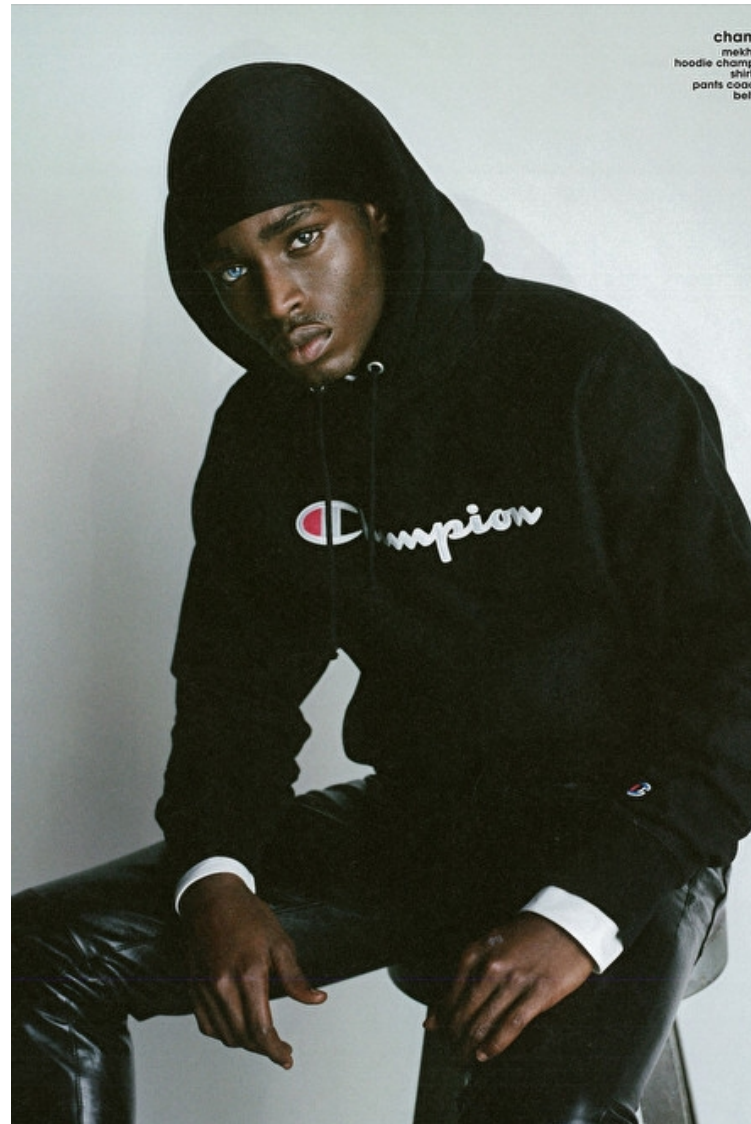

LUCKY

Height 178cm / 5' 10.0"

Chest 88cm / 34.5"

Hips 96cm / 38"

Waist 74cm / 29"

Shoes EU/US/UK 43.5 / 10.5 / 9

Inseam 76cm / 30"

Suit size 46cm / 36"

Suit cut Regular

Neck 37cm / 14.5"

Hair Black

Hair length 3

Eyes Blue