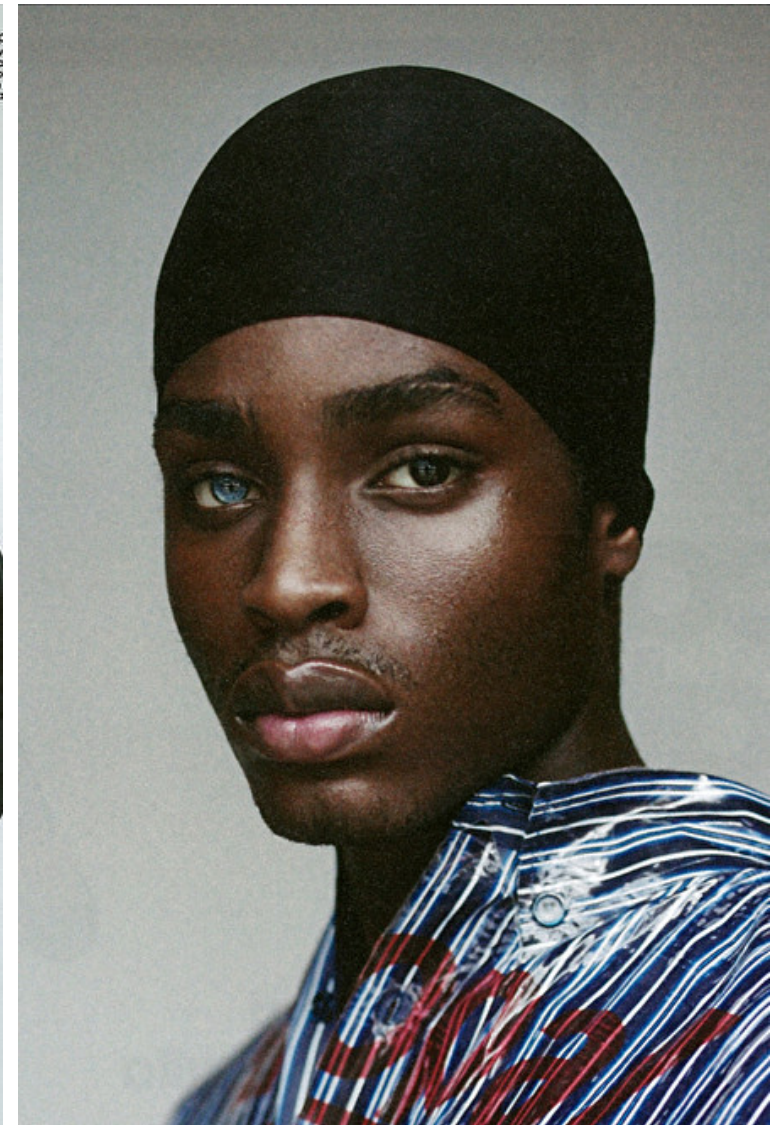

LUCKY

Height 178cm / 5' 10.0"

Chest 88cm / 34.5"

Hips 96cm / 38"

Waist 74cm / 29"

Shoes EU/US/UK 43.5 / 10.5 / 9

Inseam 76cm / 30"

Suit size 46cm / 36"

Suit cut Regular

Neck 37cm / 14.5"

Hair Black

Hair length 3

Eyes Blue