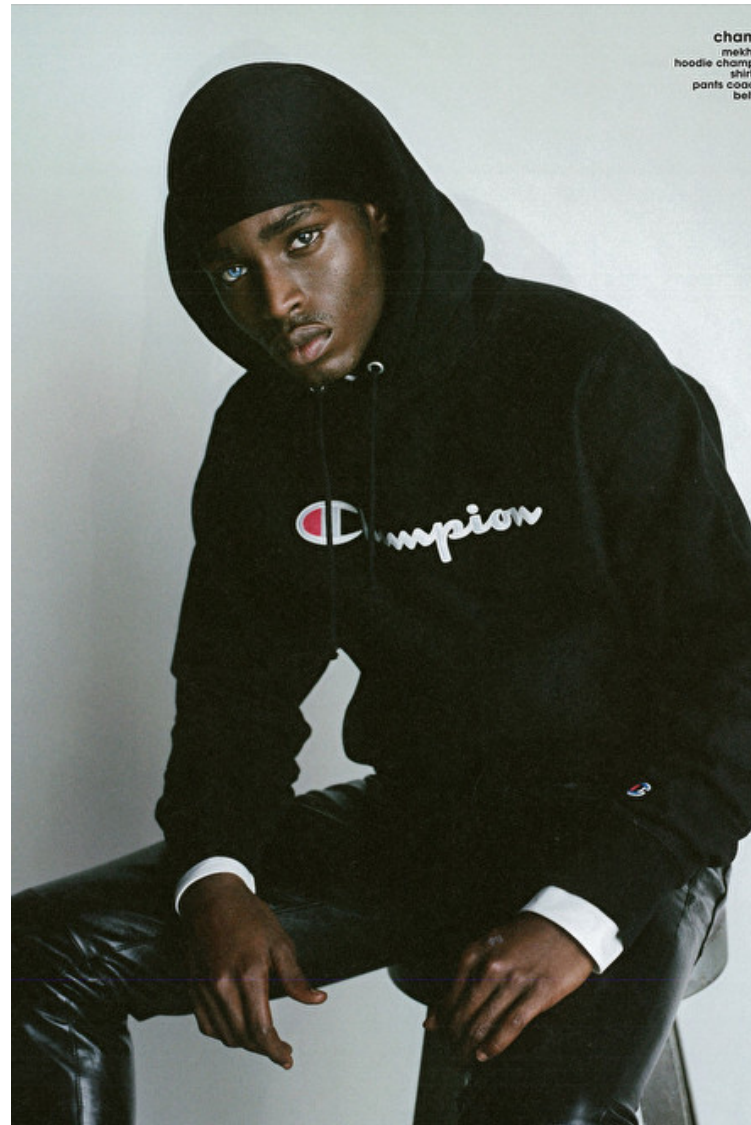

LUCKY

Height 178cm / 5' 10.0"

Chest 88cm / 34.5"

Hips 96cm / 38"

Waist 74cm / 29"

Shoes EU/US/UK 43.5 / 10.5 / 9

Inseam 76cm / 30"

Suit size 46cm / 36"

Suit cut Regular

Neck 37cm / 14.5"

Hair Black

Hair length 3

Eyes Blue