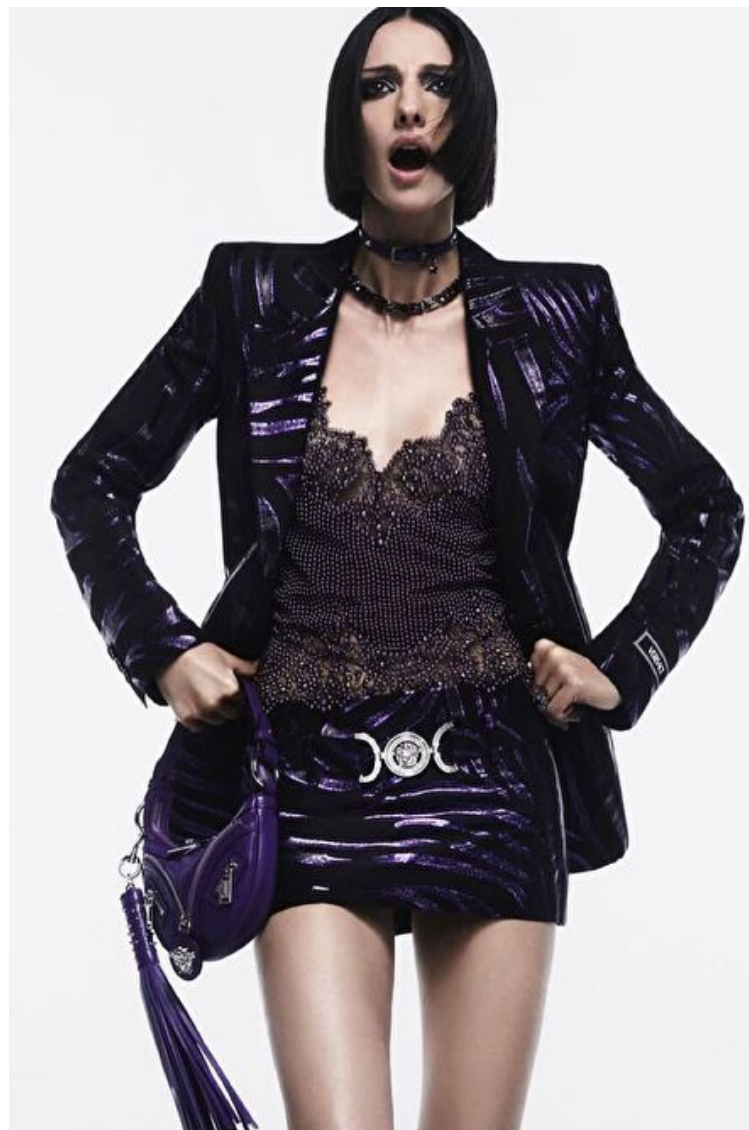

Lucy Markovic

Height 180cm / 5' 11.0"

Size EU/US 36 / 6

Bust 78cm / 30.5"

Waist 62cm / 24.5"

Hips 91cm / 36"

Shoes EU/US/UK 40 / 9 / 7

Eyes Brown

Hair Black

Cup B