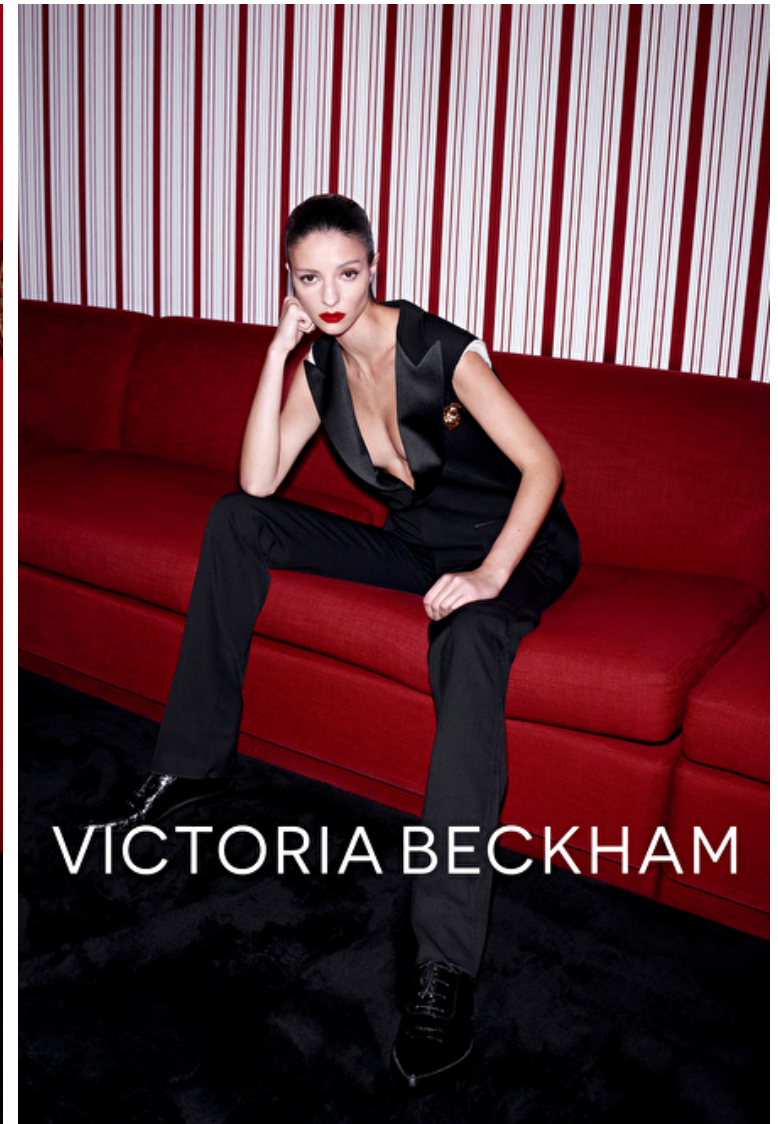

Lucy Markovic

Height 180cm / 5' 11.0"

Size EU/US 36 / 6

Bust 78cm / 30.5"

Waist 62cm / 24.5"

Hips 91cm / 36"

Shoes EU/US/UK 40 / 9 / 7

Eyes Brown

Hair Black

Cup B