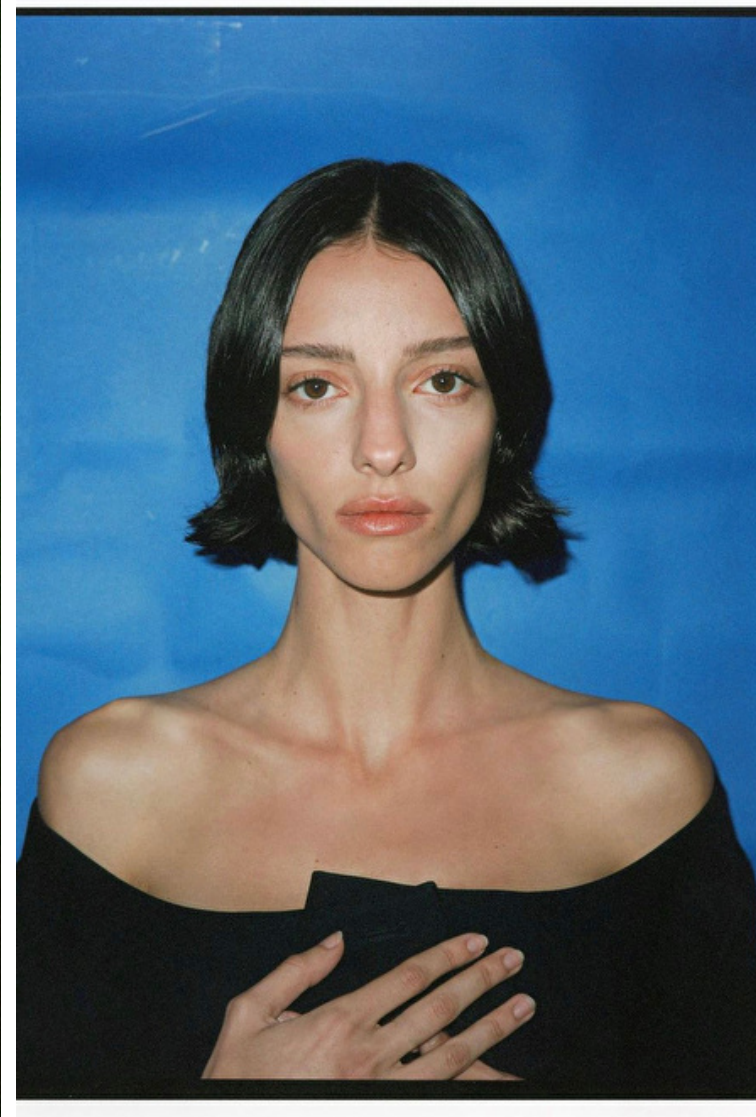

Lucy Markovic

Height 180cm / 5' 11.0"

Size EU/US 36 / 6

Bust 78cm / 30.5"

Waist 62cm / 24.5"

Hips 91cm / 36"

Shoes EU/US/UK 40 / 9 / 7

Eyes Brown

Hair Black

Cup B