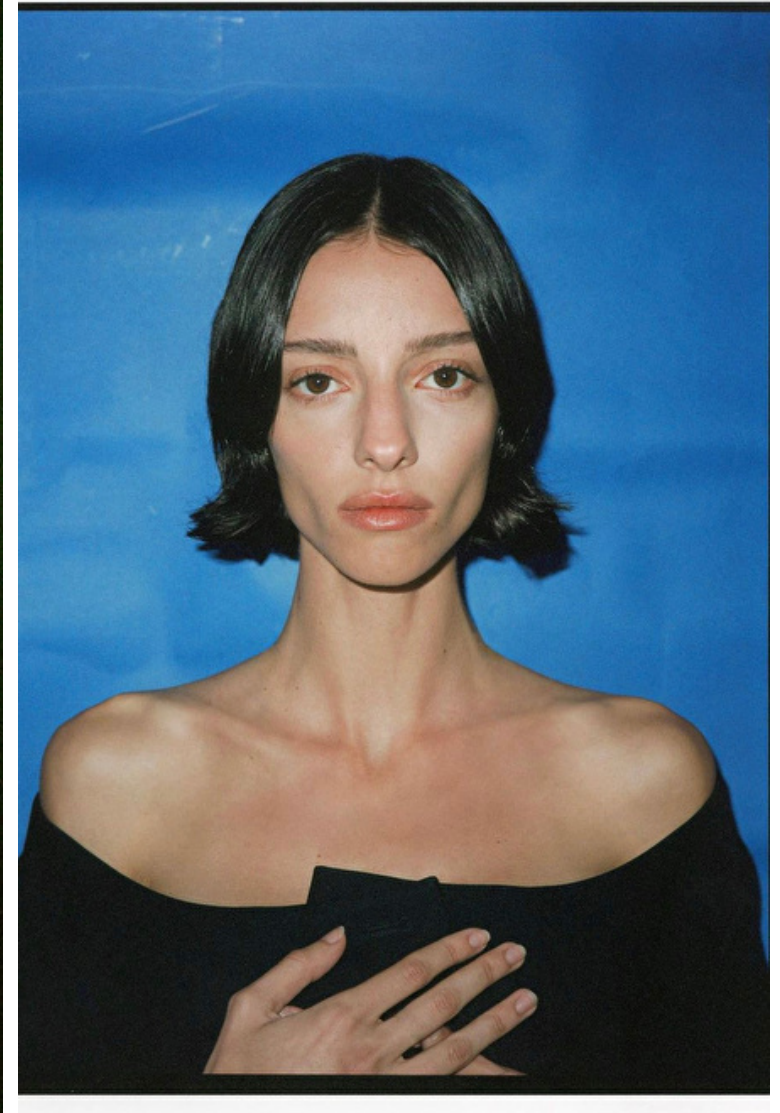

Select

MODEL MANAGEMENT

2nd floor, 77 ST. Martins Lane, London, 00000, England, United Kingdom

Phone: +44 20 7299 1300 Fax: +44 20 7299 1385 Email: info@selectmodel.com Website: <https://www.selectmodel.com/>

Lucy Markovic

Height 180cm / 5' 11.0"

Size EU/US 36 / 6

Bust 78cm / 30.5"

Waist 62cm / 24.5"

Hips 91cm / 36"

Shoes EU/US/UK 40 / 9 / 7

Eyes Brown

Hair Black

Cup B