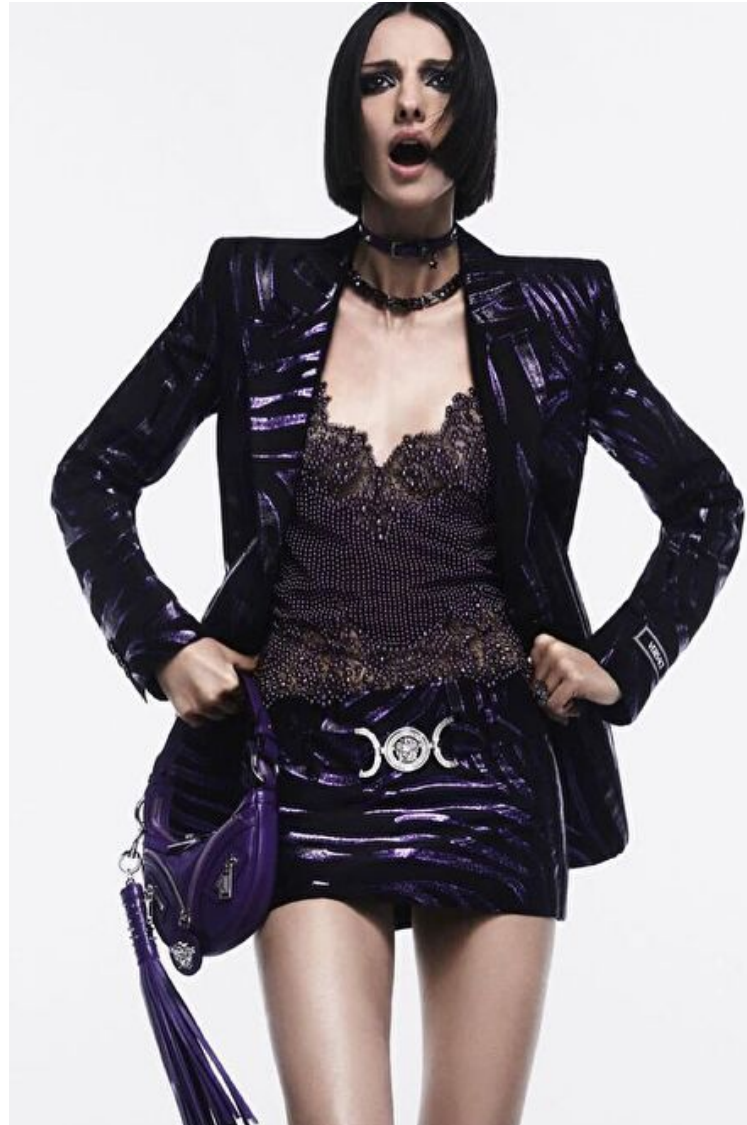

Lucy Markovic

Height 180cm / 5' 11.0"

Size EU/US 36 / 6

Bust 78cm / 30.5"

Waist 62cm / 24.5"

Hips 91cm / 36"

Shoes EU/US/UK 40 / 9 / 7

Eyes Brown

Hair Black

Cup B