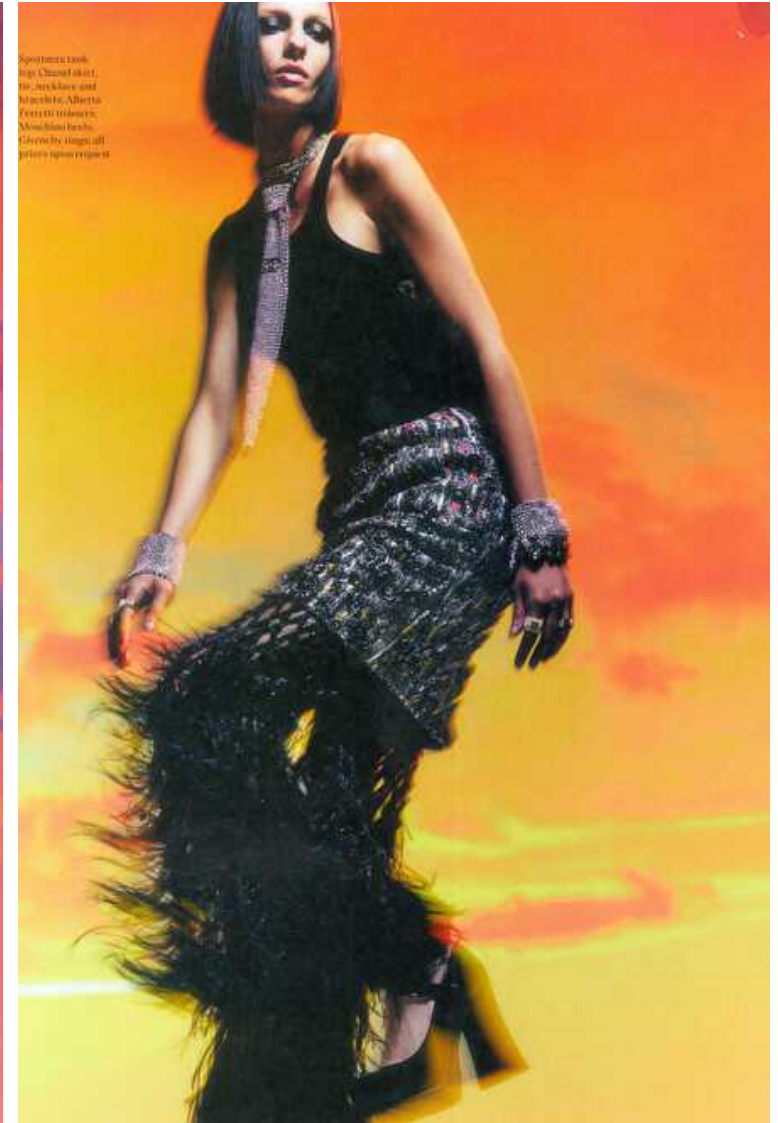

Select

MODEL MANAGEMENT

2nd floor, 77 ST. Martins Lane, London, 00000, England, United Kingdom

Phone: +44 20 7299 1300 Fax: +44 20 7299 1385 Email: info@selectmodel.com Website: <https://www.selectmodel.com/>

Lucy Markovic

Height 180cm / 5' 11.0"

Size EU/US 36 / 6

Bust 78cm / 30.5"

Waist 62cm / 24.5"

Hips 91cm / 36"

Shoes EU/US/UK 40 / 9 / 7

Eyes Brown

Hair Black

Cup B