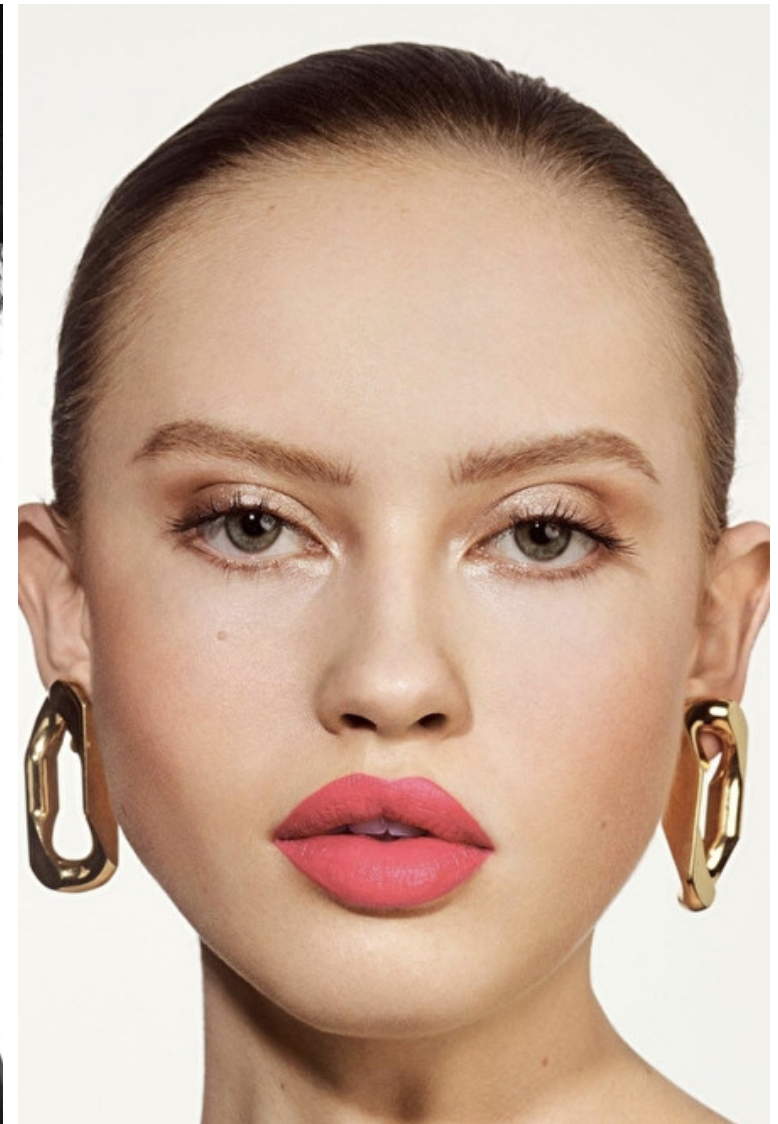

LULU REYNOLDS

Height 180cm / 5' 11.0"

Bust 81cm / 32"

Waist 61cm / 24"

Hips 89cm / 35"

Shoes EU/US/UK 40 / 9 / 7

Eyes Blue green

Hair Blond

Cup B