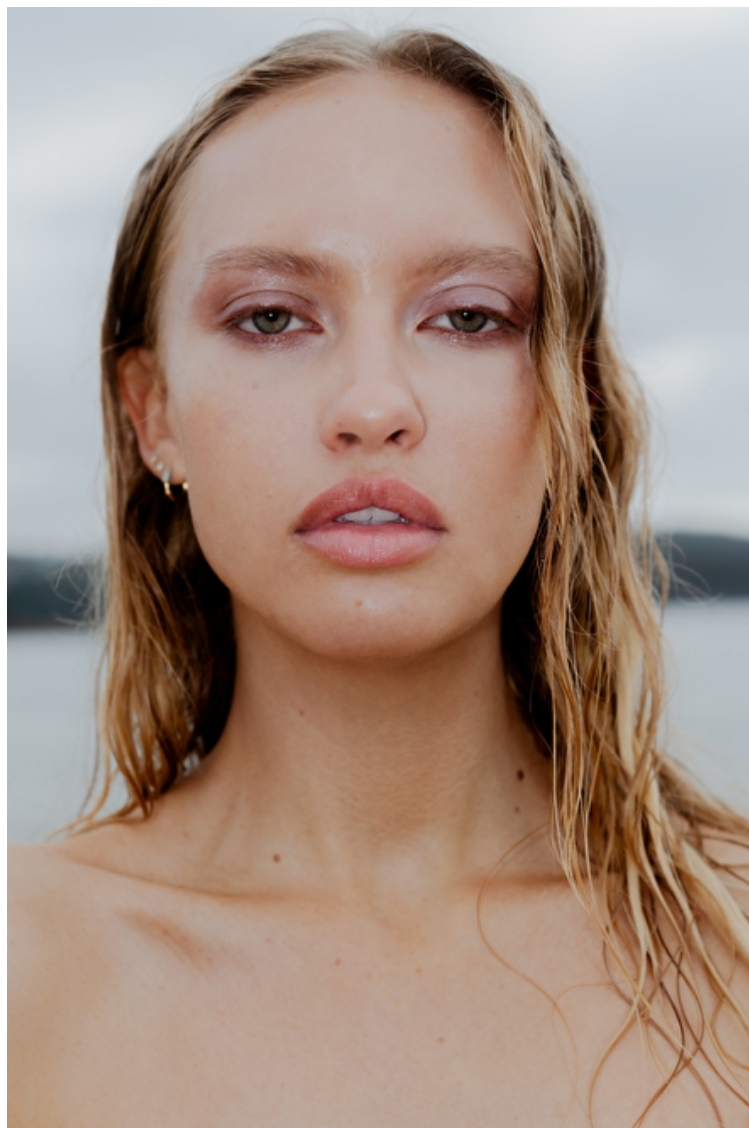

LULU REYNOLDS

Height 180cm / 5' 11.0"

Bust 81cm / 32"

Waist 61cm / 24"

Hips 89cm / 35"

Shoes EU/US/UK 40 / 9 / 7

Eyes Blue green

Hair Blond

Cup B