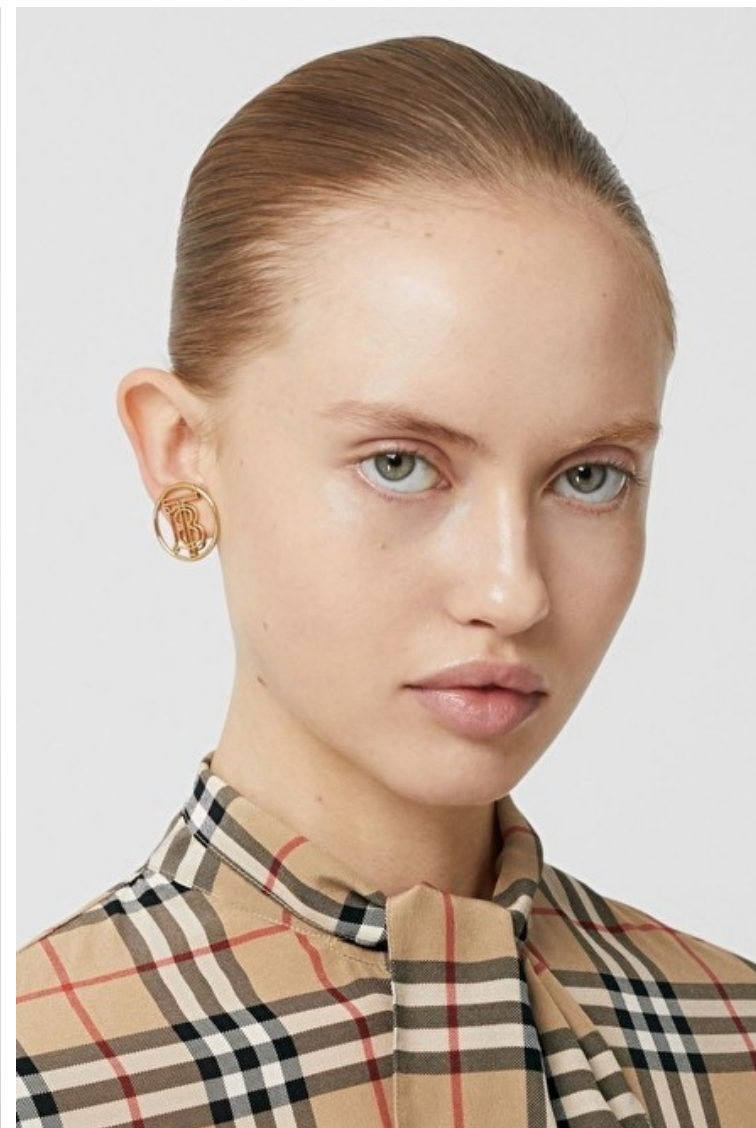

LULU REYNOLDS

Height 180cm / 5' 11.0"

Bust 81cm / 32"

Waist 61cm / 24"

Hips 89cm / 35"

Shoes EU/US/UK 40 / 9 / 7

Eyes Blue green

Hair Blond

Cup B