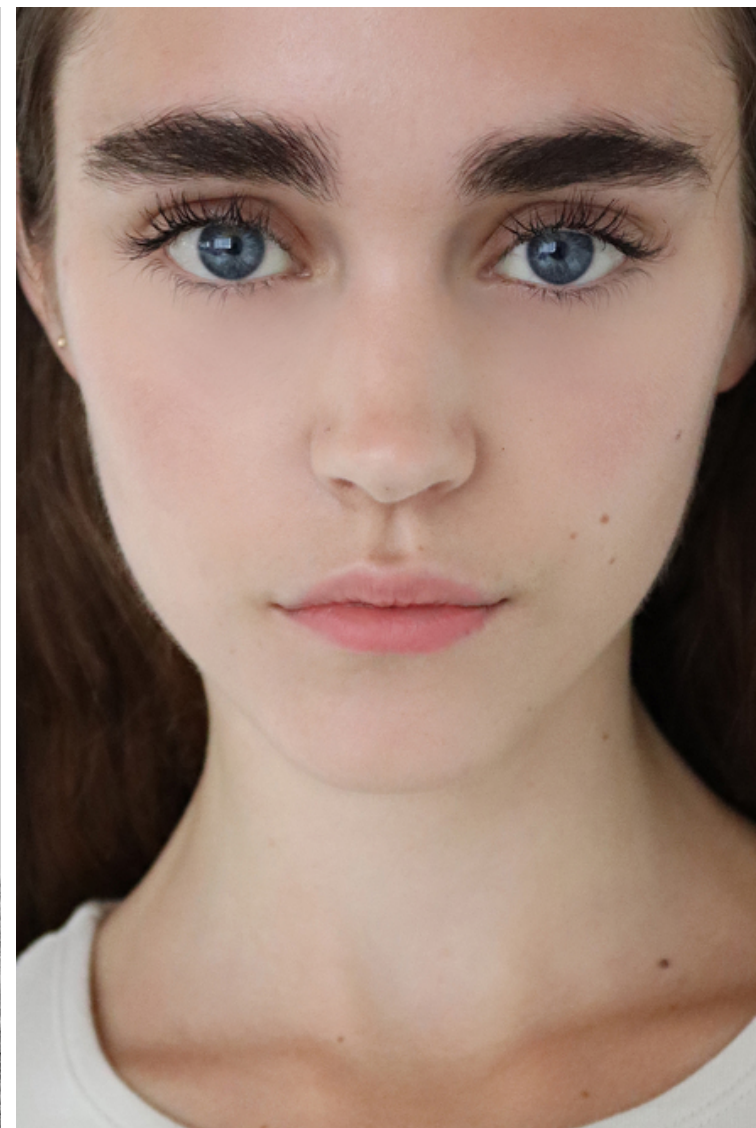

## Luna Nash

Height 178cm / 5' 10.0"

Bust 80cm / 31.5"

Waist 61cm / 24"

Hips 95cm / 37.5"

Shoes EU/US/UK 39 / 8 / 6

Eyes Blue

Hair Brown