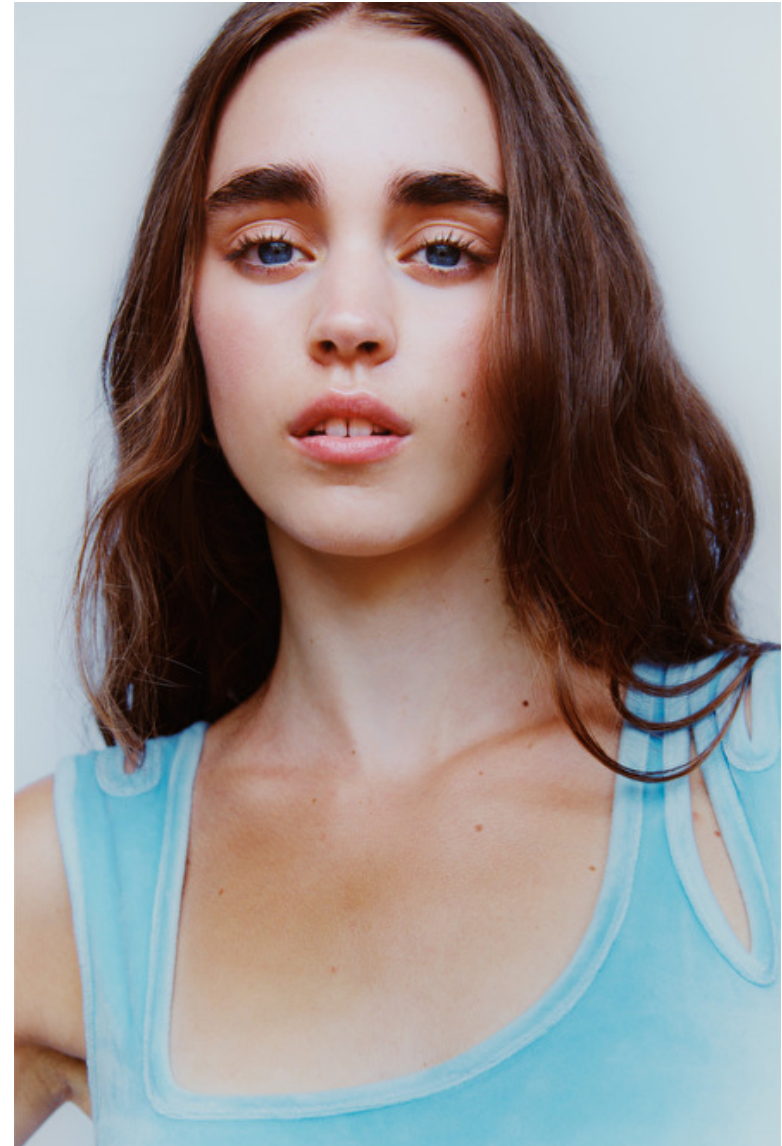

## Luna Nash

Height 178cm / 5' 10.0"

Bust 80cm / 31.5"

Waist 61cm / 24"

Hips 95cm / 37.5"

Shoes EU/US/UK 39 / 8 / 6

Eyes Blue

Hair Brown