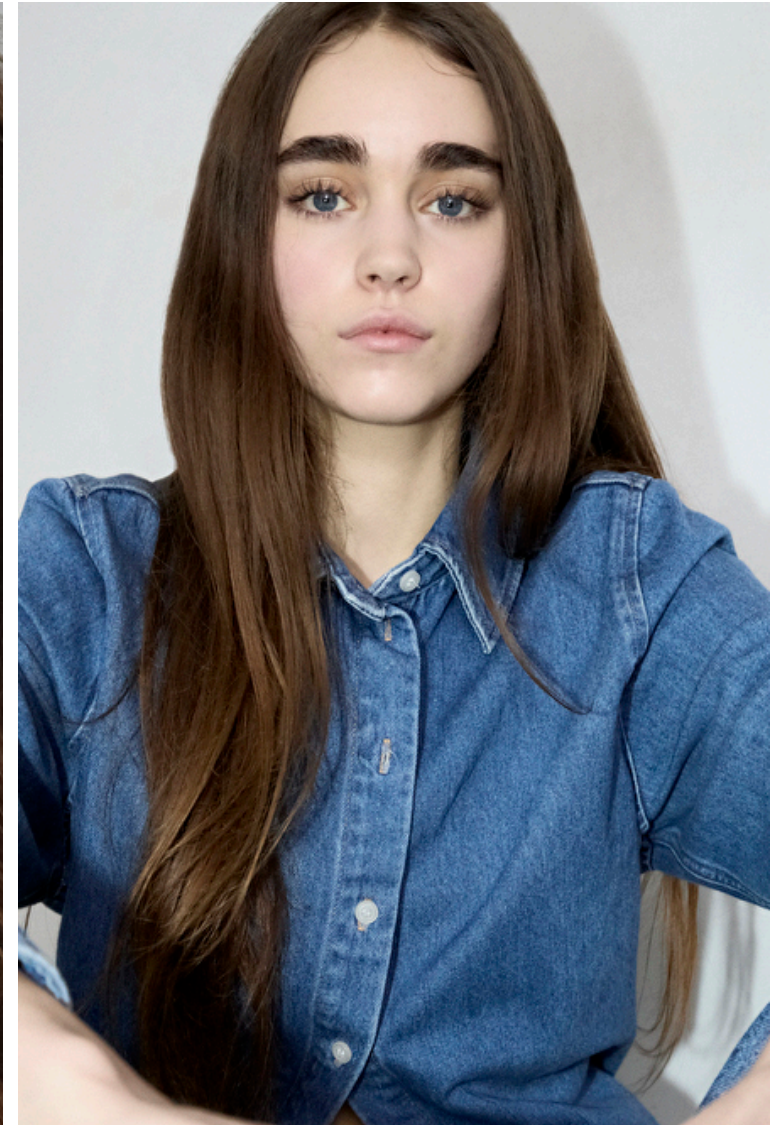

## Luna Nash

Height 178cm / 5' 10.0"

Bust 80cm / 31.5"

Waist 61cm / 24"

Hips 95cm / 37.5"

Shoes EU/US/UK 39 / 8 / 6

Eyes Blue

Hair Brown