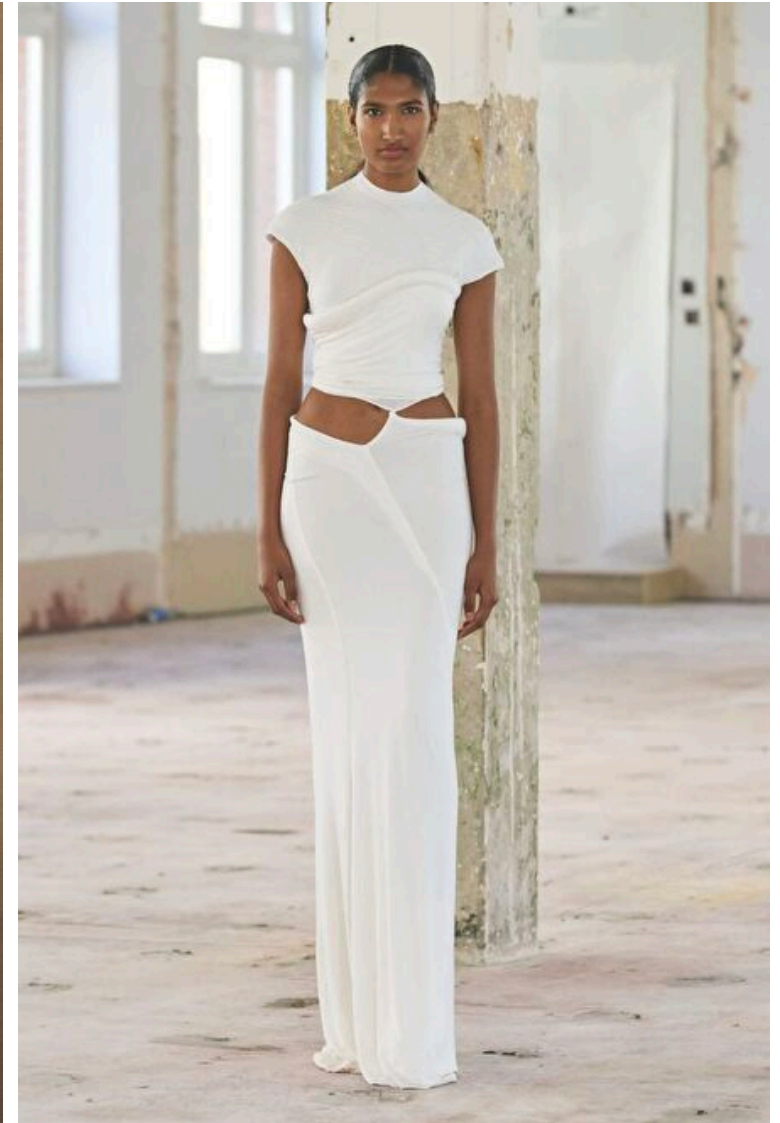

Select

MODEL MANAGEMENT

2nd floor, 77 ST. Martins Lane, London, WC2N 4AA, England, United Kingdom

Phone: +44 20 7299 1300 Fax: +44 20 7299 1385 Email: info@selectmodel.com Website: <https://www.selectmodel.com/>

Maansi Mehta

Height 174cm / 5' 8.5"

Size EU/US 36 / 6

Bust 71cm / 28"

Waist 59cm / 23"

Hips 89cm / 35"

Shoes EU/US/UK 40.5 / 9.5 / 7

Eyes Dark brown

Hair Dark brown

Cup B