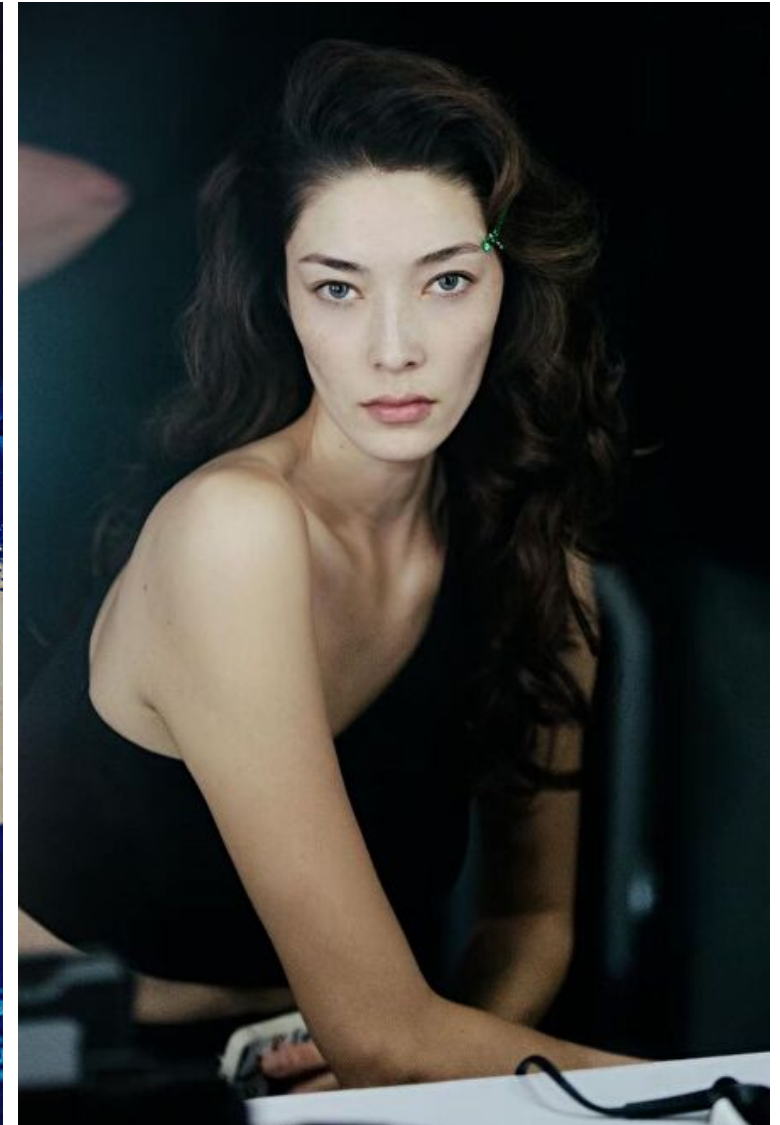

Mali

Height 178cm / 5' 10.0"

Bust 80cm / 31.5"

Waist 61cm / 24"

Hips 89cm / 35"

Select

MODEL MANAGEMENT

2nd floor, 77 ST. Martins Lane, London, 00000, England, United Kingdom