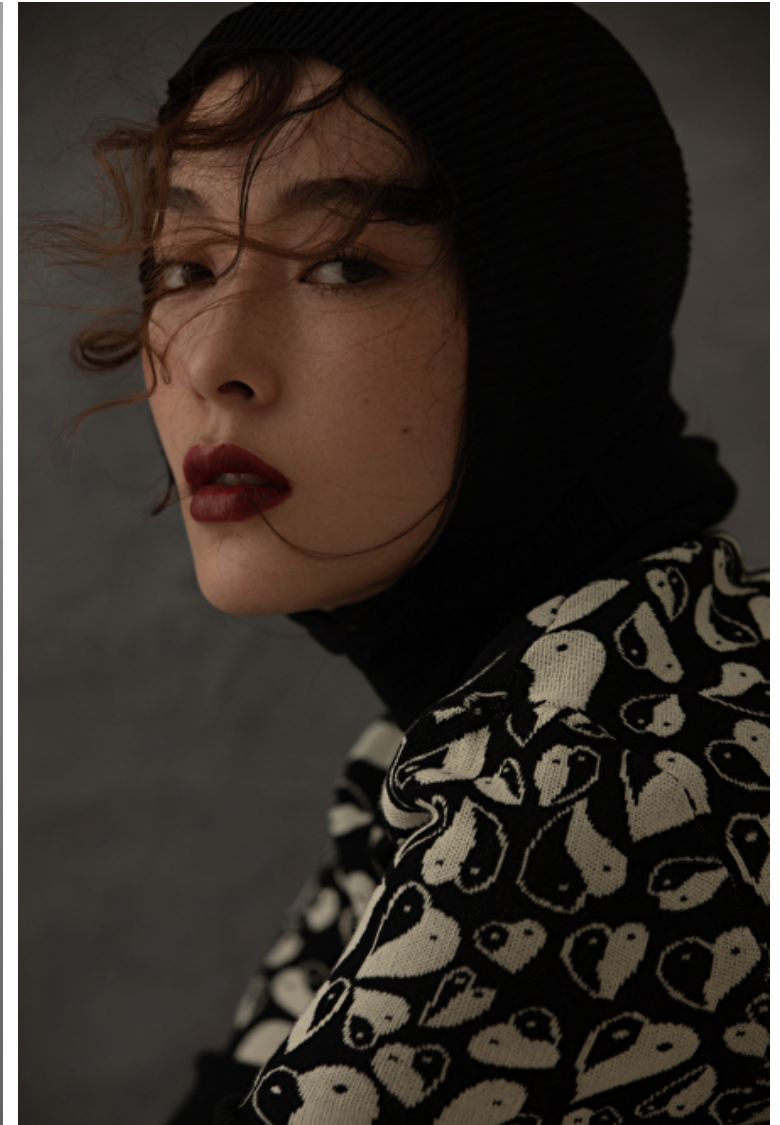

Mali

Height 178cm / 5' 10.0"

Bust 80cm / 31.5"

Waist 61cm / 24"

Hips 89cm / 35"

Select

MODEL MANAGEMENT

2nd floor, 77 St. Martins Lane, London, 00000, England, United Kingdom