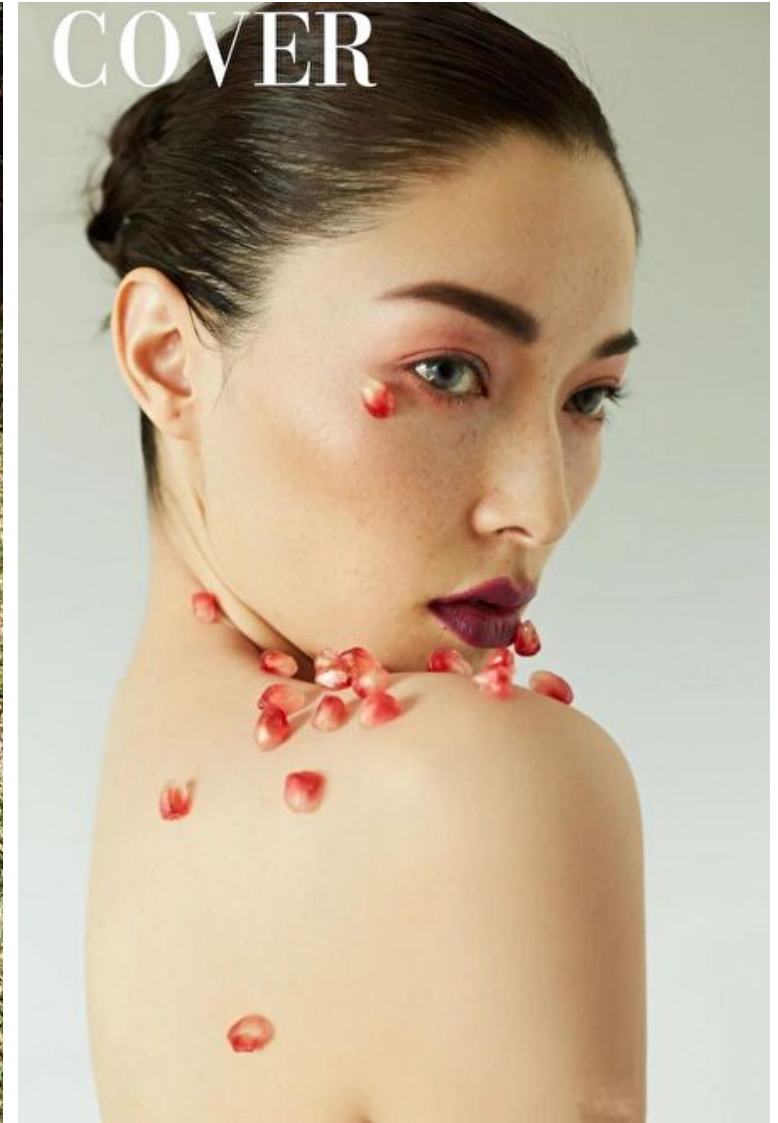

Mali

Height 178cm / 5' 10.0"

Bust 80cm / 31.5"

Waist 61cm / 24"

Hips 89cm / 35"