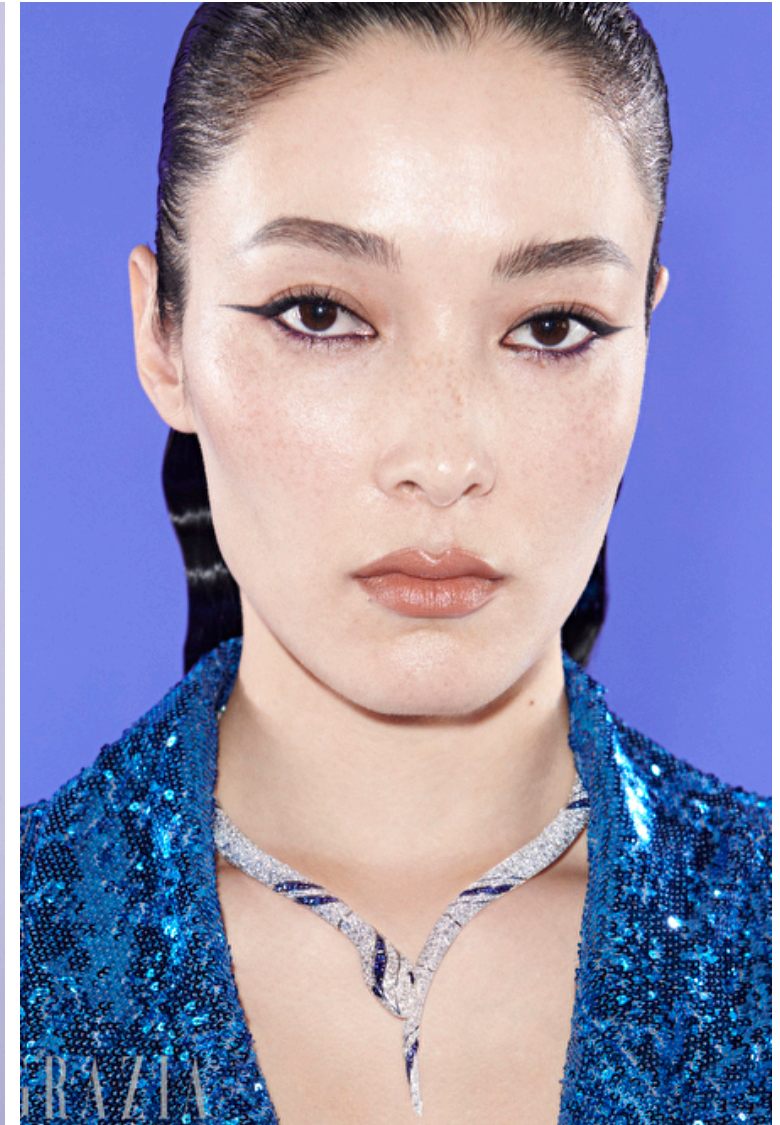

Select

MODEL MANAGEMENT

2nd floor, 77 ST. Martins Lane, London, WC2N 4AA, England, United Kingdom

Phone: +44 20 7299 1300 Fax: +44 20 7299 1385 Email: info@selectmodel.com Website: <https://www.selectmodel.com/>

Mali

Height 178cm / 5' 10.0"

Bust 80cm / 31.5"

Waist 61cm / 24"

Hips 89cm / 35"